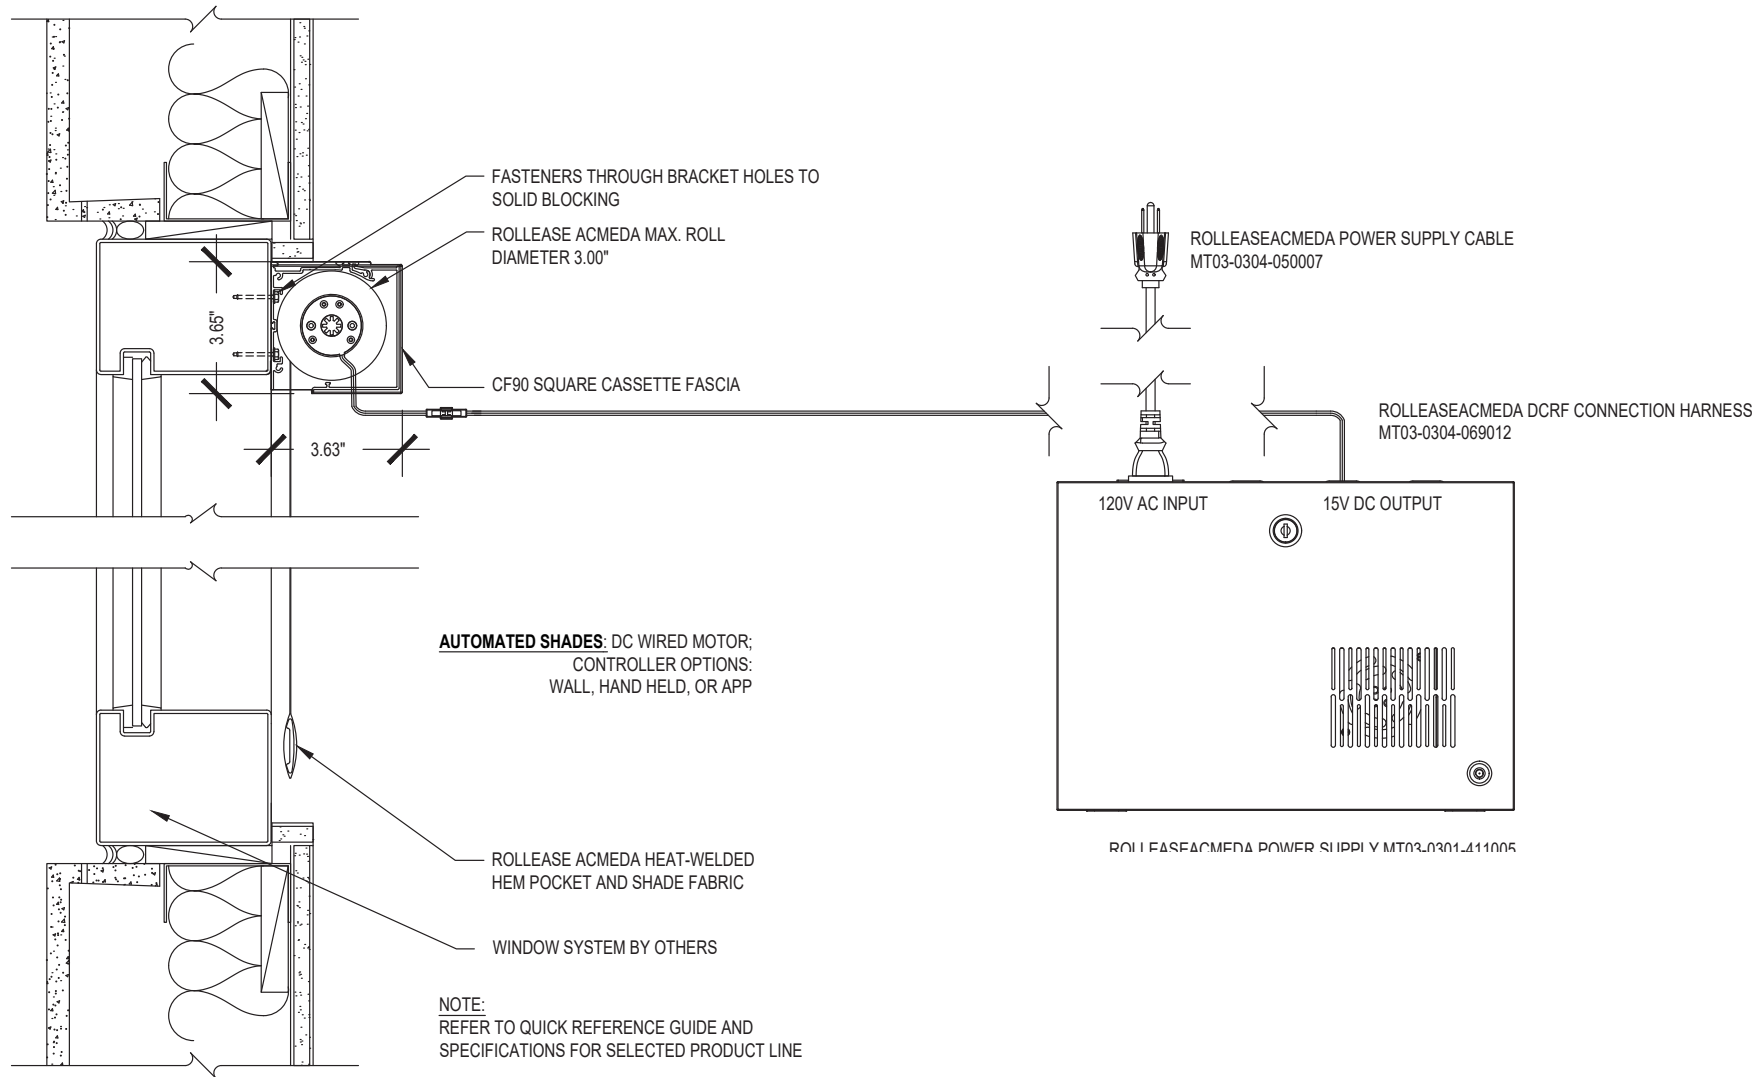

Medium CF90 Fascia

SCALE: 3"=1'-0" LOW VOLTAGE MOTOR

Wall Face Mount

Issue Date: 08.01.2021

ROLLESE ACMEDA
CONTRACT