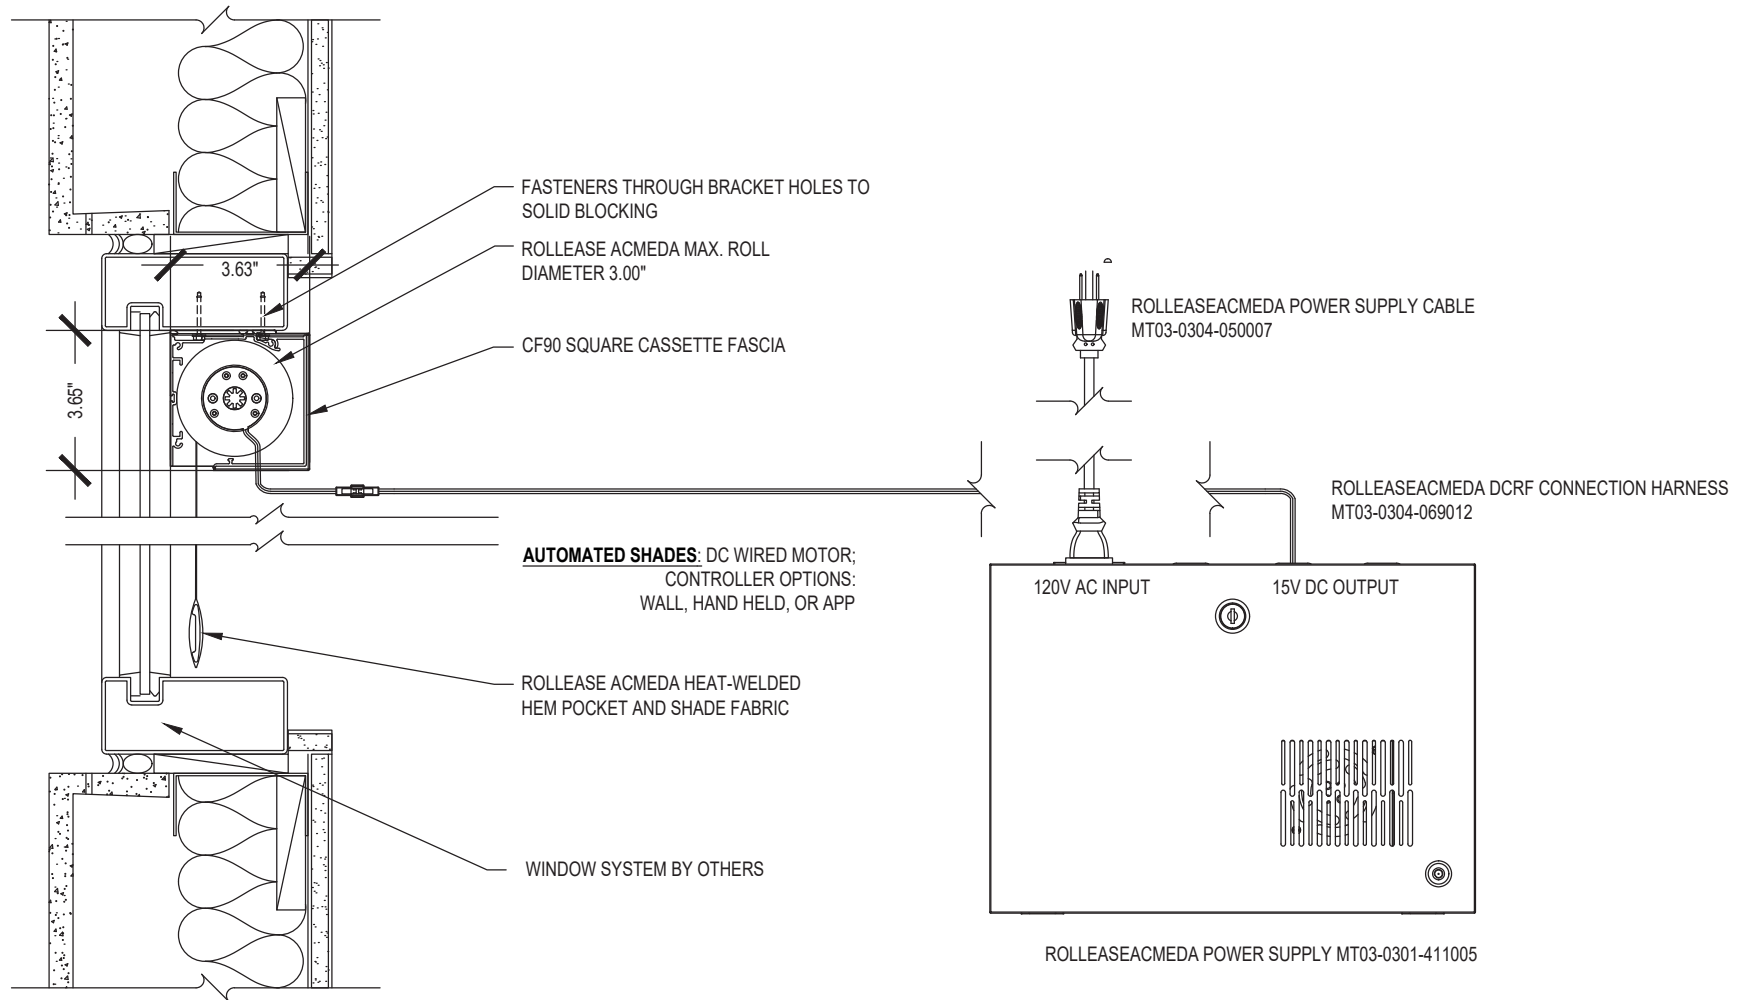

# Medium CF90 Fascia

NOTE:  
REFER TO QUICK REFERENCE GUIDE AND  
SPECIFICATIONS FOR SELECTED PRODUCT LINE

SCALE: 3"=1'-0" LOW VOLTAGE MOTOR

Wall Top Mount

Issue Date: 08.01.2021

**ROLLESE ACMEDA**  
**CONTRACT**