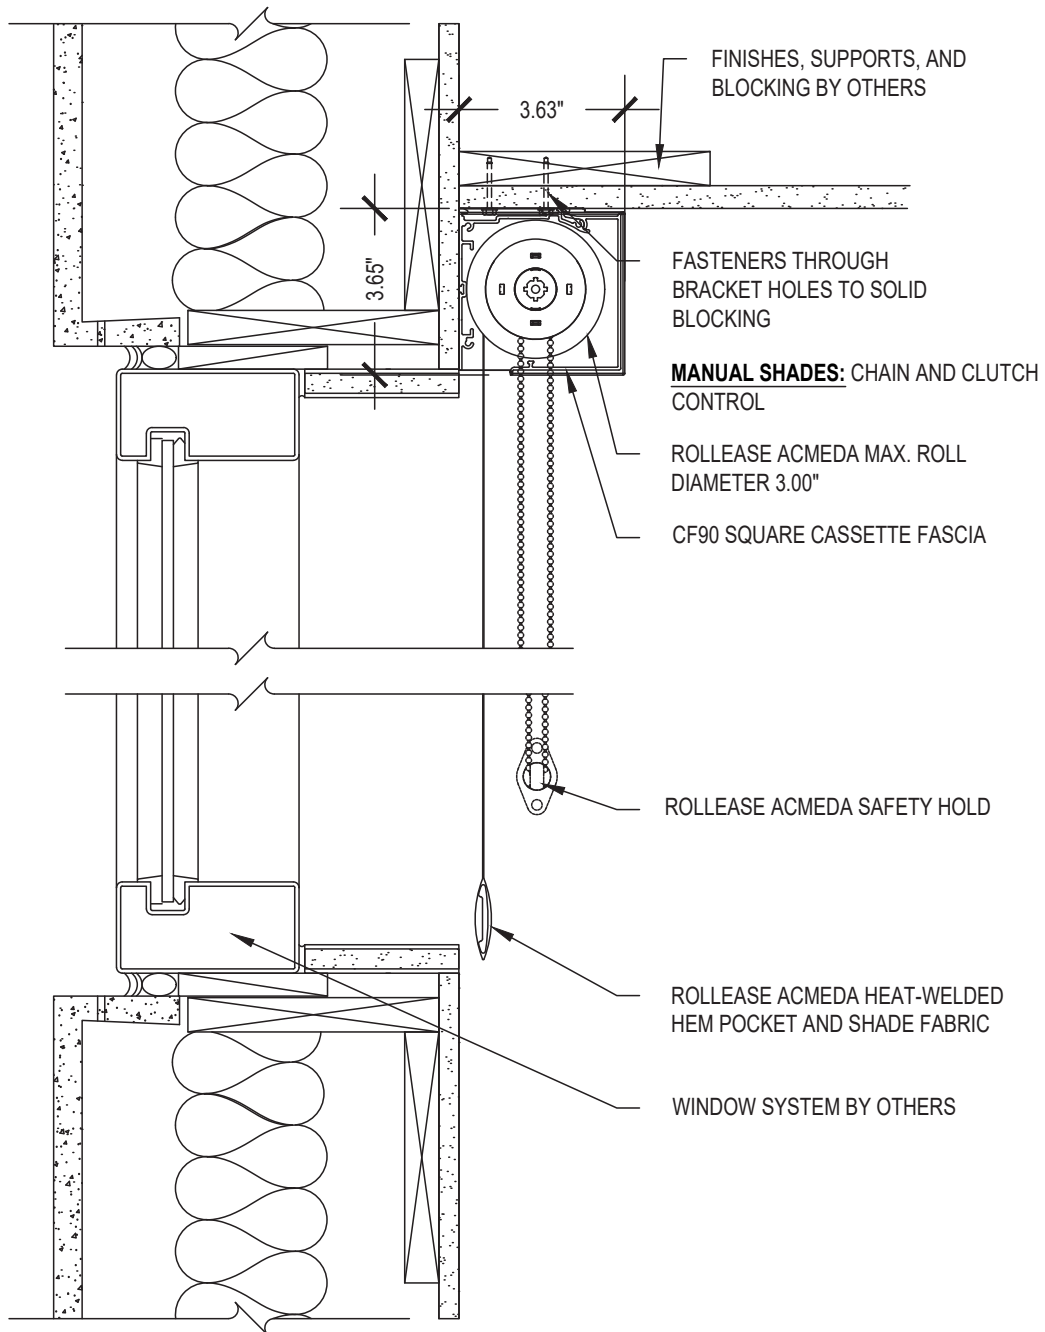

Medium CF90 Single

SCALE: 3"=1'-0" MANUAL CONTROL

Ceiling Mount

Issue Date: 08.01.2021

ROLLEASE ACMEDA
CONTRACT