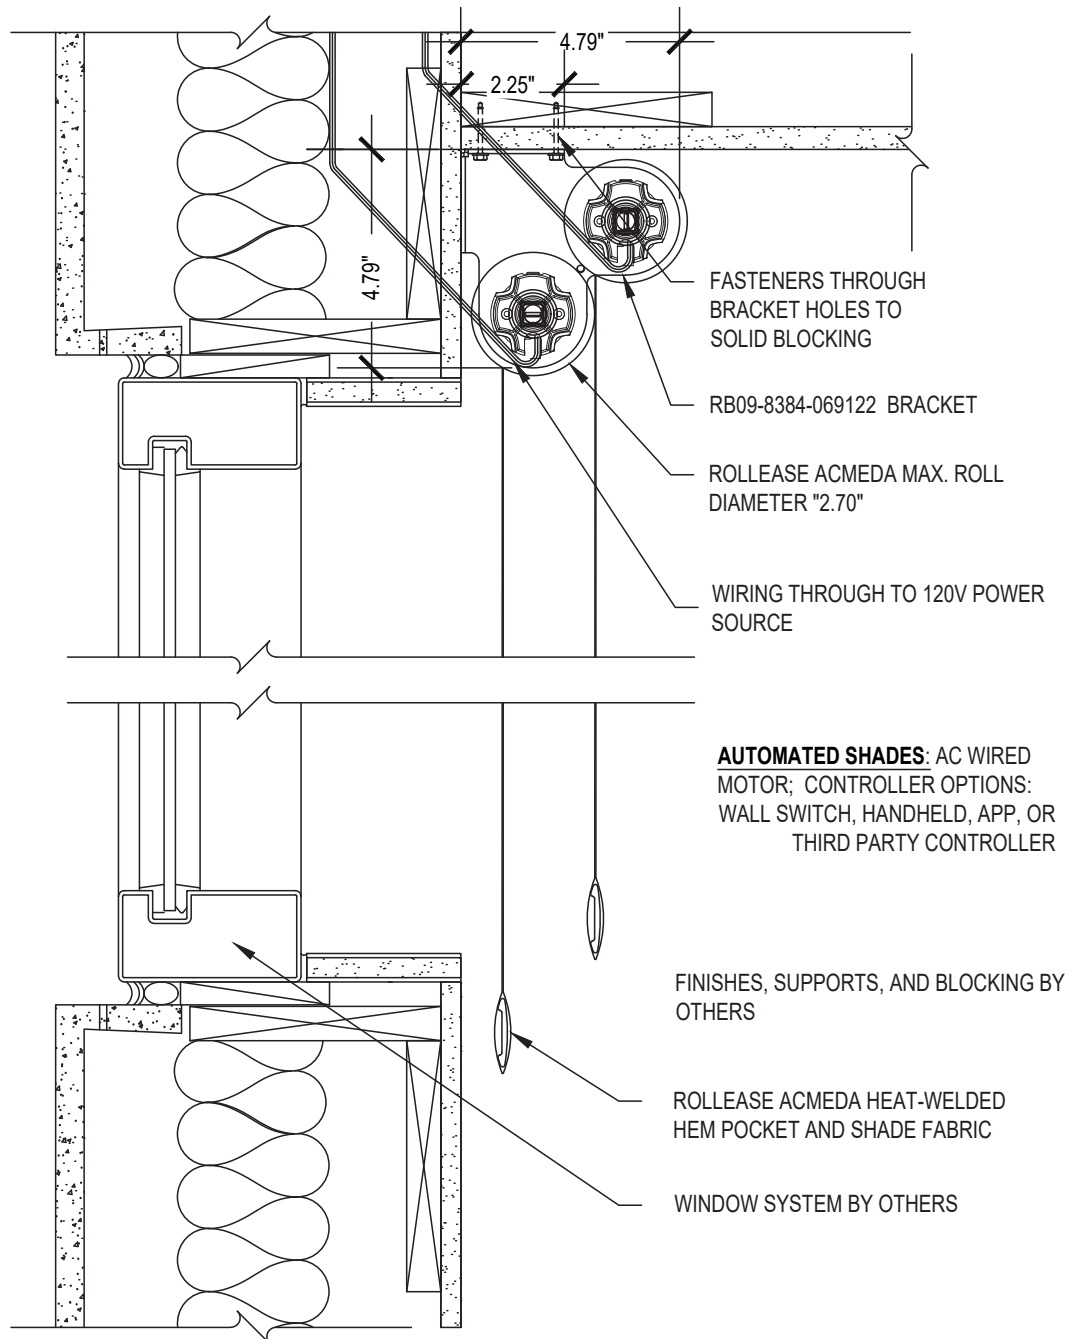

# Medium Exposed Roll Dual

SCALE: 3"=1'-0" 120V AC MOTOR CONTROL

## Ceiling Mount

Issue Date: 08.01.2021

**ROLLEASE ACMEDA**  
**CONTRACT**