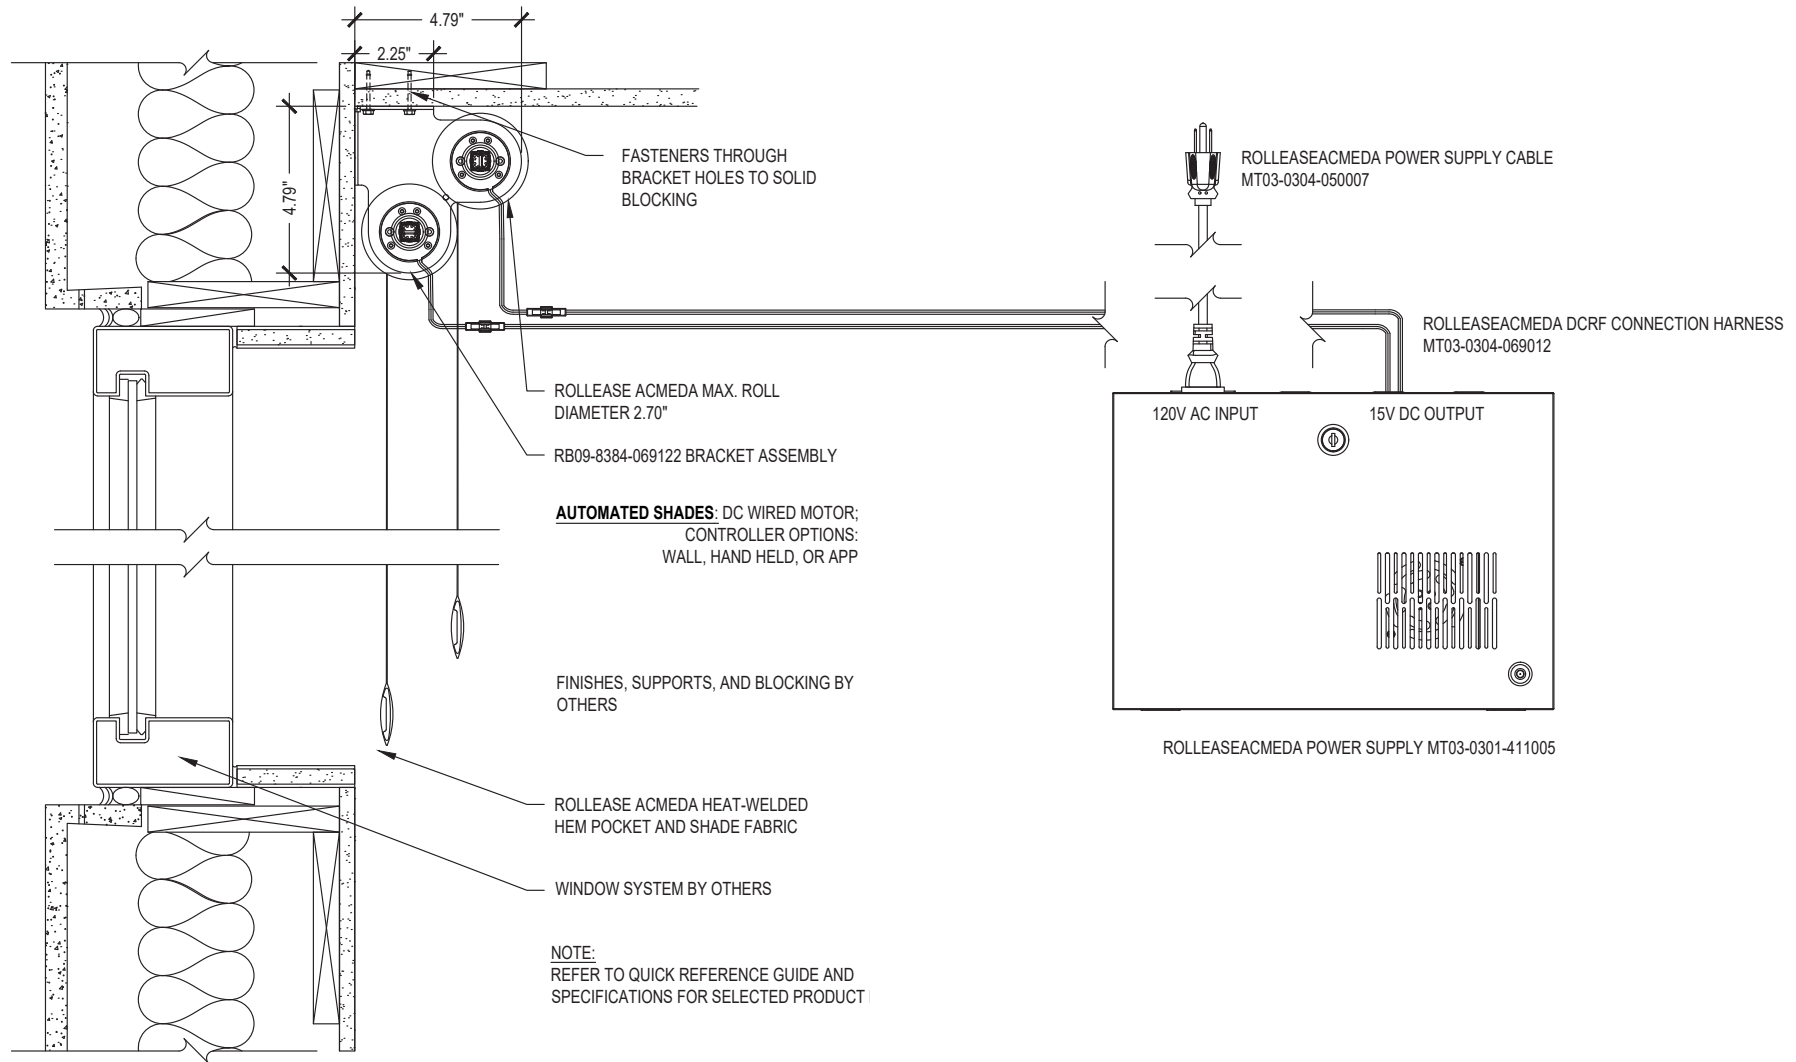

Medium Exposed Roll Dual

SCALE: 3"=1'-0" LOW VOLTAGE MOTOR

Ceiling Mount

Issue Date: 08.01.2021

ROLLEASE ACMEDA
CONTRACT