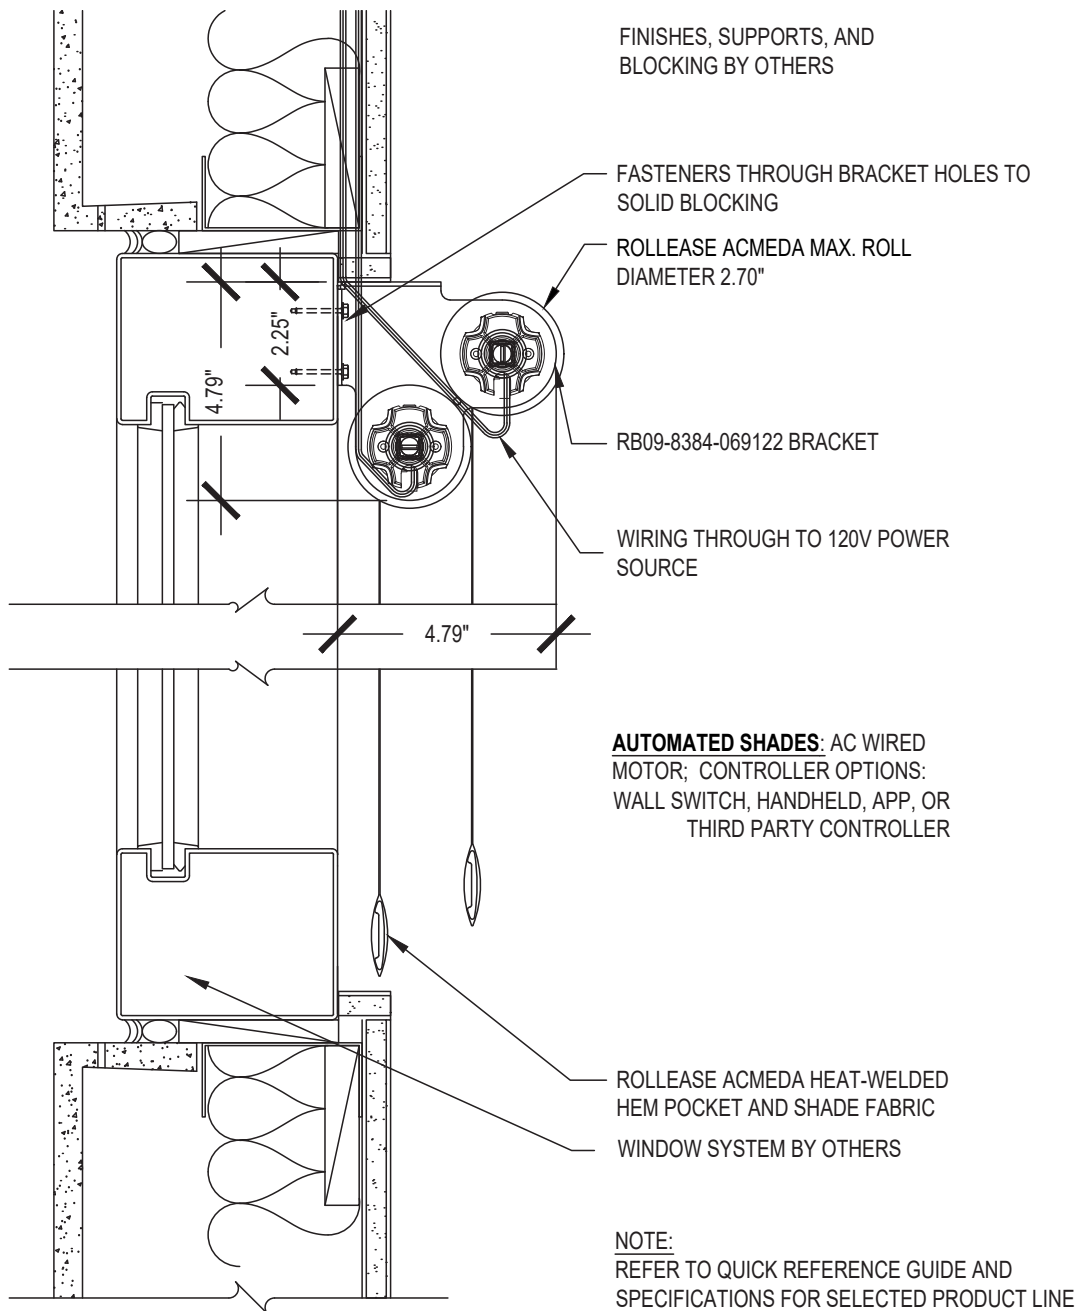

# Medium Exposed Roll Dual

SCALE: 3"=1'-0" 120V AC MOTOR CONTROL

Curtain Wall Face Mount

Issue Date: 08.01.2021

**ROLLEASE ACMEDA**  
**CONTRACT**