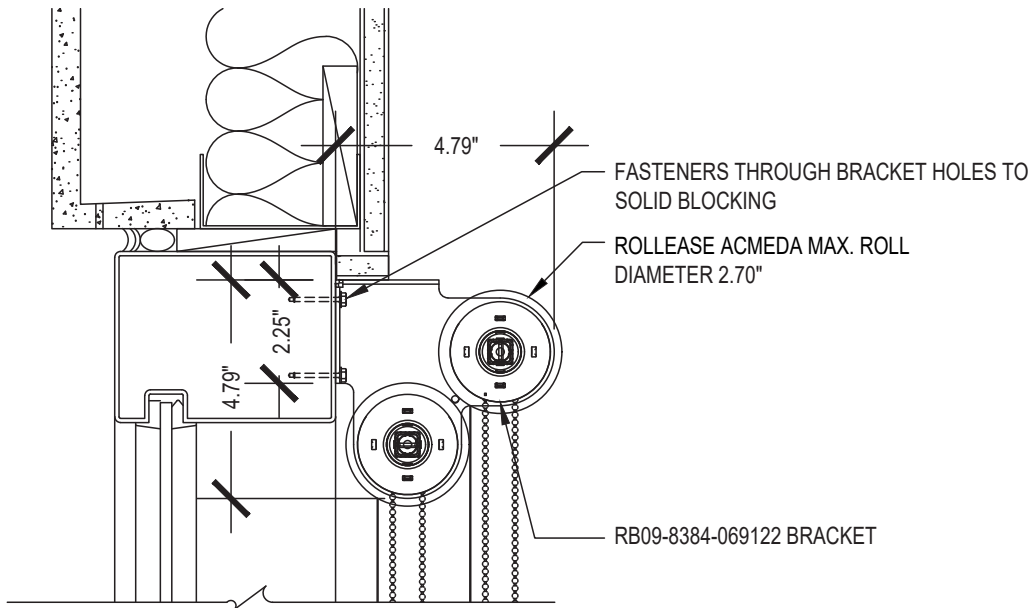

Medium Exposed Roll Dual

SCALE: 3"=1'-0" MANUAL CONTROL

Curtain Wall Face Mount

Issue Date: 08.01.2021

ROLLEASE ACMEDA
CONTRACT