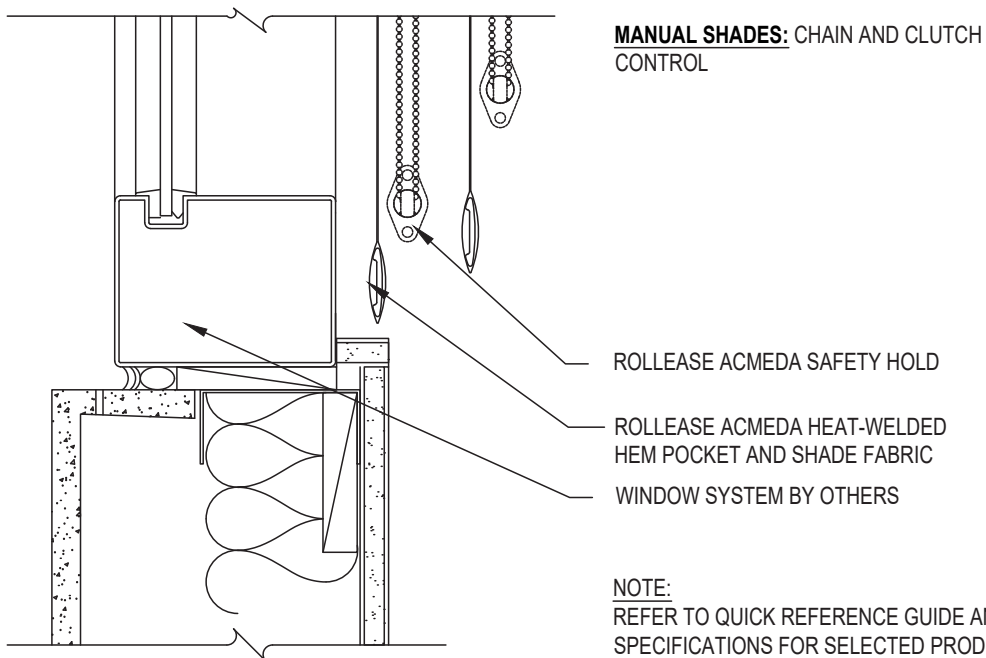

Medium Exposed Roll Dual

SCALE: 3"=1'-0" MANUAL CONTROL

Curtain Wall Face Mount

Issue Date: 08.01.2021

ROLLEASE ACMEDA
CONTRACT