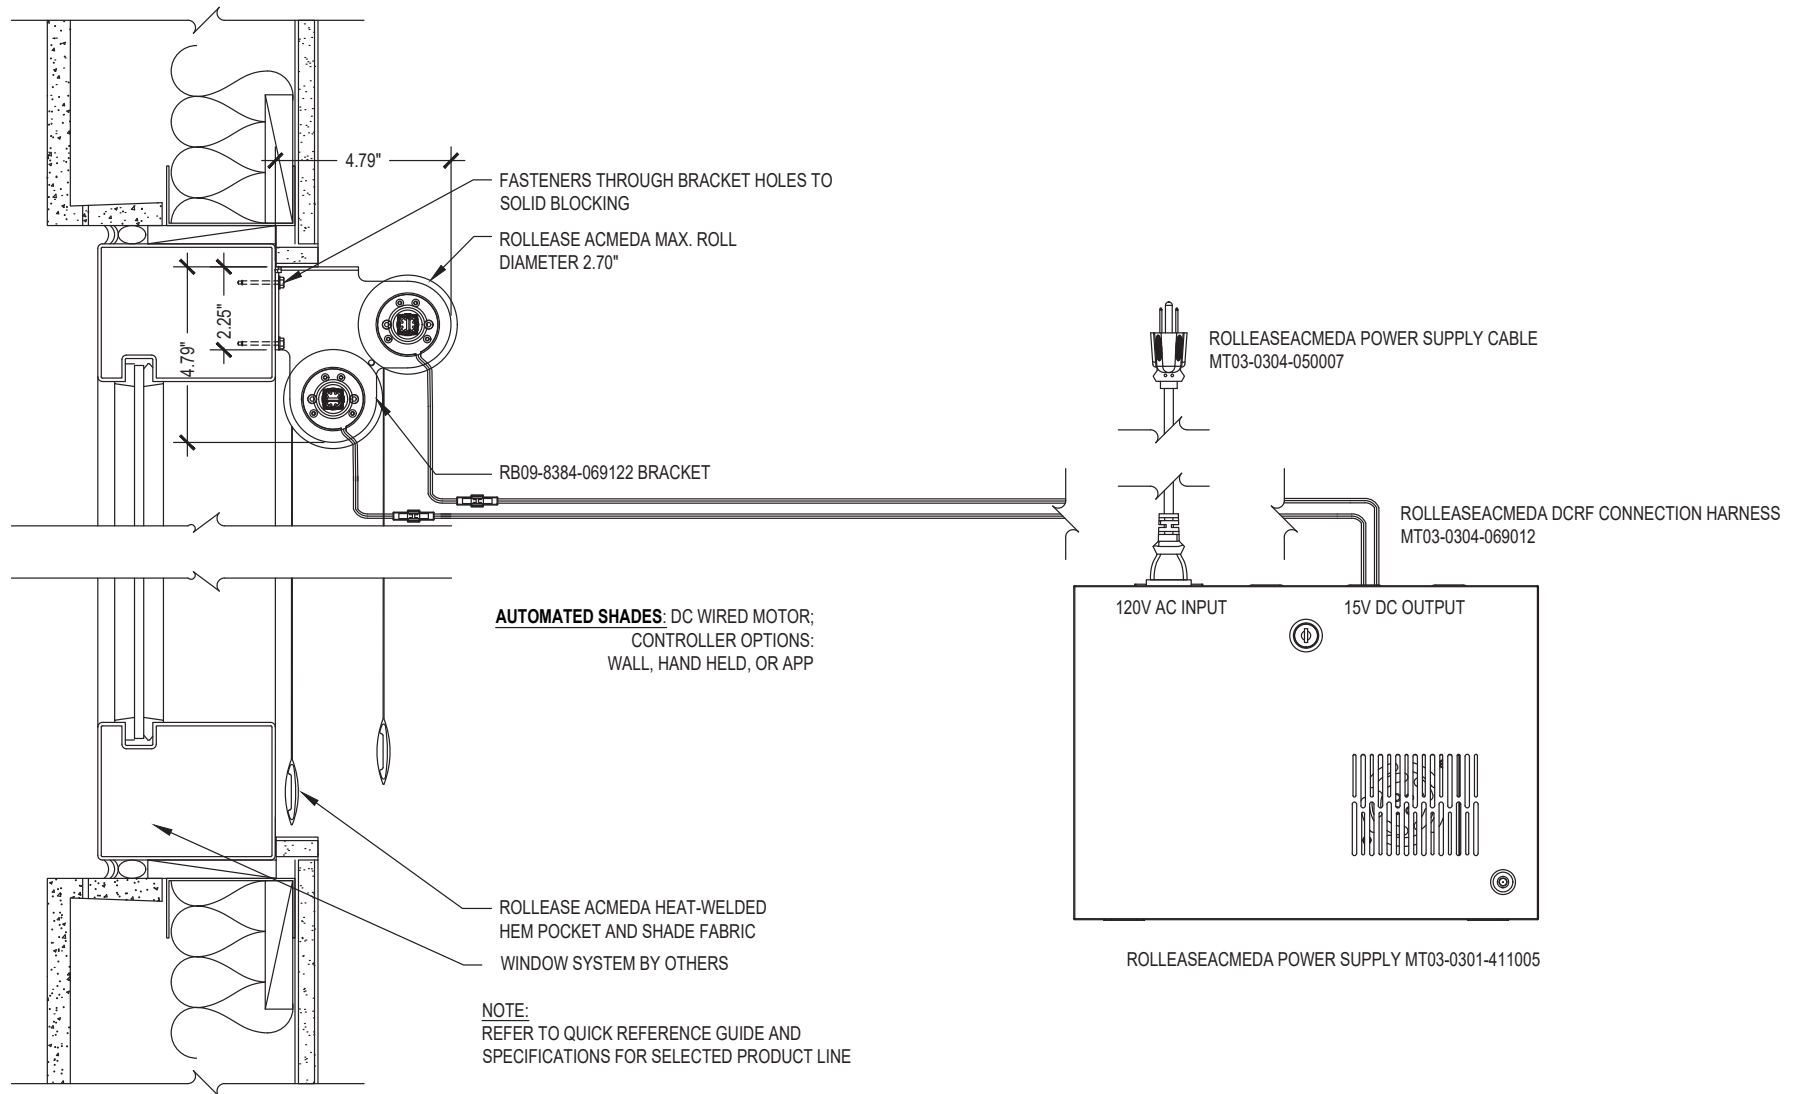

# Medium Exposed Roll Dual

SCALE: 3"=1'-0" LOW VOLTAGE MOTOR

Curtain Wall Face Mount

Issue Date: 08.01.2021

**ROLLEASE ACMEDA**  
**CONTRACT**