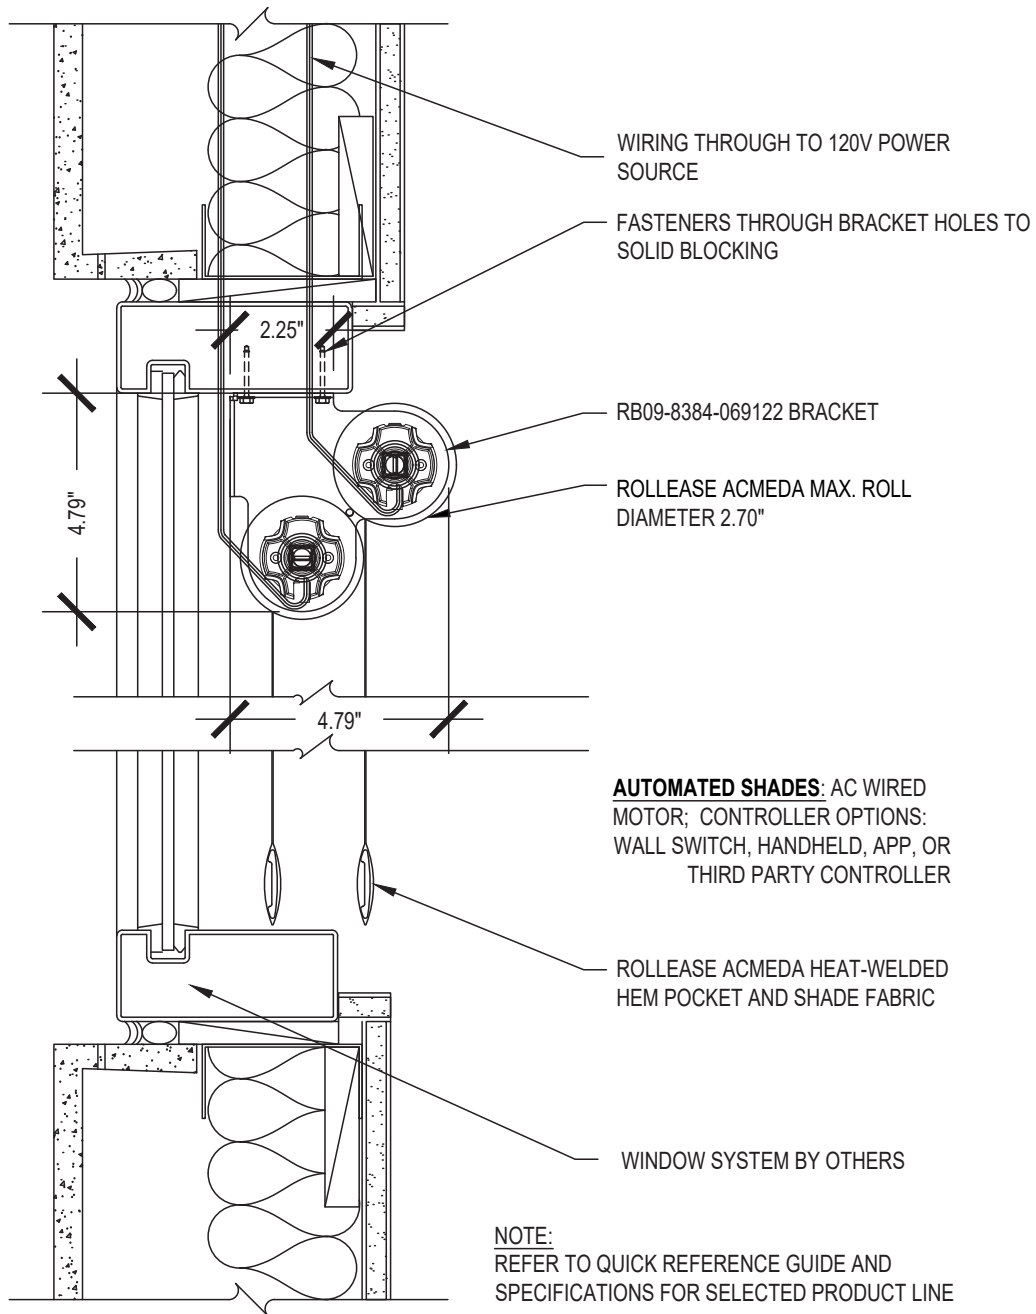

Medium Exposed Roll Dual

SCALE: 3"=1'-0" 120V AC MOTOR CONTROL

Curtain Wall Top Mount

Issue Date: 08.01.2021

ROLLEASE ACMEDA
CONTRACT