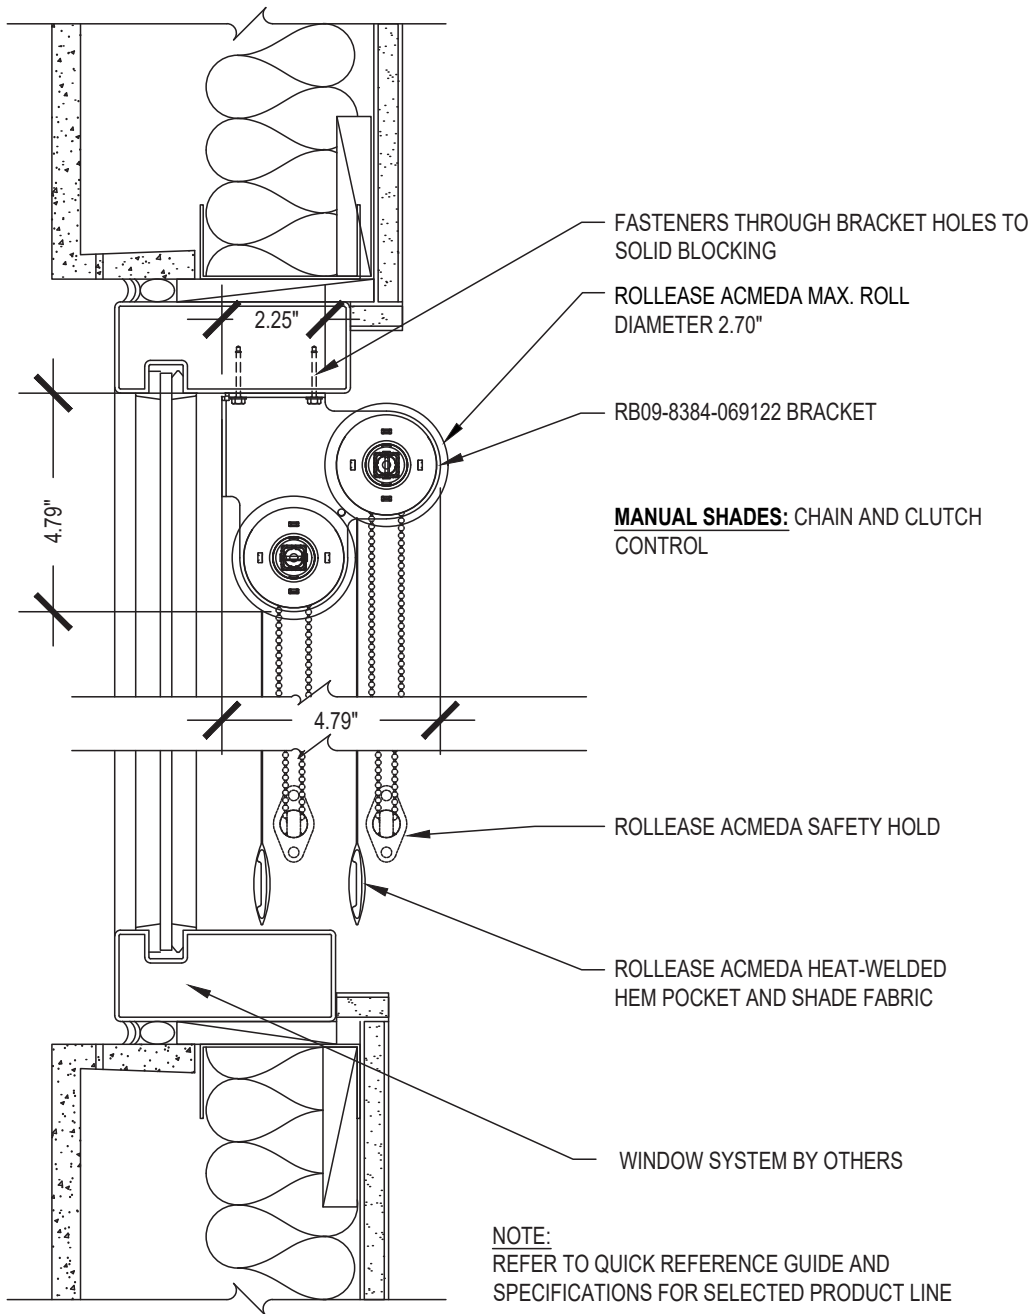

# Medium Exposed Roll Dual

SCALE: 3"=1'-0" MANUAL CONTROL

Curtain Wall Top Mount

Issue Date: 08.01.2021

**ROLLEASE ACMEDA**  
**CONTRACT**