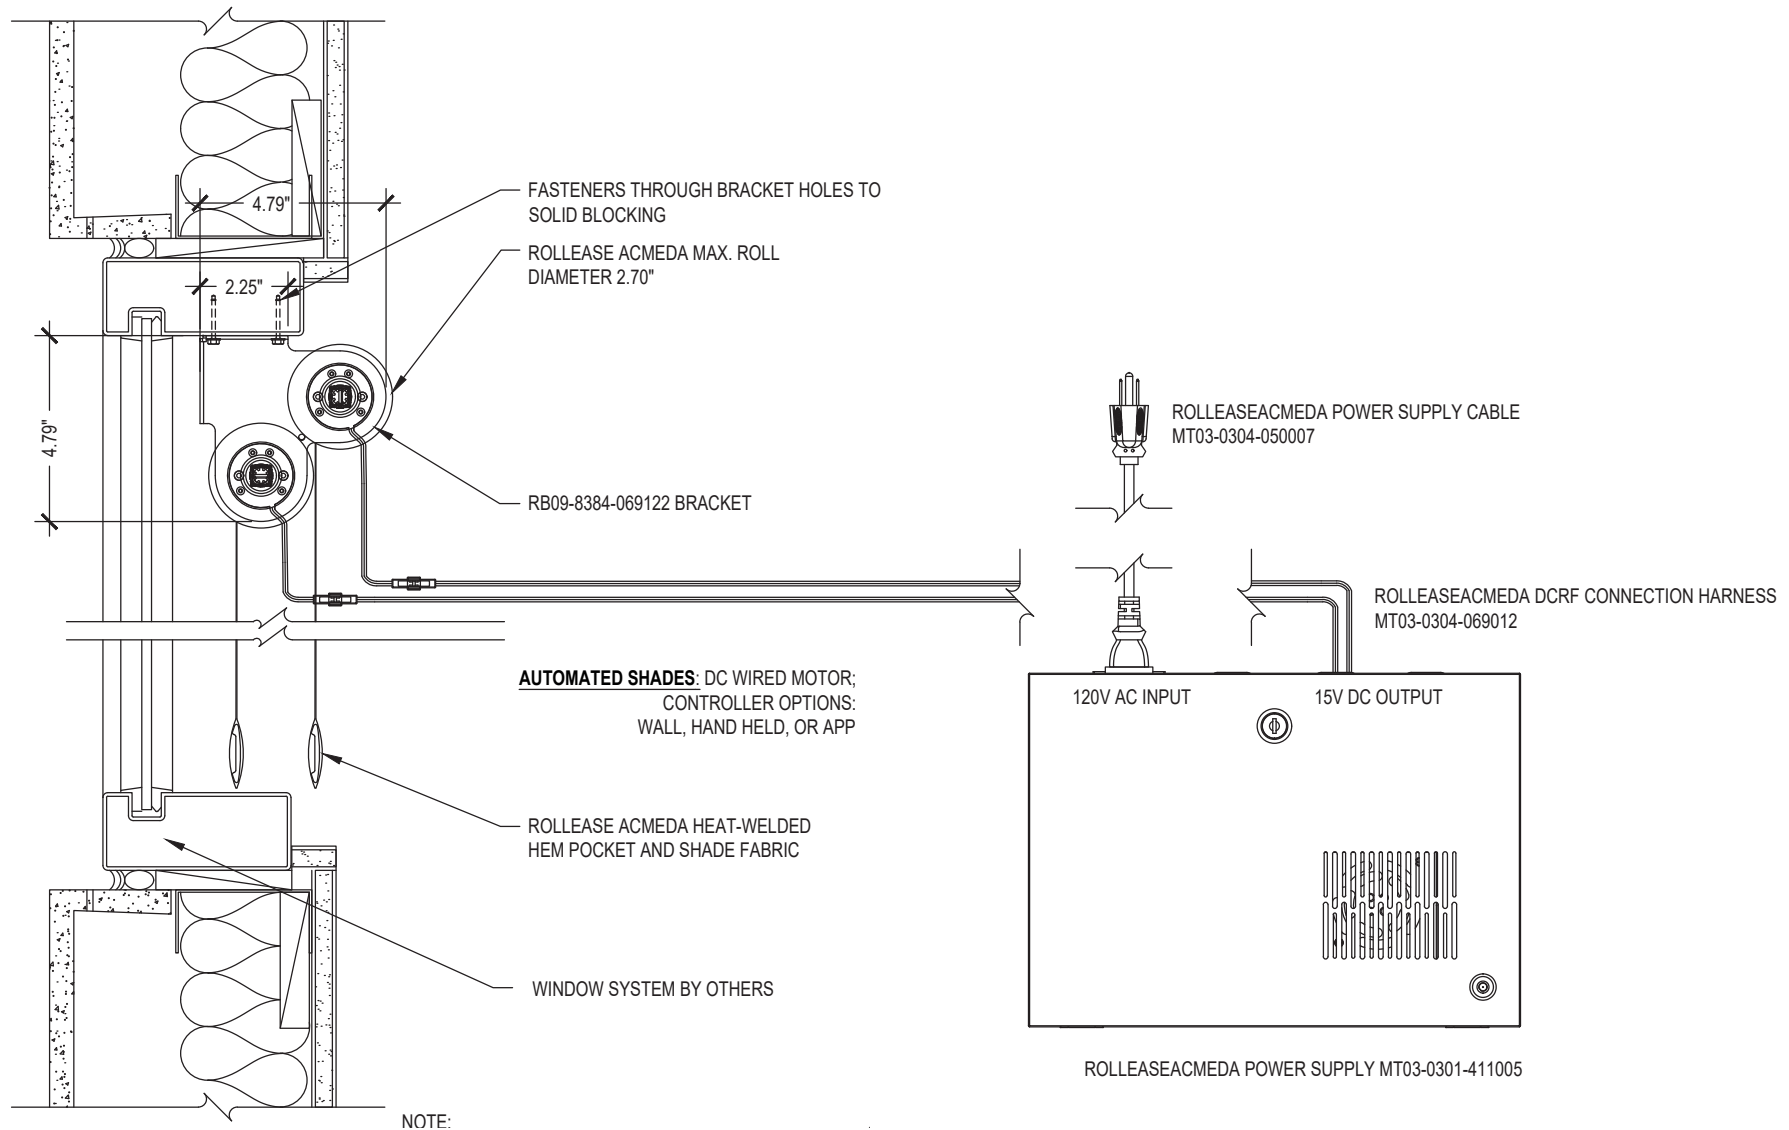

# Medium Exposed Roll Dual

SCALE: 3"=1'-0" LOW VOLTAGE MOTOR

Curtain Wall Top Mount

Issue Date: 08.01.2021

**ROLLESE ACMEDA**  
**CONTRACT**