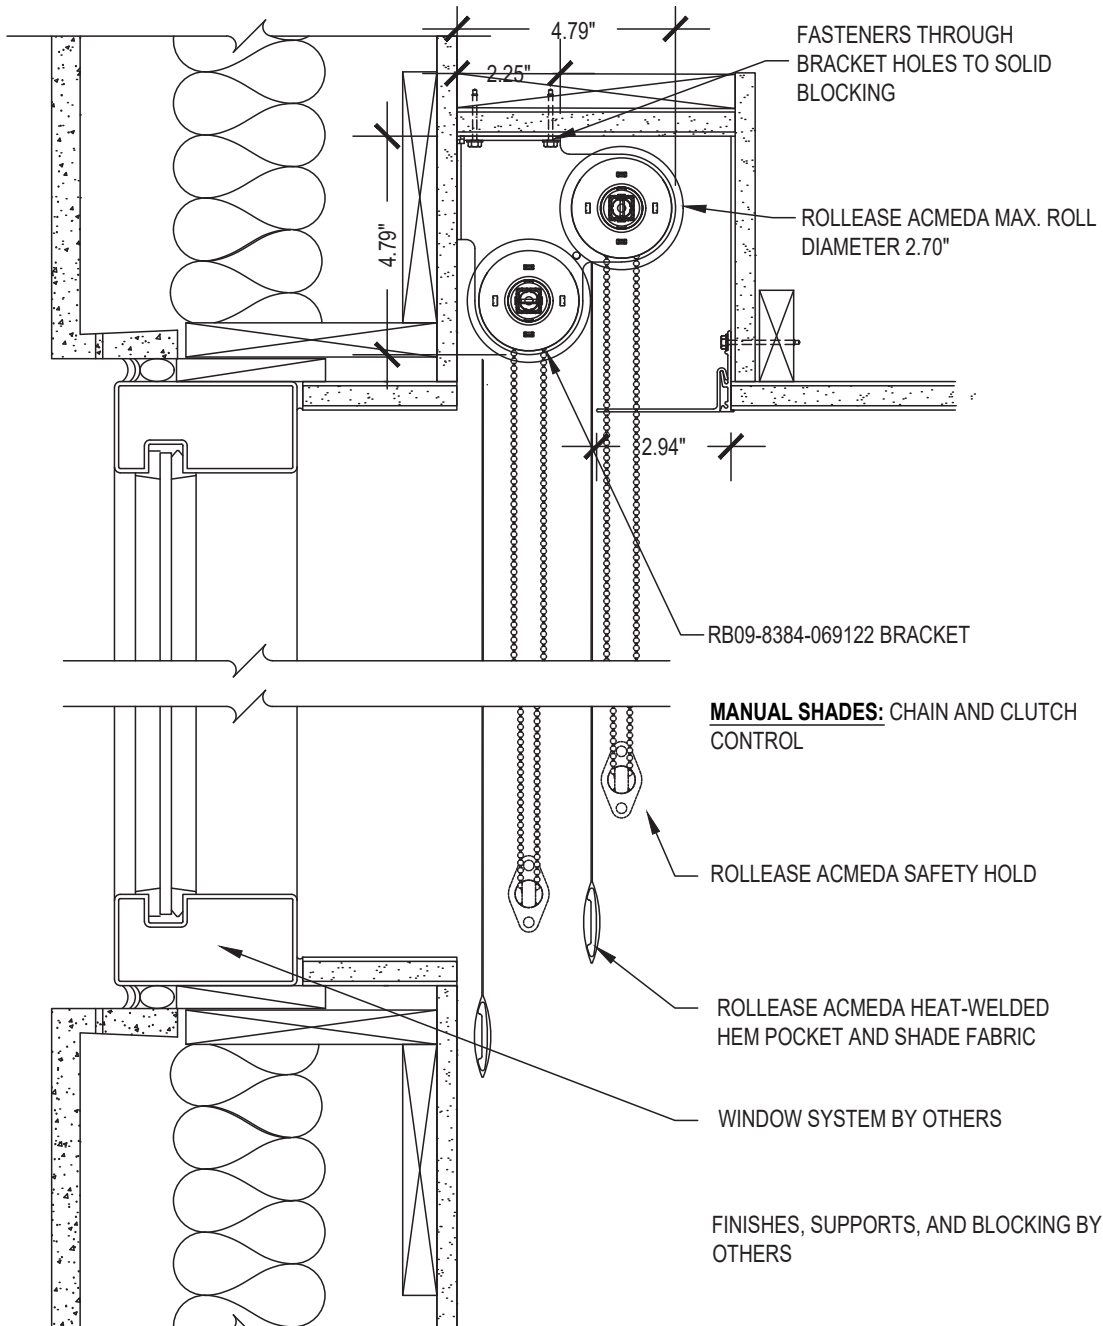

Medium Exposed Roll Dual

SCALE: 3"=1'-0" MANUAL CONTROL

Drywall Pocket

Issue Date: 08.01.2021

ROLLEASE ACMEDA
CONTRACT