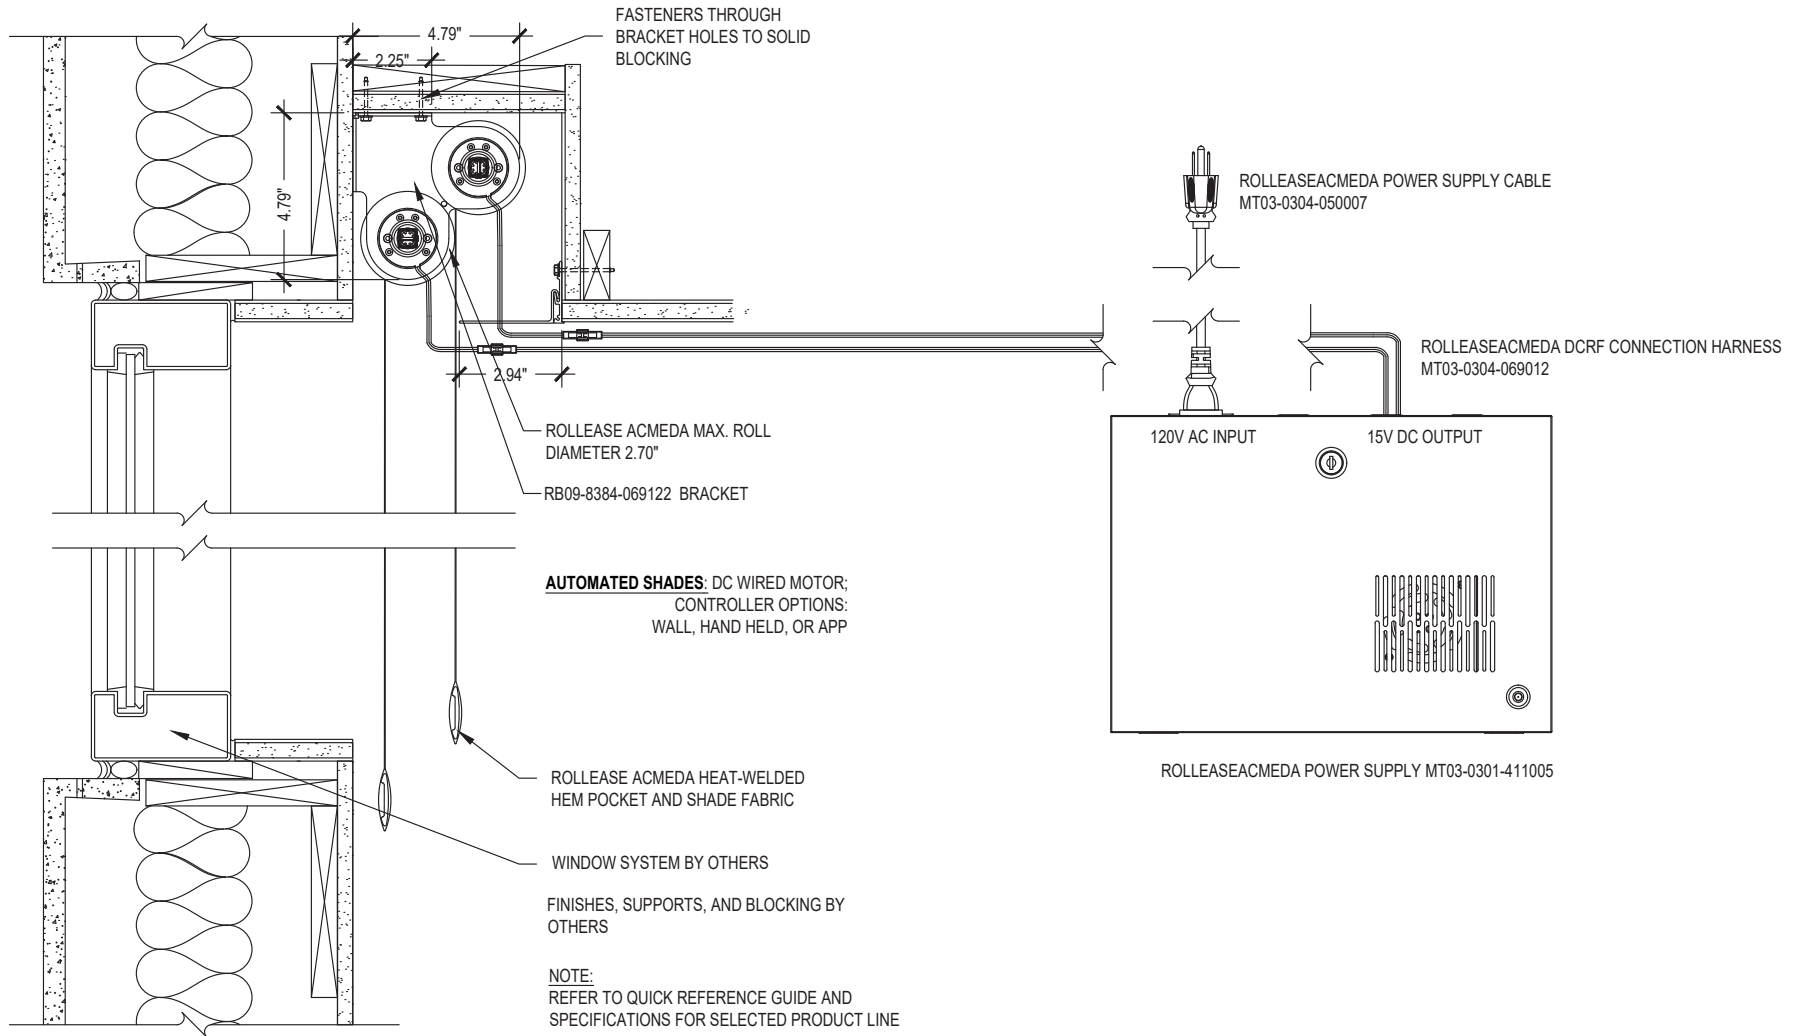

Medium Exposed Roll Dual

SCALE: 3"=1'-0" LOW VOLTAGE MOTOR

Drywall Pocket

Issue Date: 08.01.2021

ROLLESE ACMEDA
CONTRACT