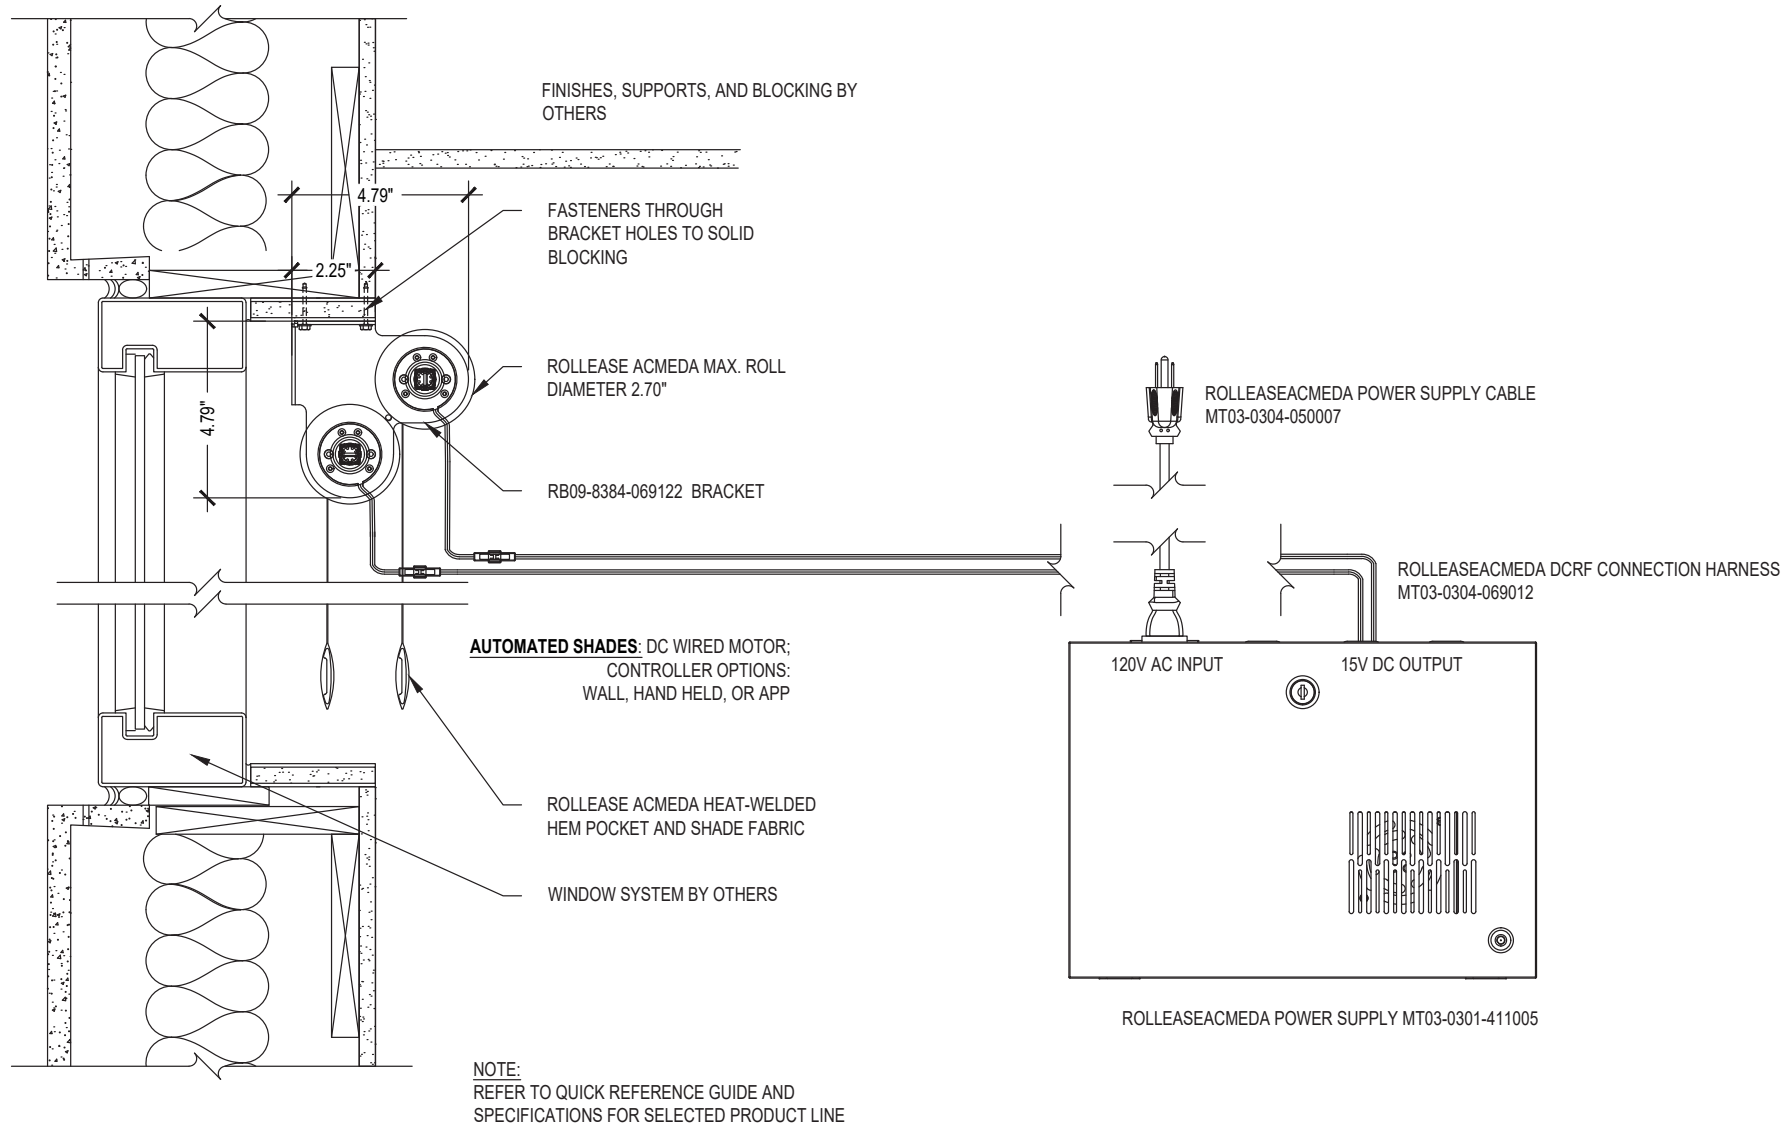

# Medium Exposed Roll Dual

SCALE: 3"=1'-0" LOW VOLTAGE MOTOR

Punch Window Header Mount

Issue Date: 08.01.2021

**ROLLEACE ACMEDA**  
**CONTRACT**