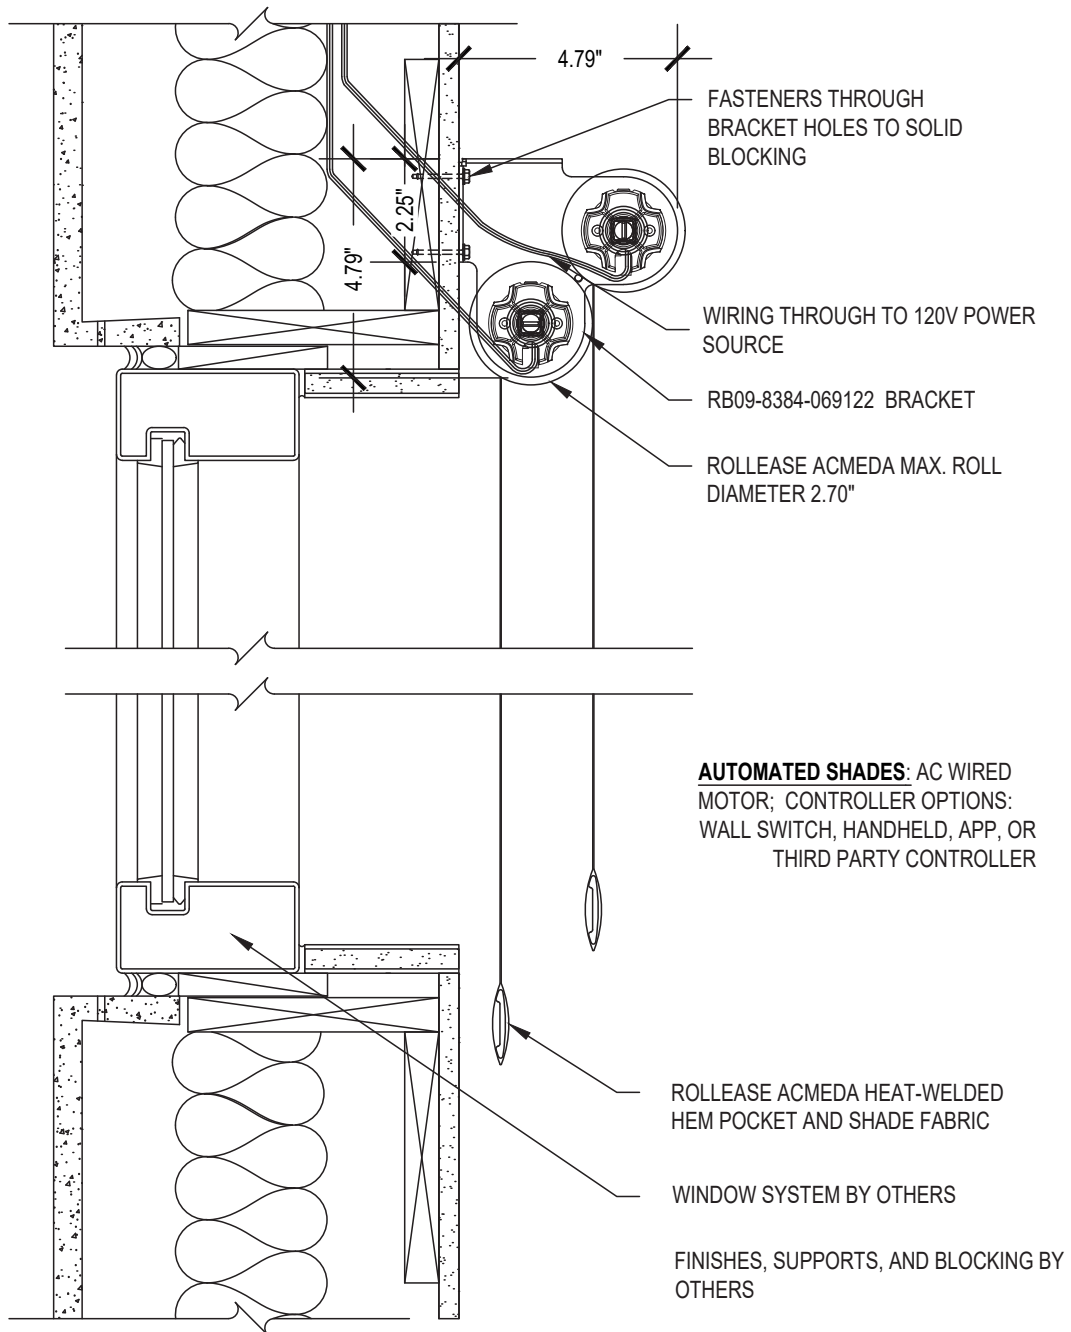

Medium Exposed Roll Dual

SCALE: 3"=1'-0" 120V AC MOTOR CONTROL

Wall Mount

Issue Date: 08.01.2021

ROLLESE ACMEDA
CONTRACT