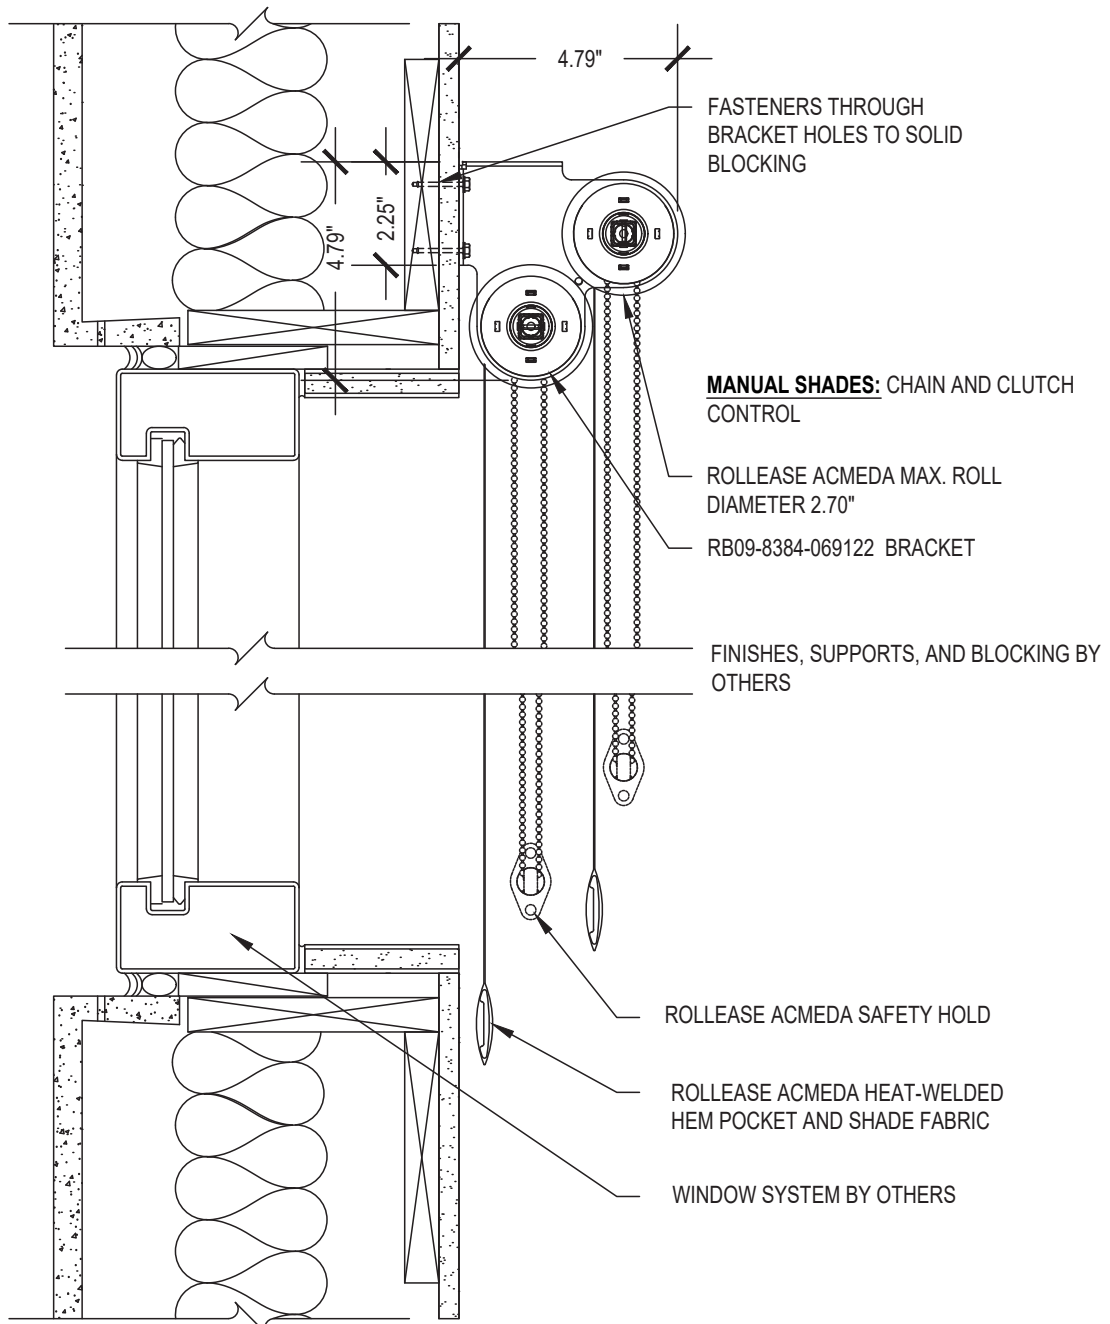

Medium Exposed Roll Dual

SCALE: 3"=1'-0" MANUAL CONTROL

Wall Mount

Issue Date: 08.01.2021

ROLLEASE ACMEDA
CONTRACT