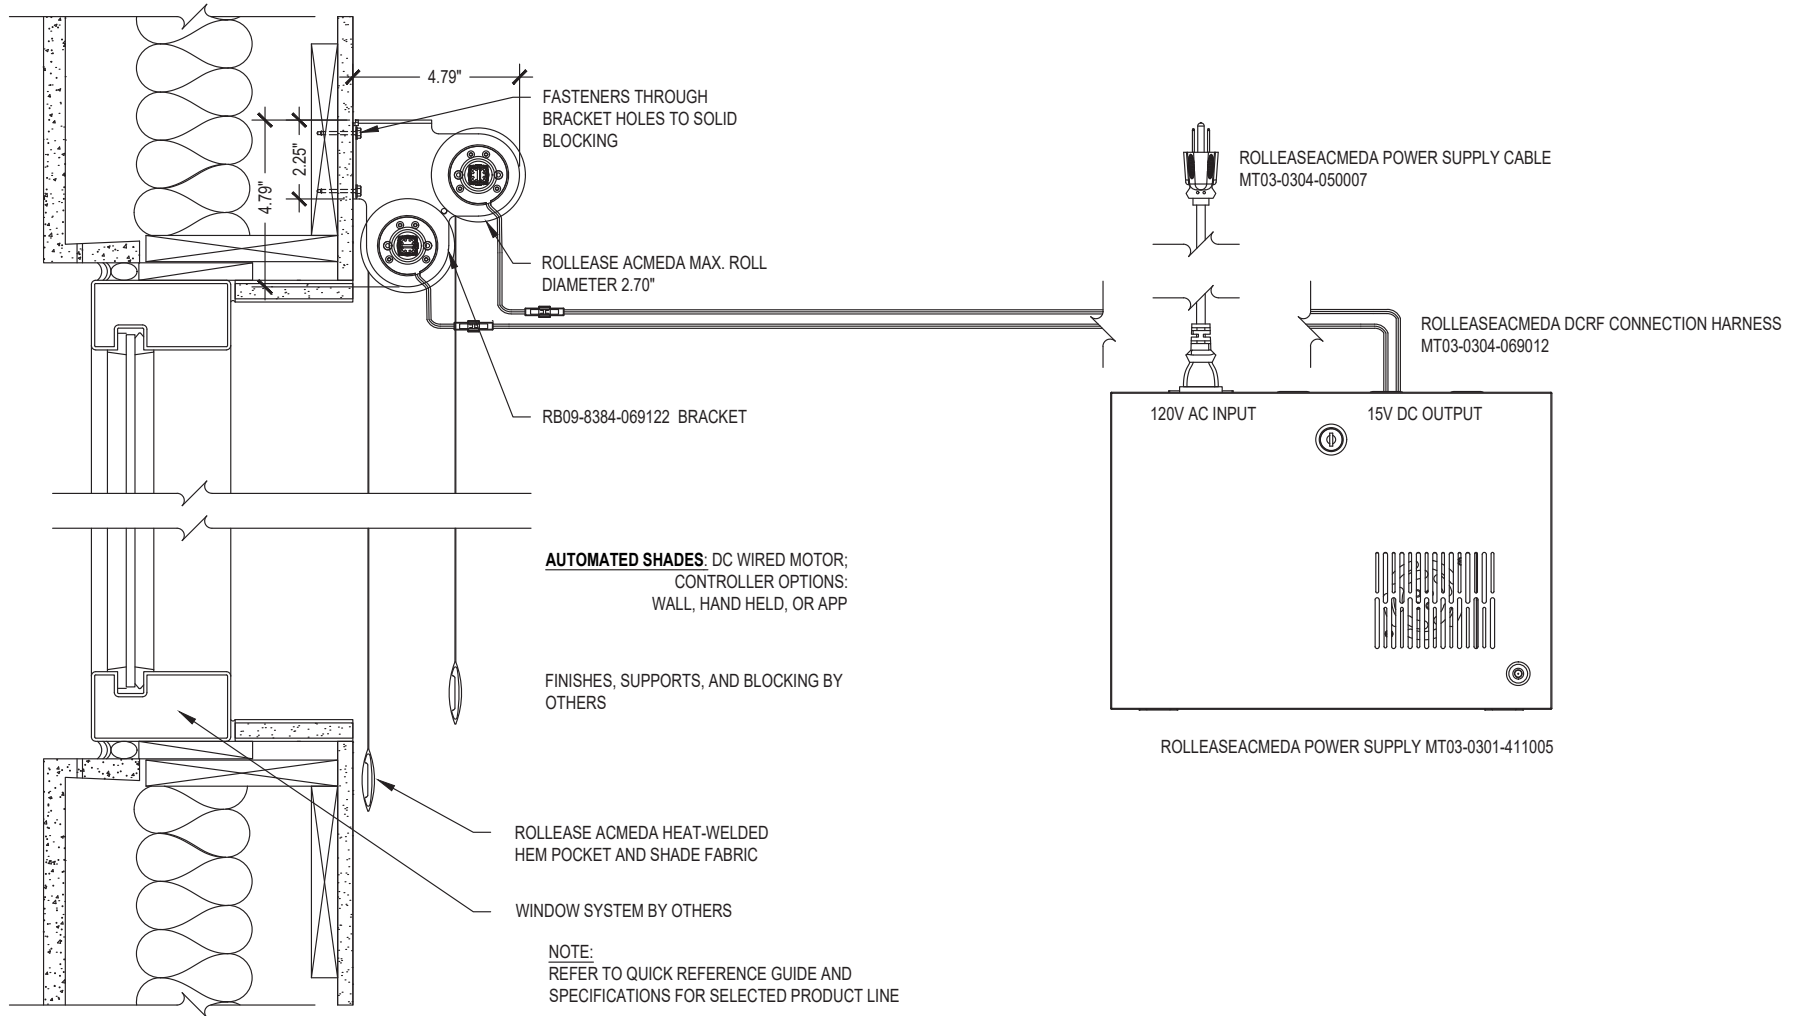

Medium Exposed Roll Dual

SCALE: 3"=1'-0" LOW VOLTAGE MOTOR

Wall Mount

Issue Date: 08.01.2021

ROLLEASE ACMEDA
CONTRACT