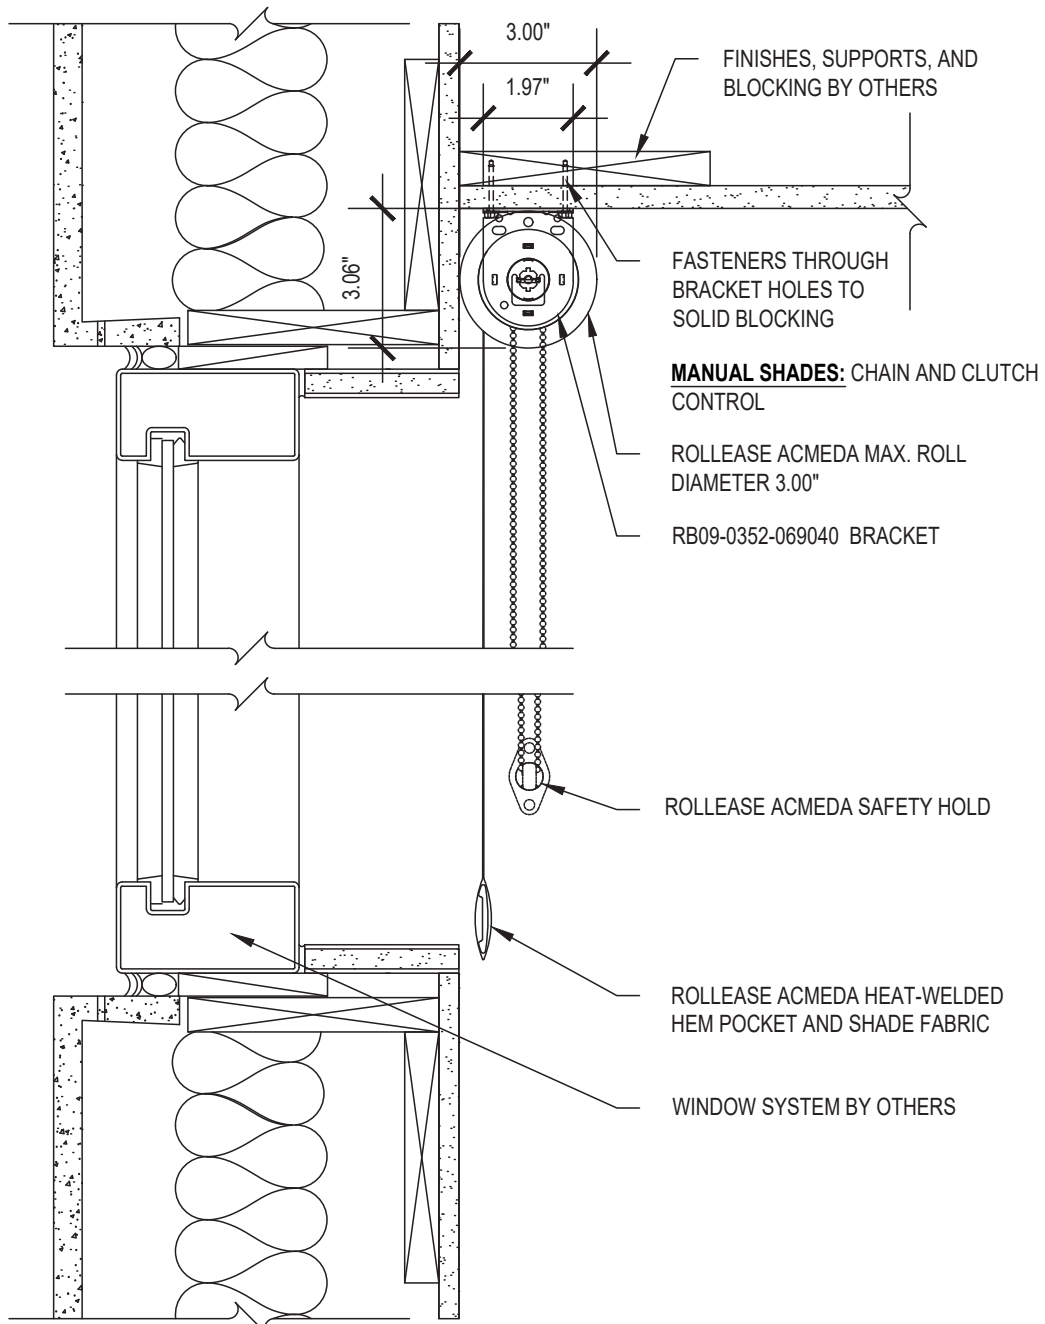

Medium Exposed Roll Single

SCALE: 3"=1'-0" MANUAL CONTROL

Ceiling Mount

Issue Date: 08.01.2021