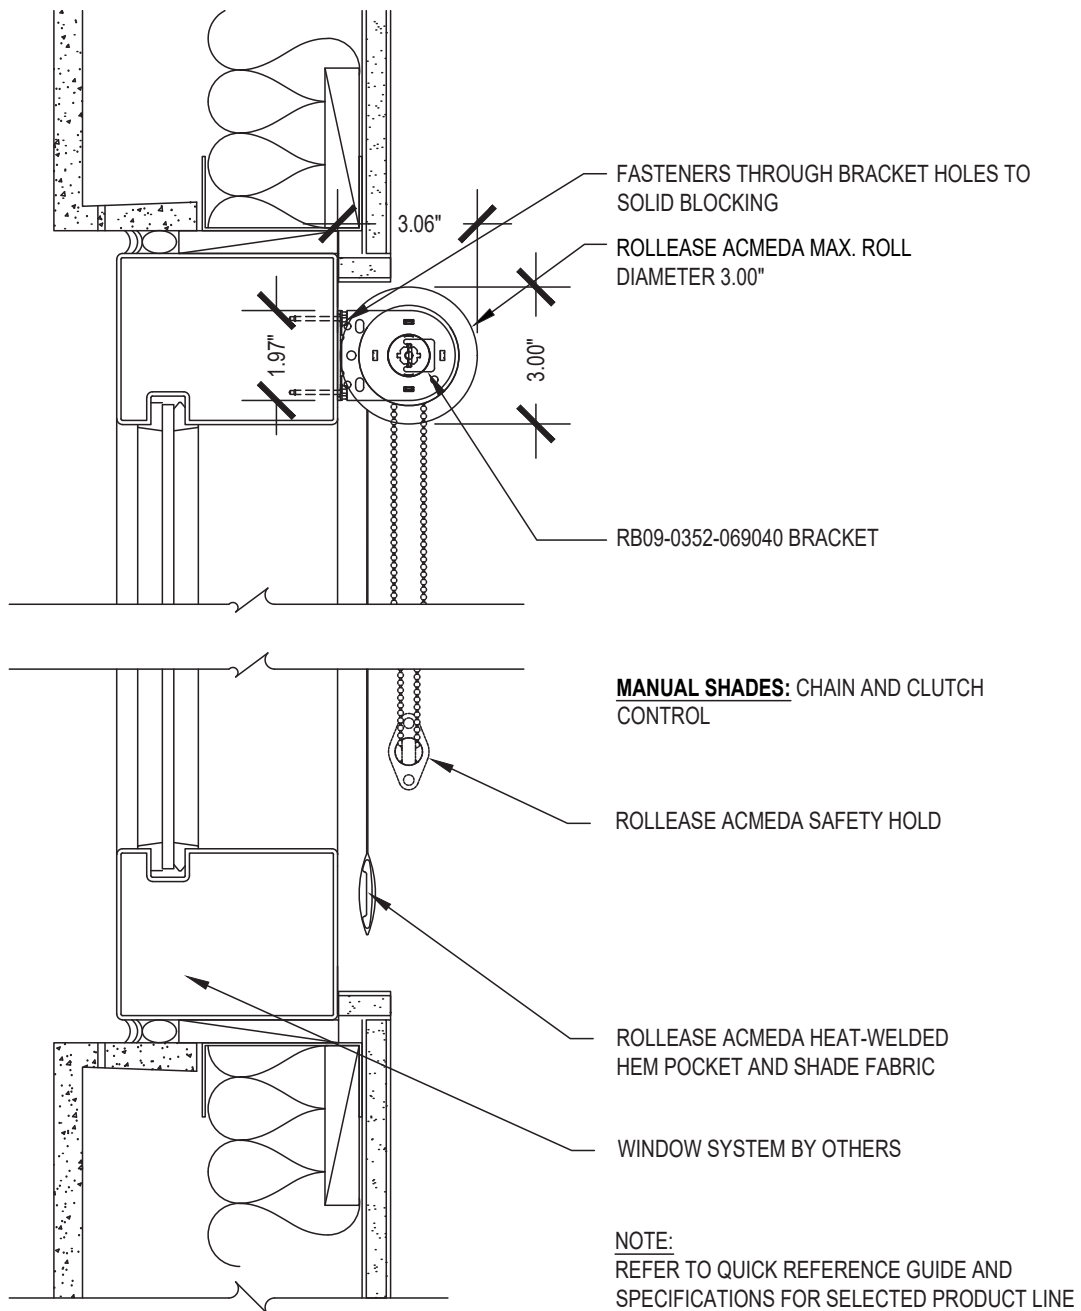

Medium Exposed Roll Single

SCALE: 3"=1'-0" MANUAL CONTROL

Curtain Wall Face Mount

Issue Date: 08.01.2021

ROLLEASE ACMEDA
CONTRACT