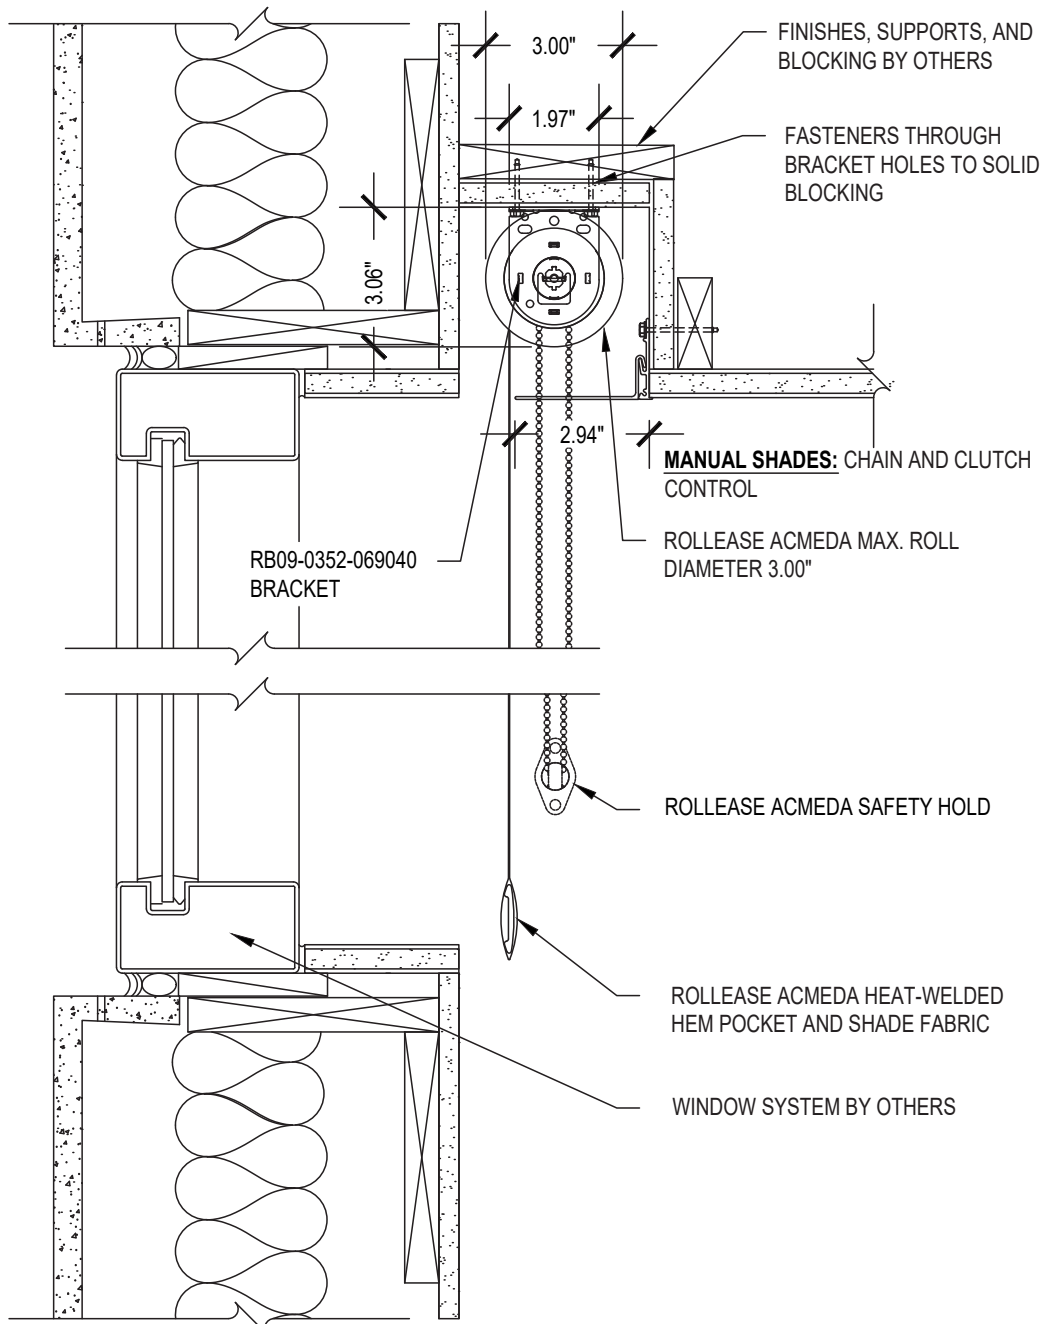

# Medium Exposed Roll Single

SCALE: 3"=1'-0" MANUAL CONTROL

Drywall Pocket

Issue Date: 08.01.2021

**ROLLEASE ACMEDA**  
**CONTRACT**