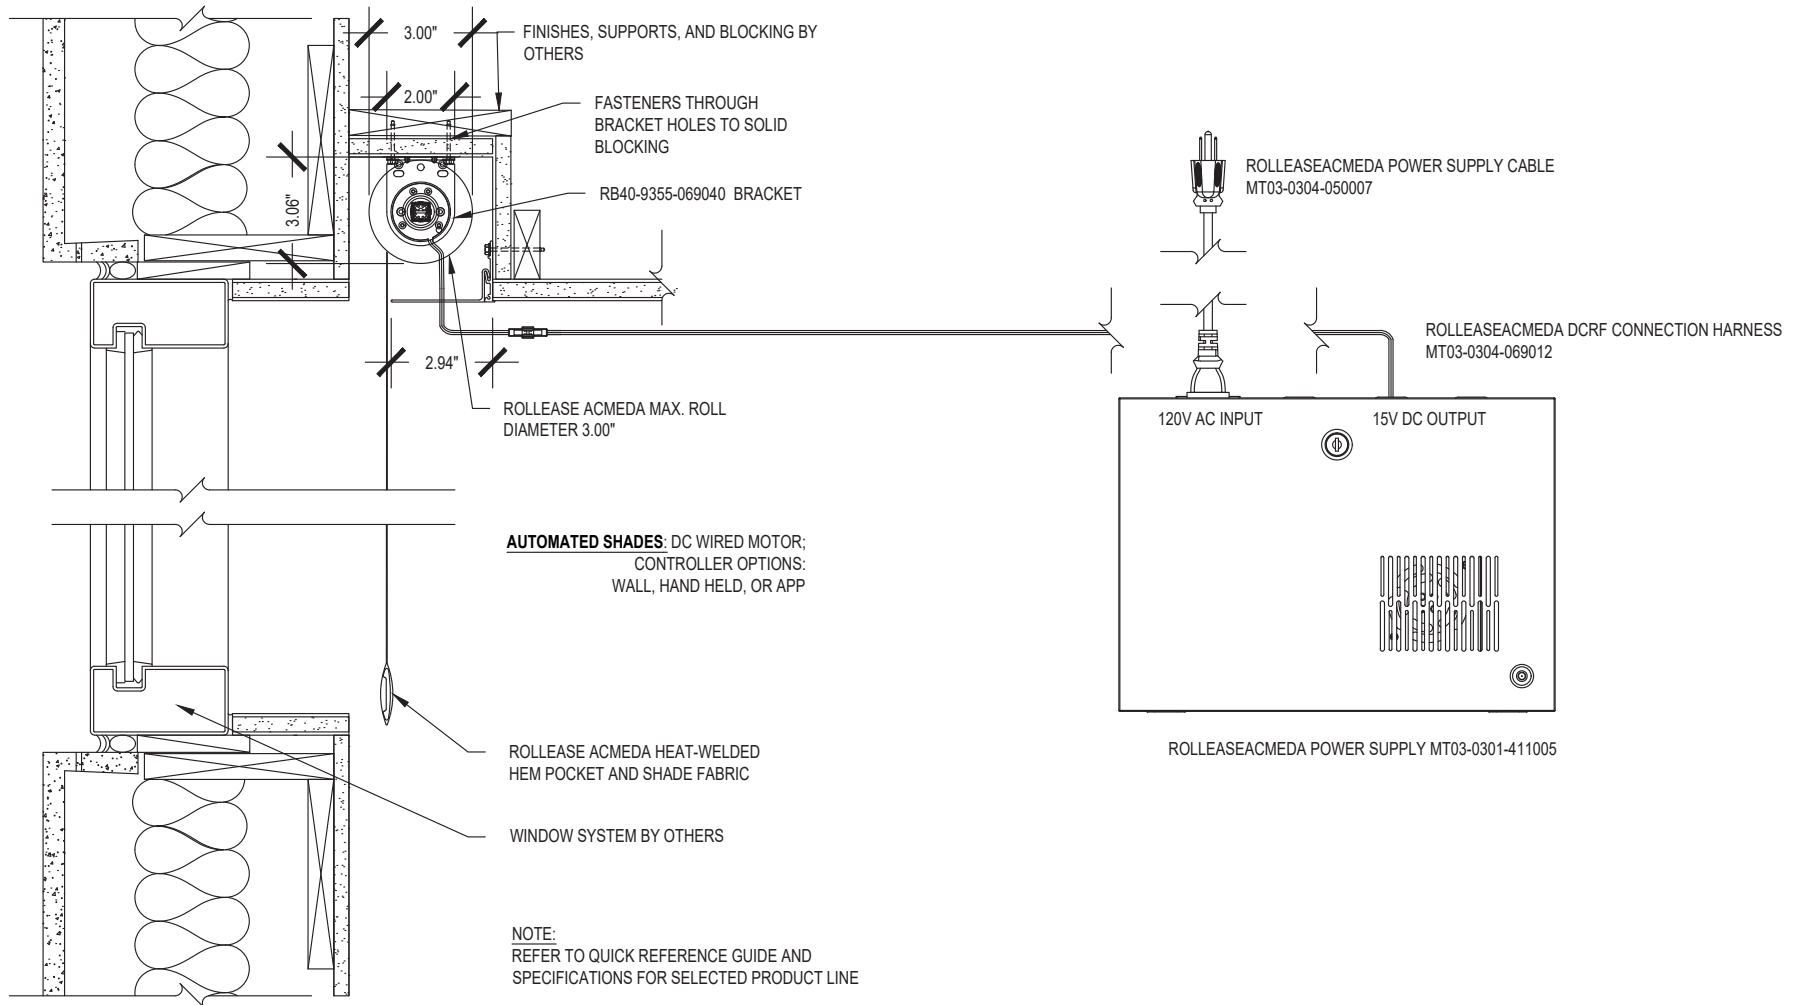

# Medium Exposed Roll Single

SCALE: 3"=1'-0" LOW VOLTAGE MOTOR

Drywall Pocket

Issue Date: 08.01.2021

**ROLLESEACMEDA**  
**CONTRACT**