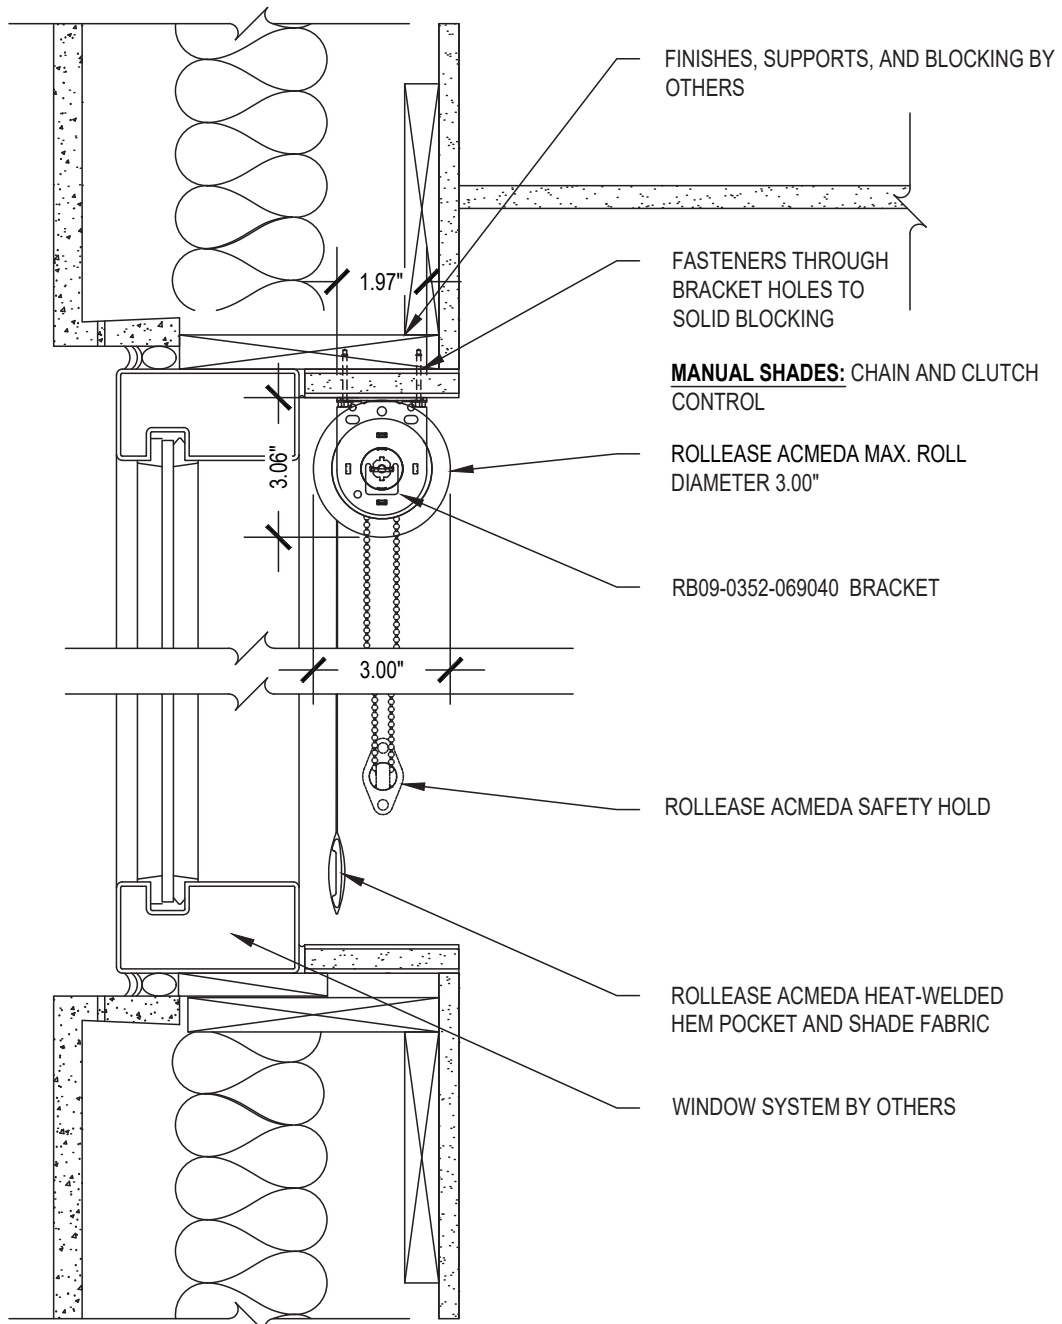

# Medium Exposed Roll Single

SCALE: 3"=1'-0" MANUAL CONTROL

Punch Window Header Mount

Issue Date: 08.01.2021

**ROLLEASE ACMEDA**  
**CONTRACT**