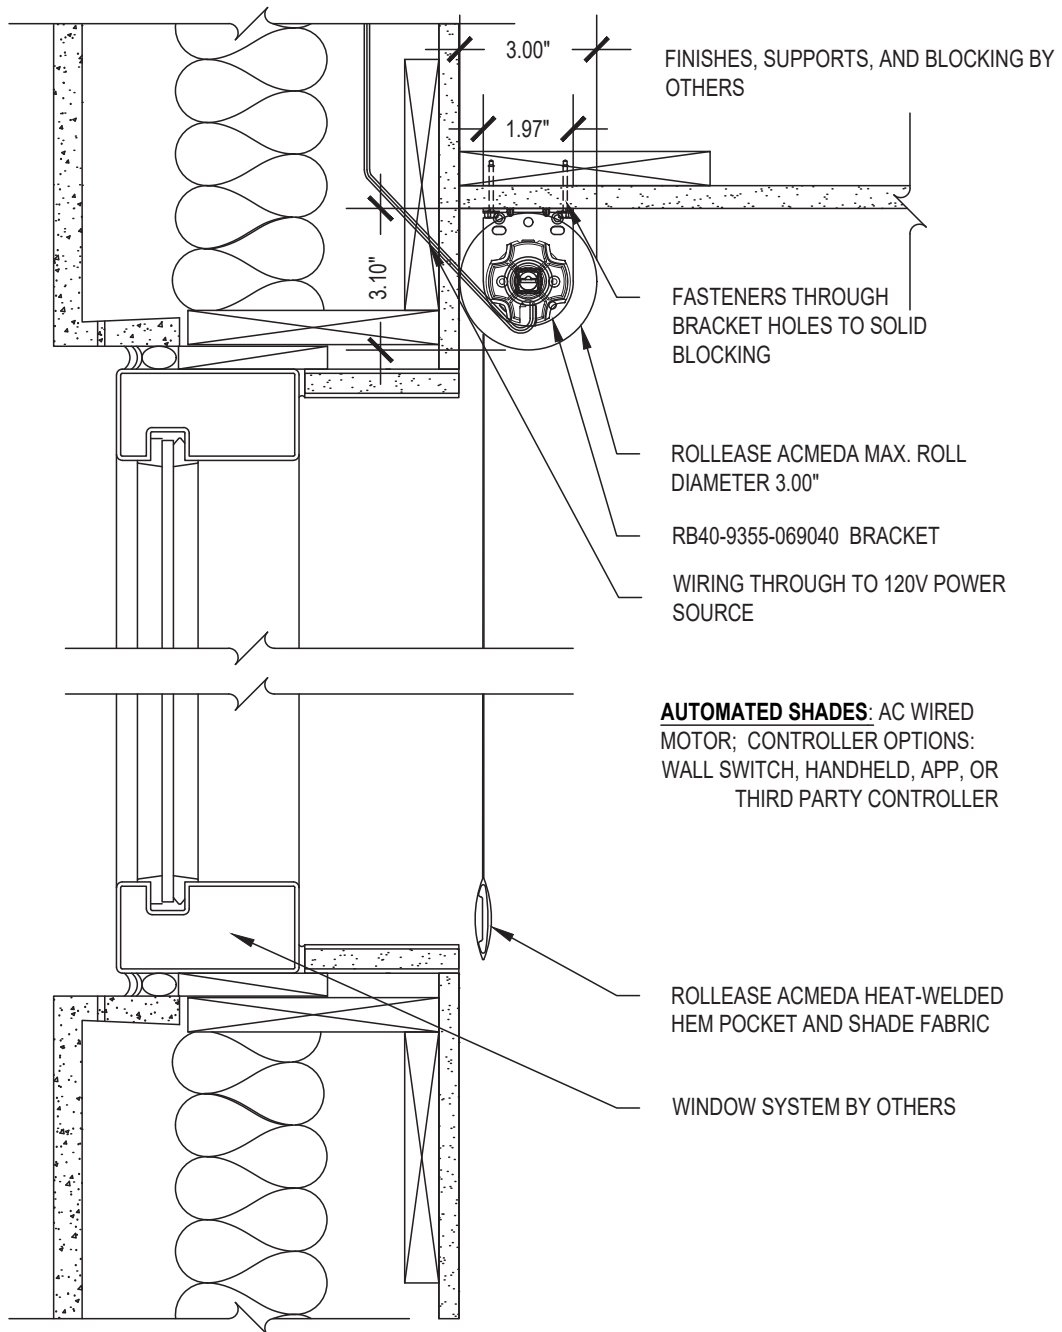

# Medium Exposed Roll Single

SCALE: 3"=1'-0" 120V AC MOTOR CONTROL

**Ceiling Mount**

Issue Date: 08.01.2021