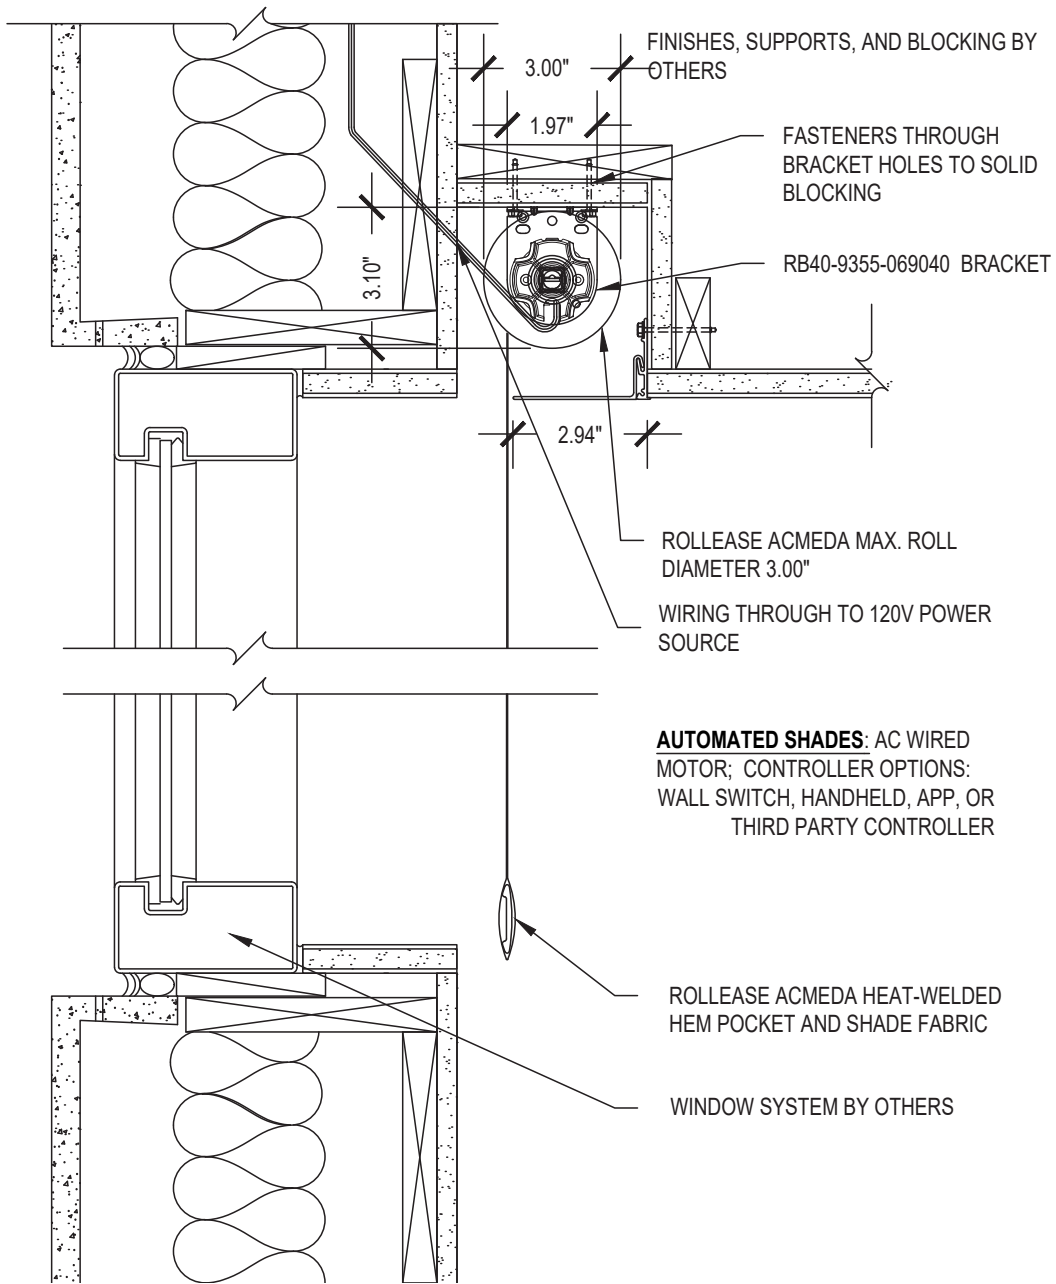

Medium Exposed Roll Single

SCALE: 3"=1'-0" 120V AC MOTOR CONTROL

Drywall Pocket

Issue Date: 08.01.2021

ROLLEASE ACMEDA
CONTRACT