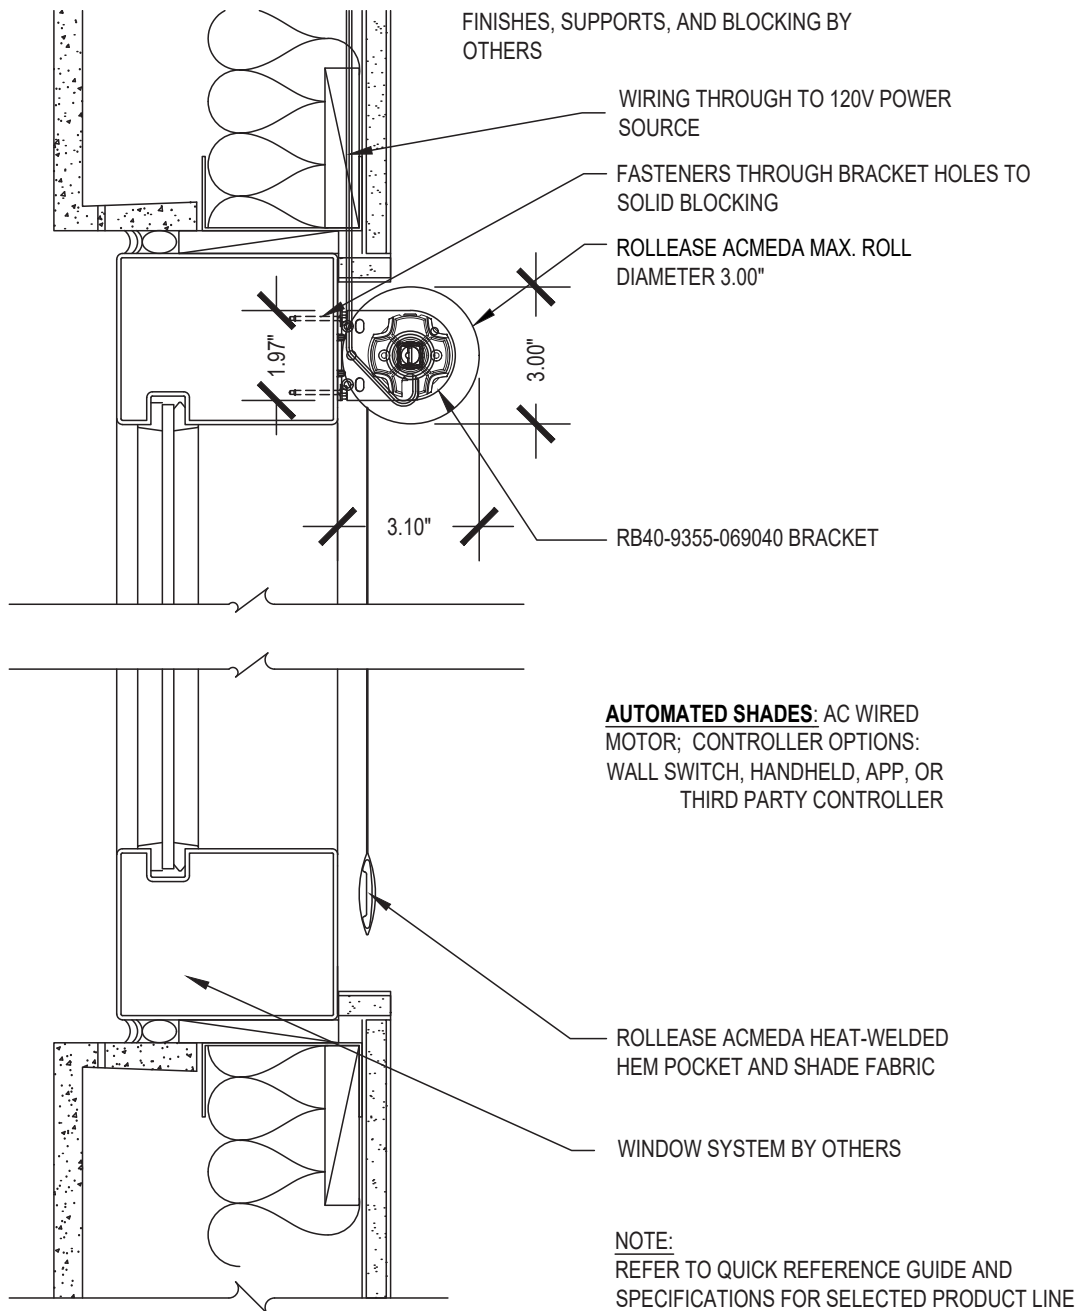

Medium Exposed Roll Single

SCALE: 3"=1'-0" 120V AC MOTOR CONTROL

Wall Face Mount

Issue Date: 08.01.2021

ROLLEASE ACMEDA
CONTRACT