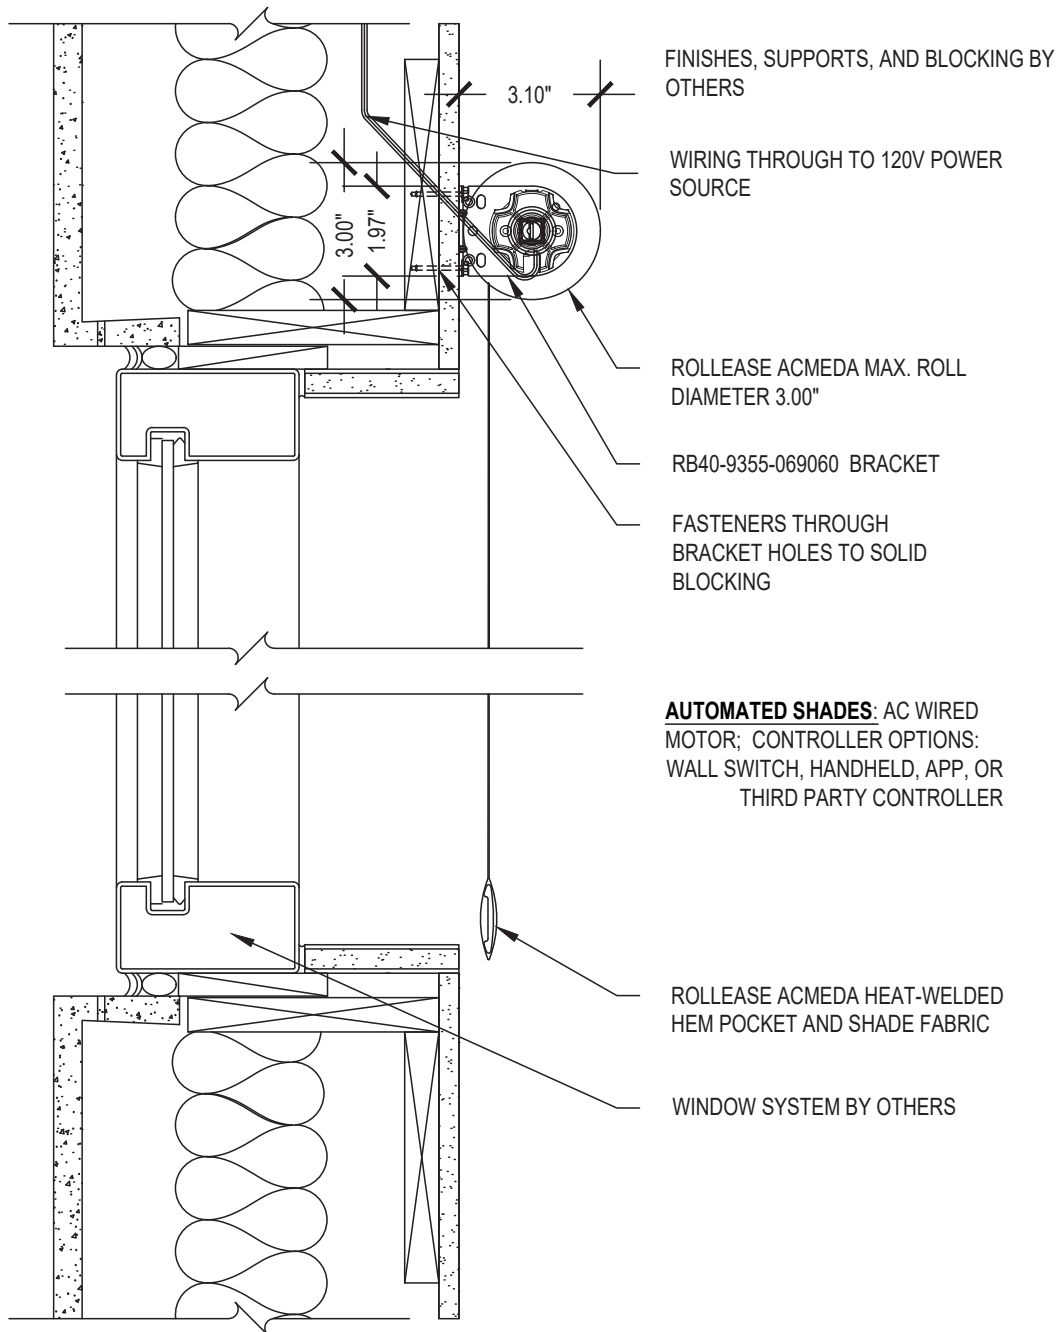

# Medium Exposed Roll Single

SCALE: 3"=1'-0" 120V AC MOTOR CONTROL

Wall Mount

Issue Date: 08.01.2021

**ROLLEASE ACMEDA**  
**CONTRACT**