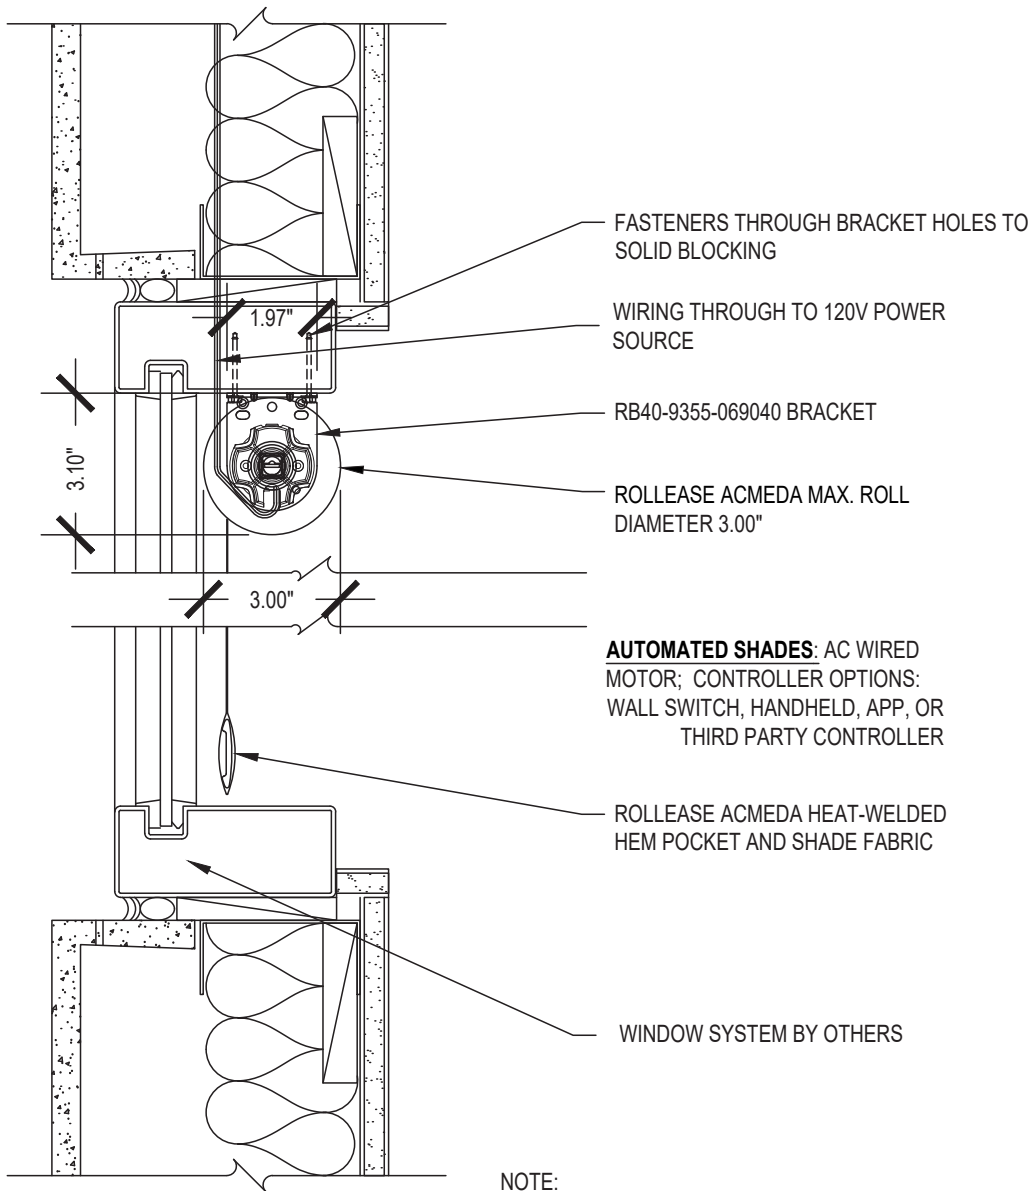

# Medium Exposed Roll Single

SCALE: 3"=1'-0" 120V AC MOTOR CONTROL

Wall Top Mount

Issue Date: 08.01.2021

**ROLLEASE ACMEDA**  
**CONTRACT**