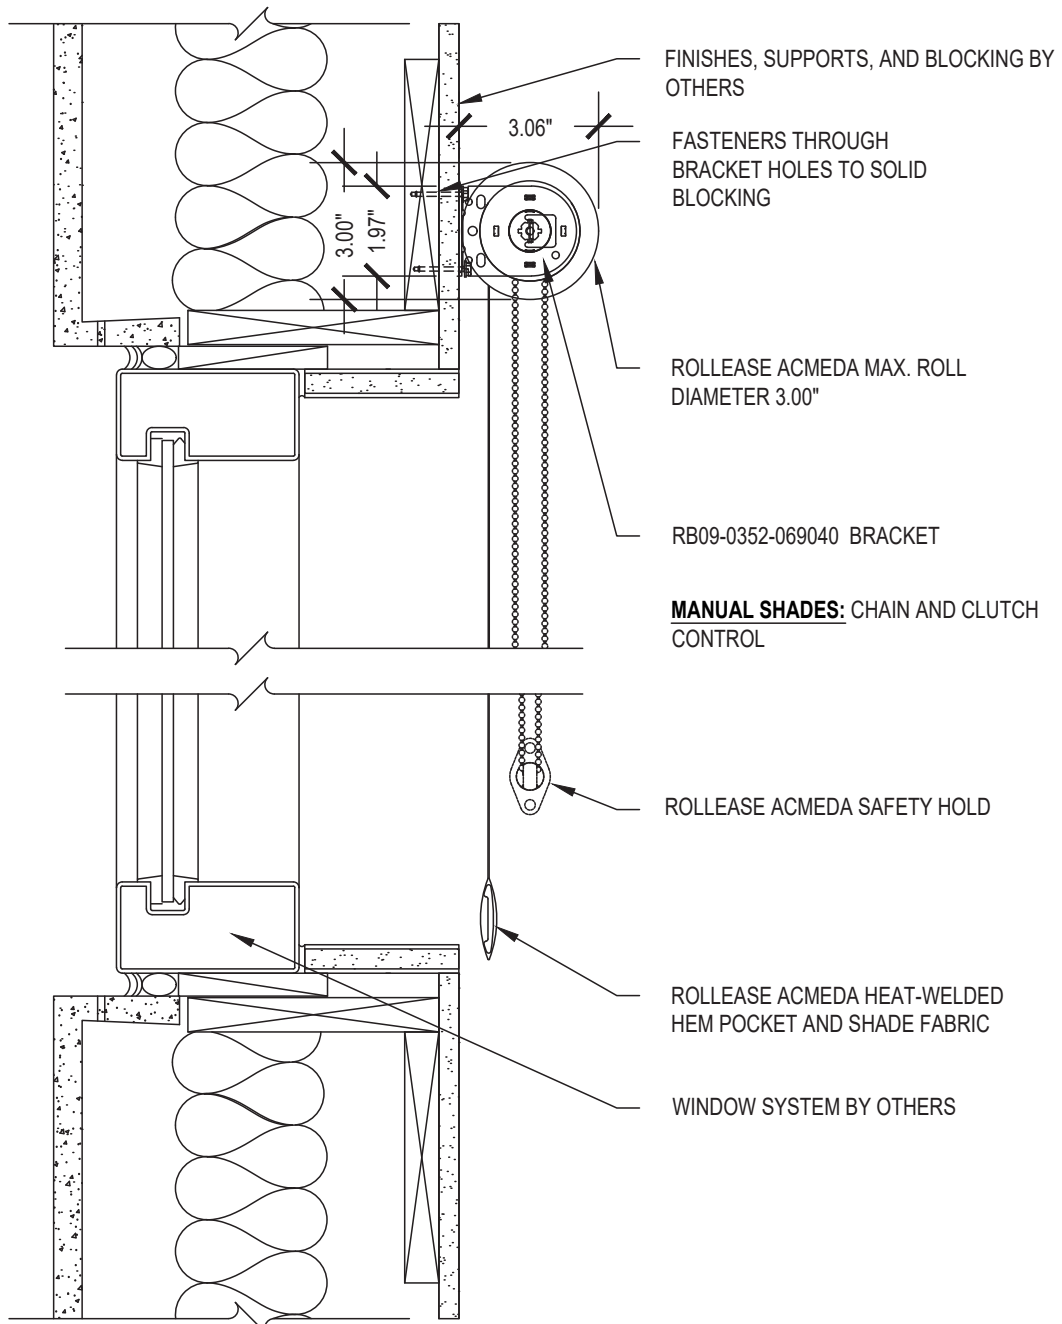

Medium Exposed Roll Single

SCALE: 3"=1'-0" MANUAL CONTROL

Wall Mount

Issue Date: 08.01.2021

ROLLESE ACMEDA
CONTRACT