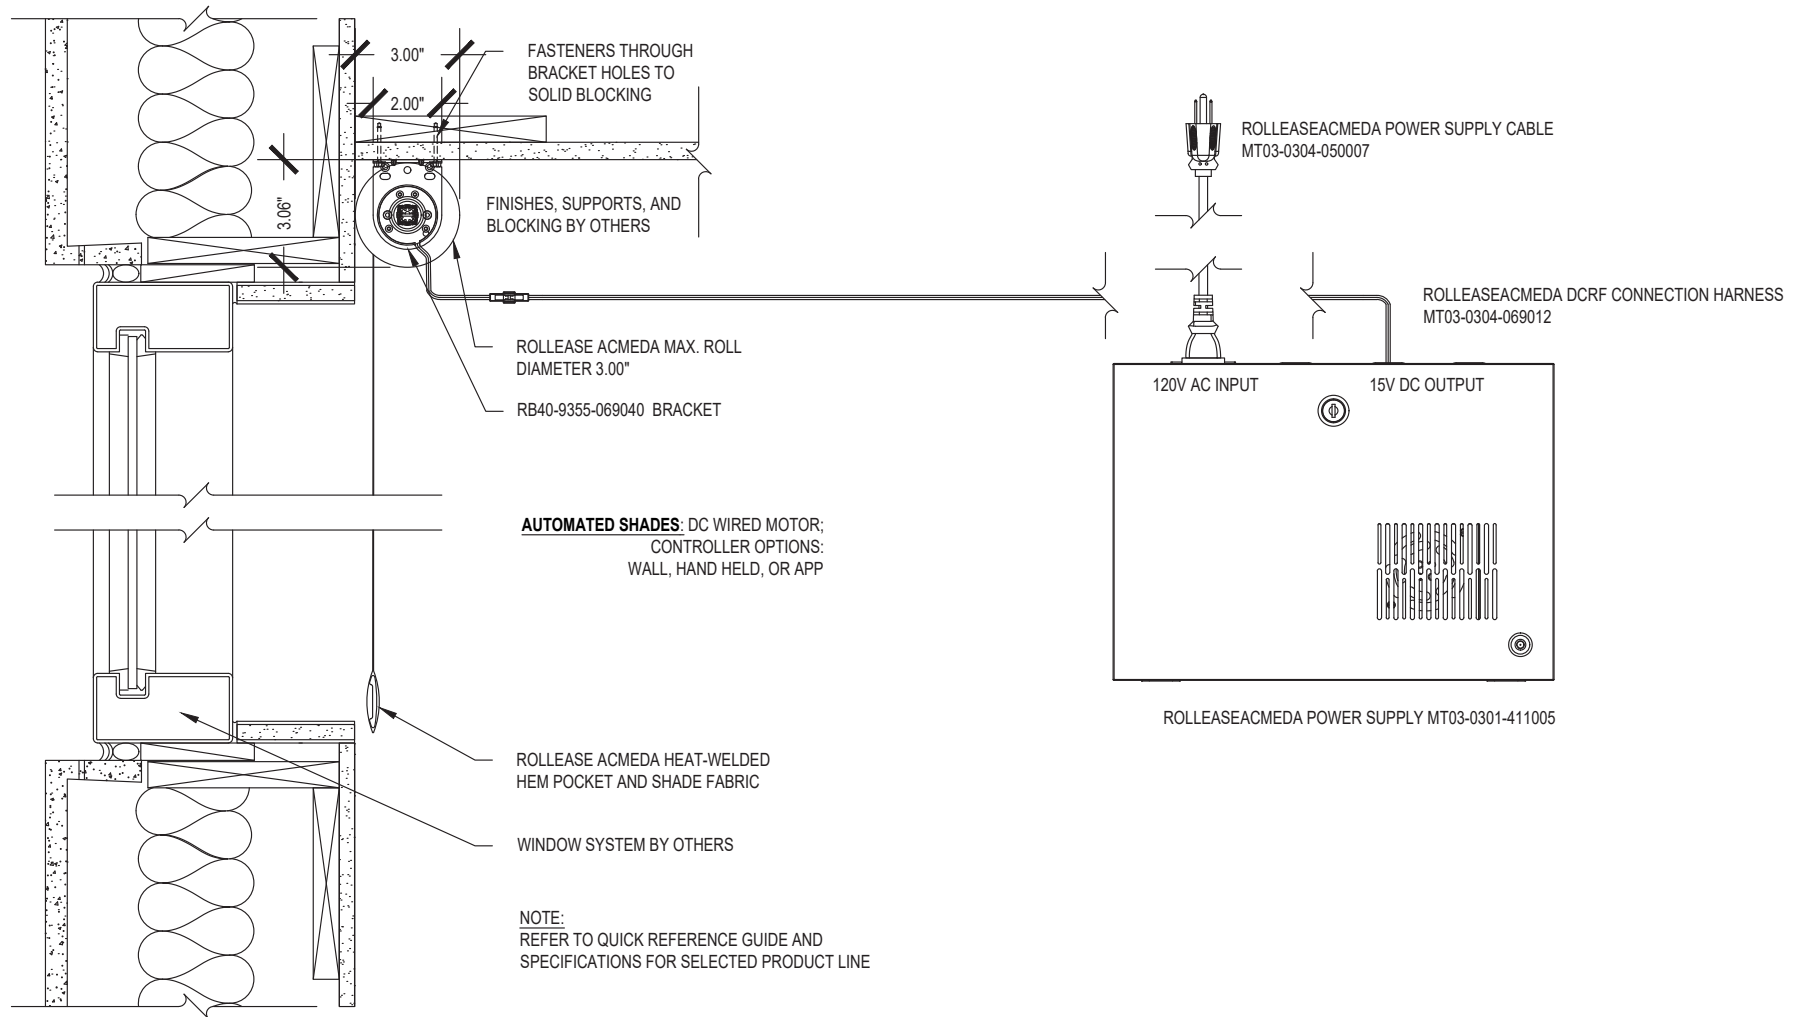

# Medium Exposed Roll Single

SCALE: 3"=1'-0" LOW VOLTAGE MOTOR

## Ceiling Mount

Issue Date: 08.01.2021

**ROLLEASE ACMEDA**  
**CONTRACT**