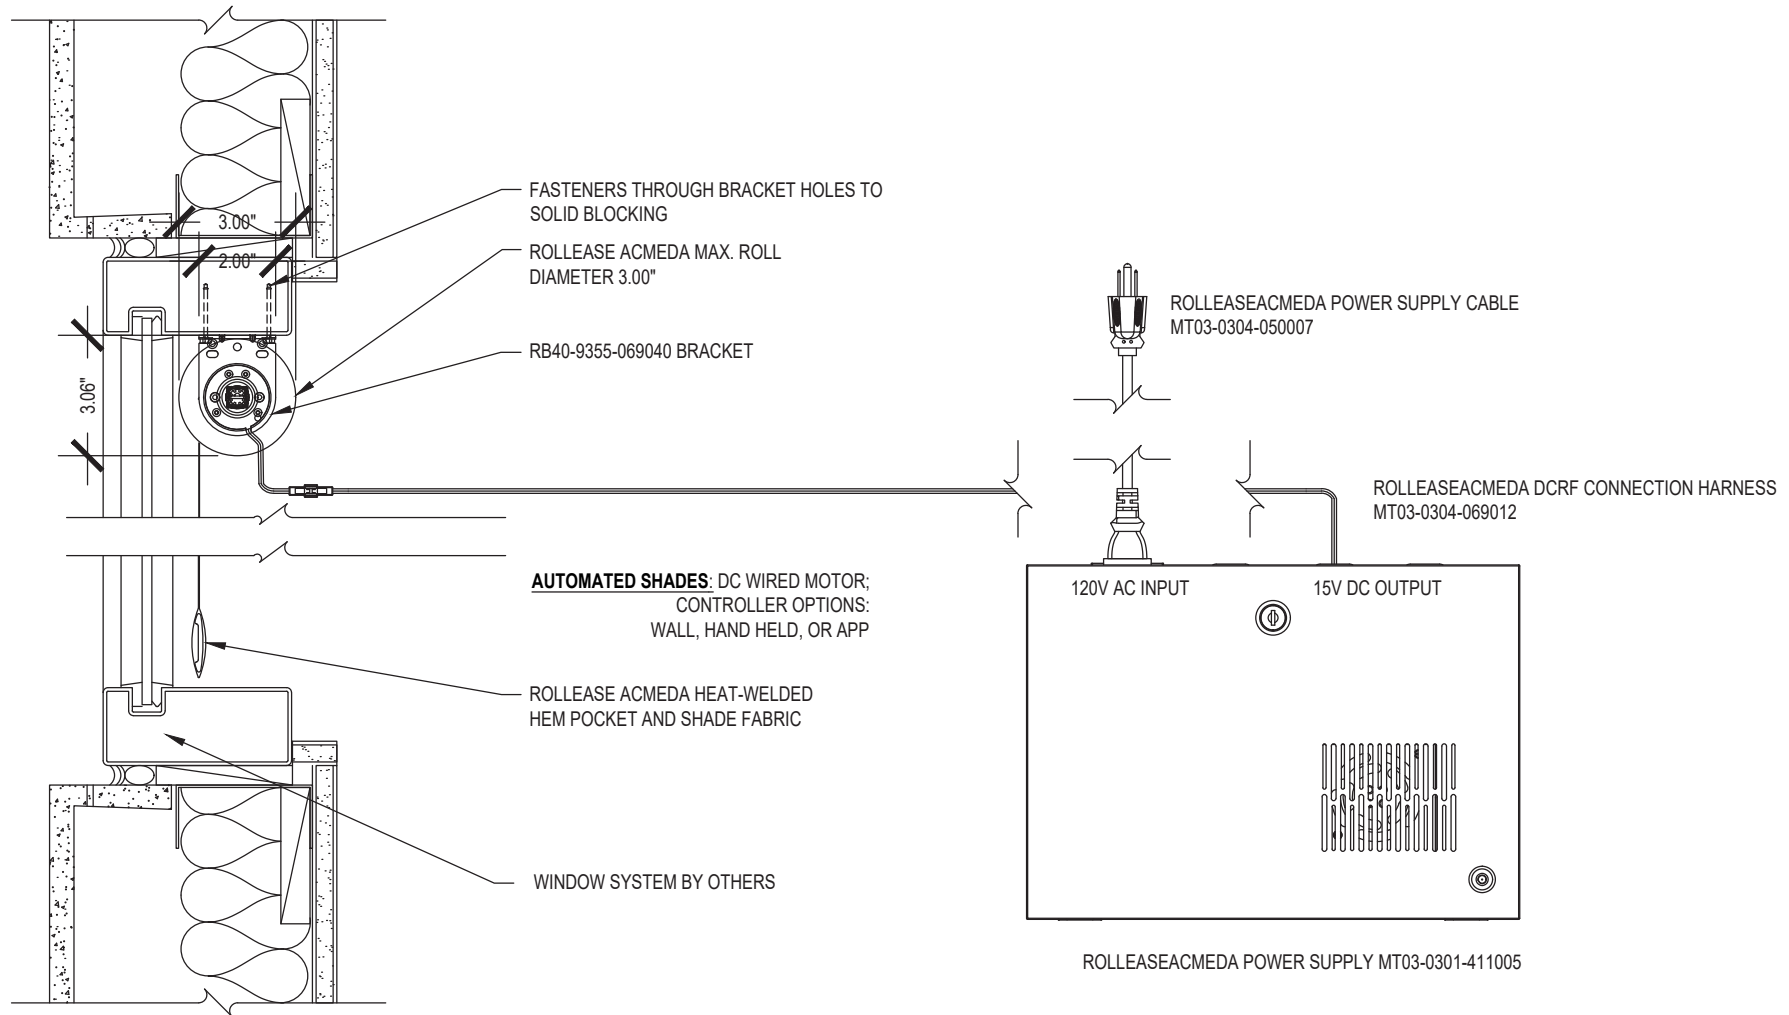

Medium Exposed Roll Single

NOTE:
REFER TO QUICK REFERENCE GUIDE AND
SPECIFICATIONS FOR SELECTED PRODUCT LINE

SCALE: 3"=1'-0" LOW VOLTAGE MOTOR

Wall Top Mount

Issue Date: 08.01.2021

ROLLEASE ACMEDA
CONTRACT