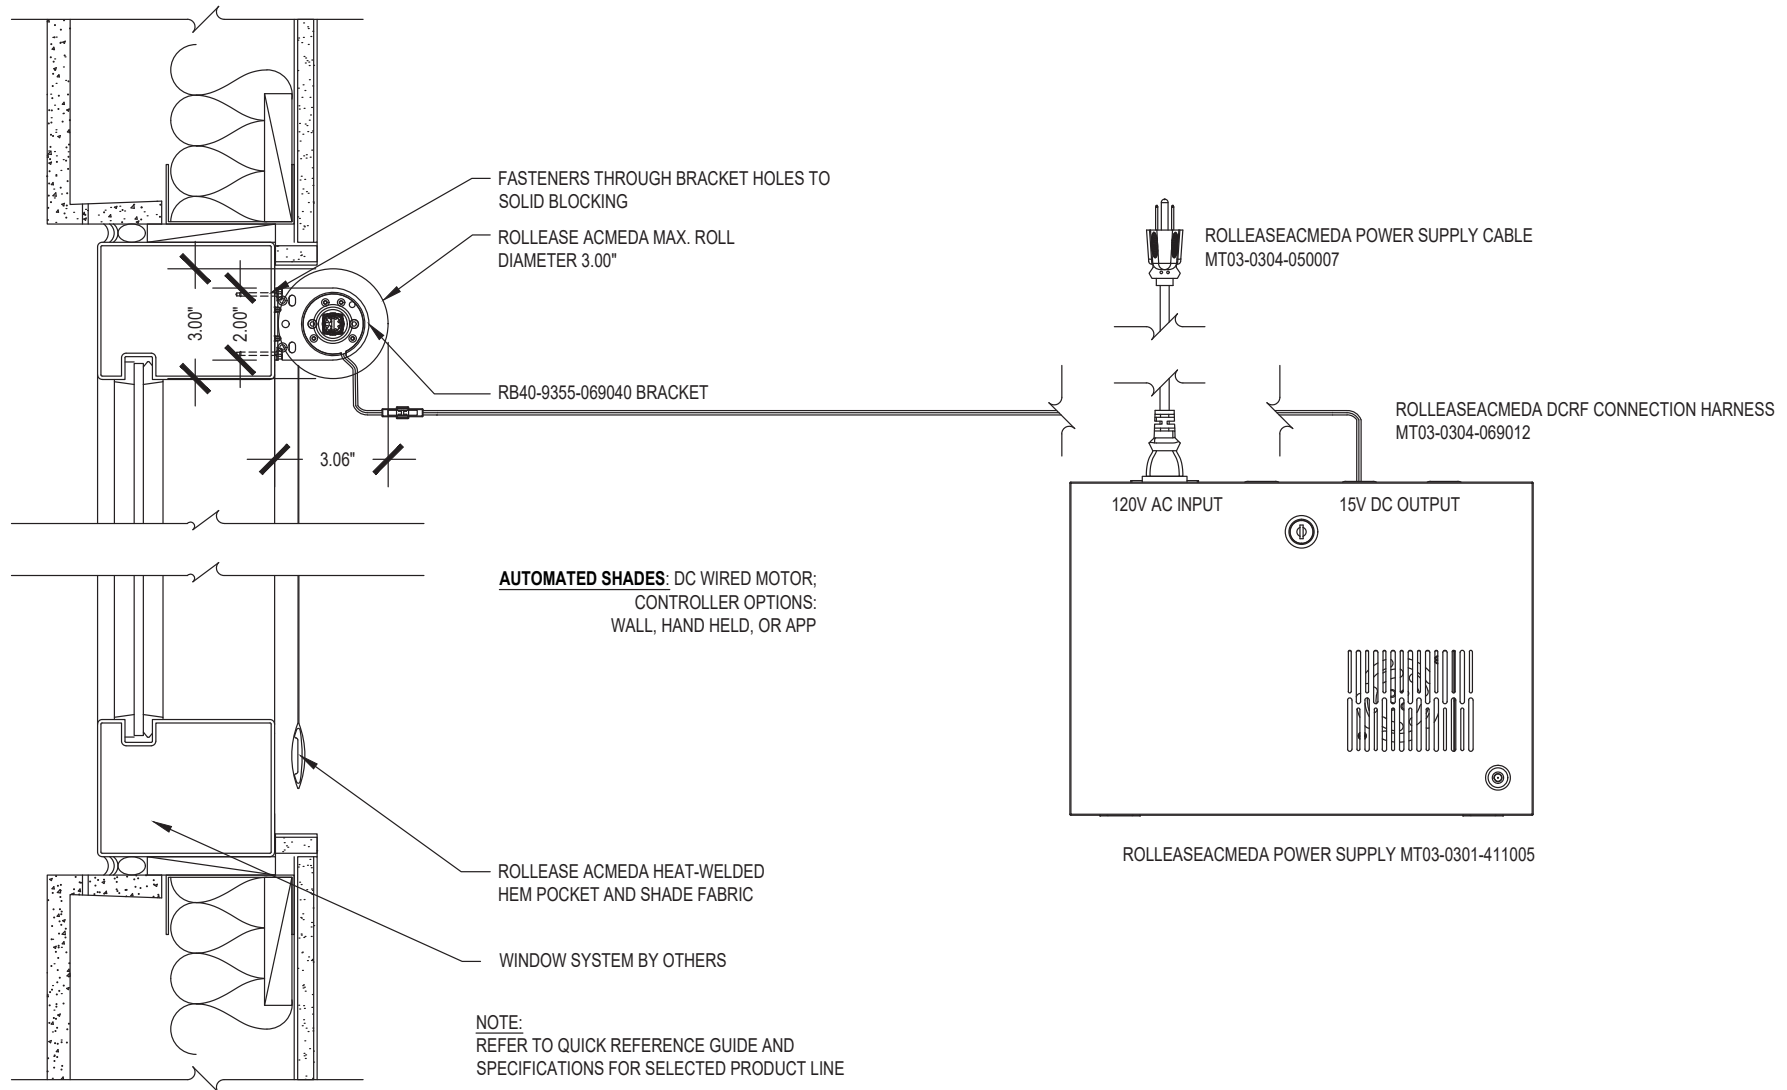

# Medium Exposed Roll Single

SCALE: 3"=1'-0" LOW VOLTAGE MOTOR

Wall Face Mount

Issue Date: 08.01.2021

**ROLLESE ACMEDA**  
**CONTRACT**