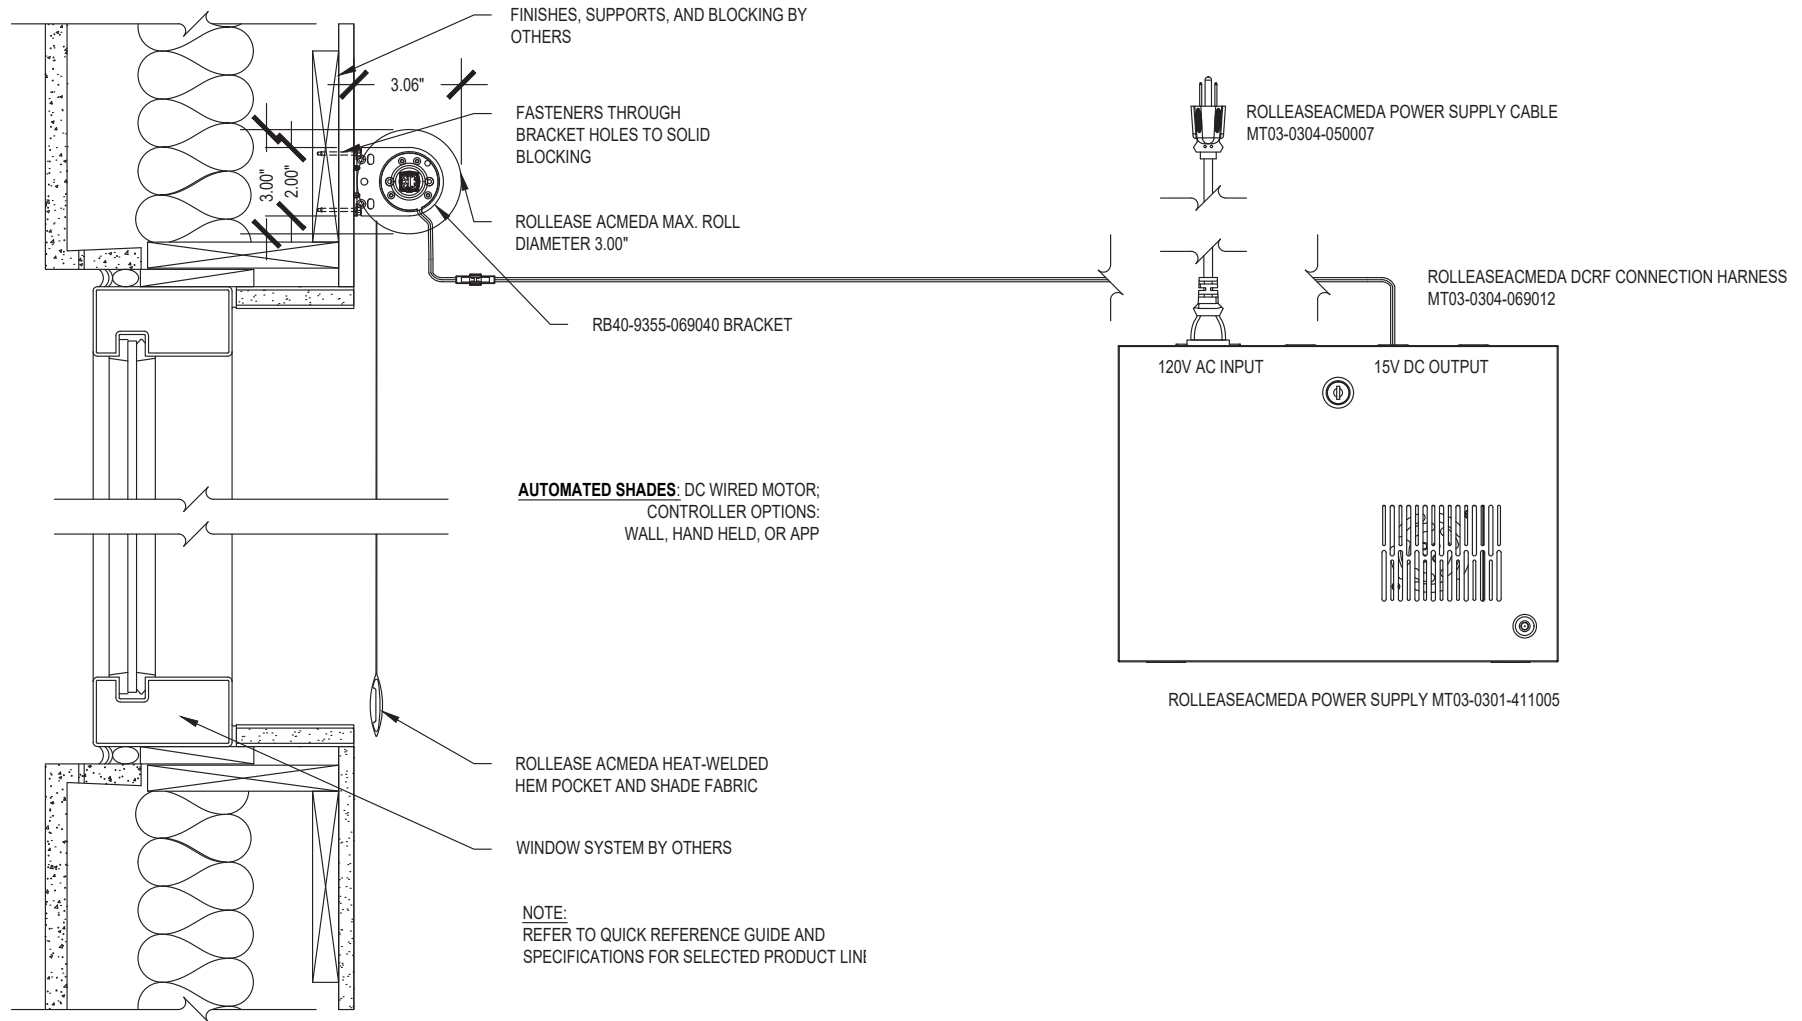

Medium Exposed Roll Single

SCALE: 3"=1'-0" LOW VOLTAGE MOTOR

Wall Mount

Issue Date: 08.01.2021

ROLLEASE ACMEDA
CONTRACT