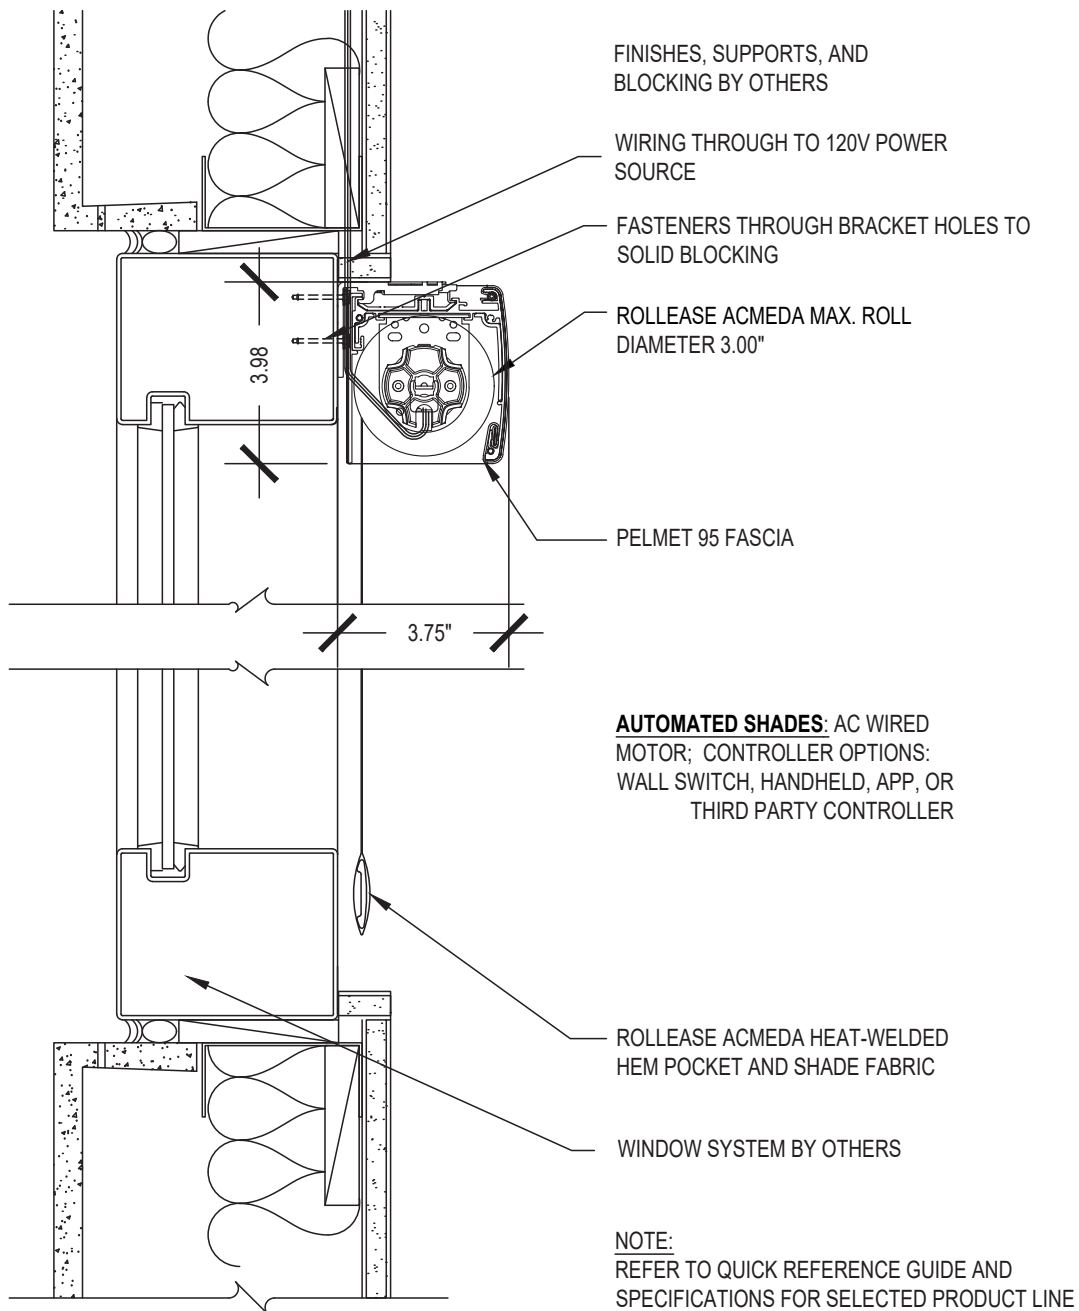

Medium P95 Fascia Single

SCALE: 3"=1'-0" 120V AC MOTOR CONTROL

Curtain Wall Face Mount

Issue Date: 08.01.2021

ROLLEASE ACMEDA
CONTRACT