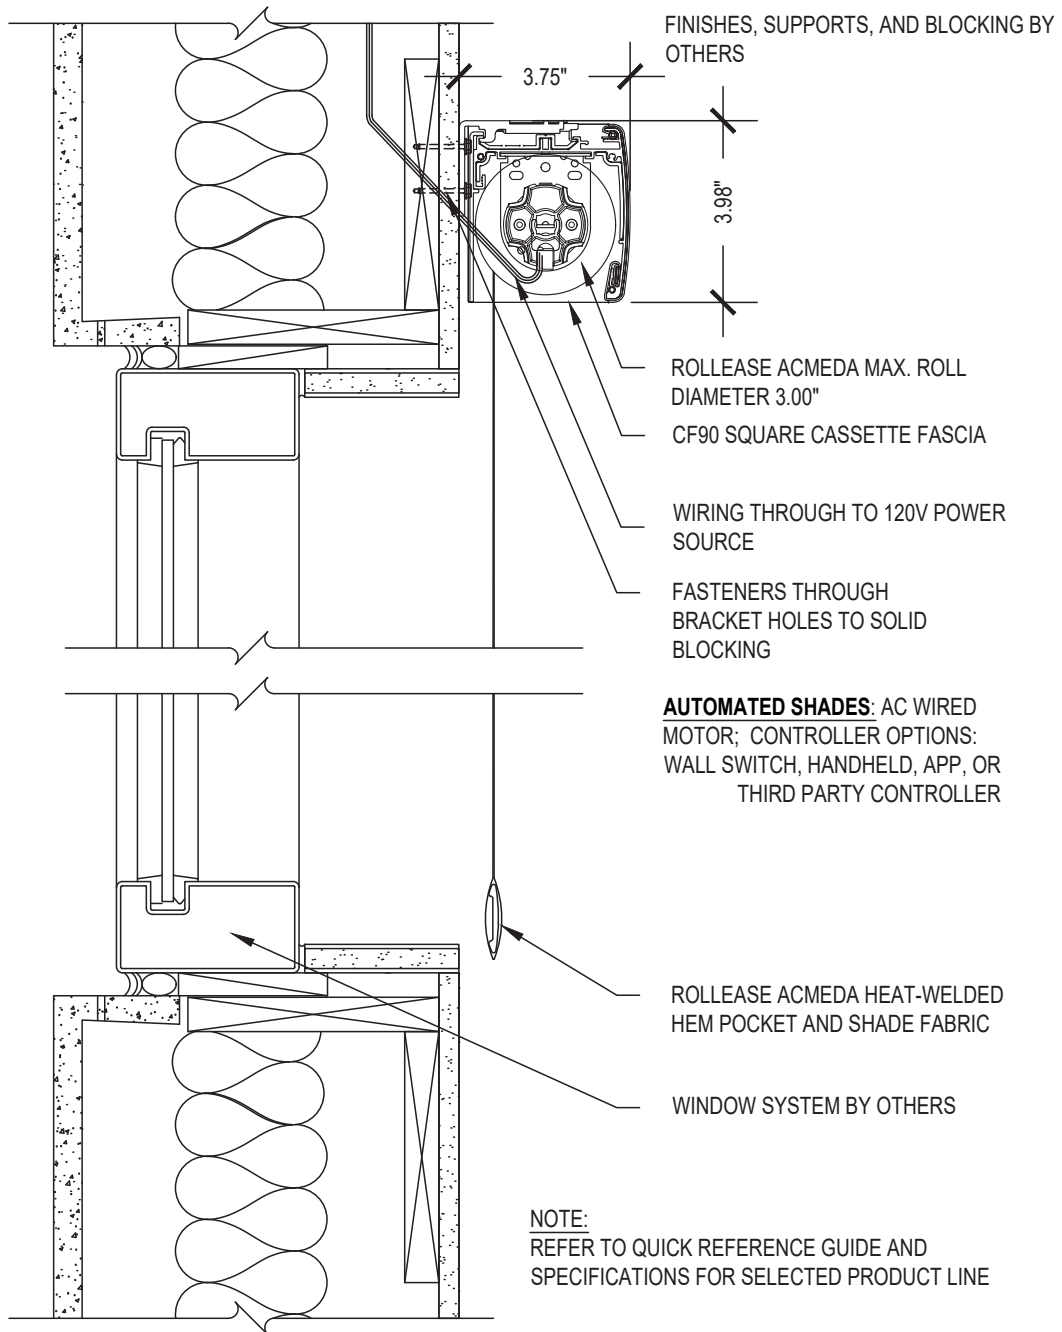

# Medium P95 Fascia Single

SCALE: 3"=1'-0" 120V AC MOTOR CONTROL

Wall Mount

Issue Date: 08.01.2021

**ROLLESE ACMEDA**  
**CONTRACT**