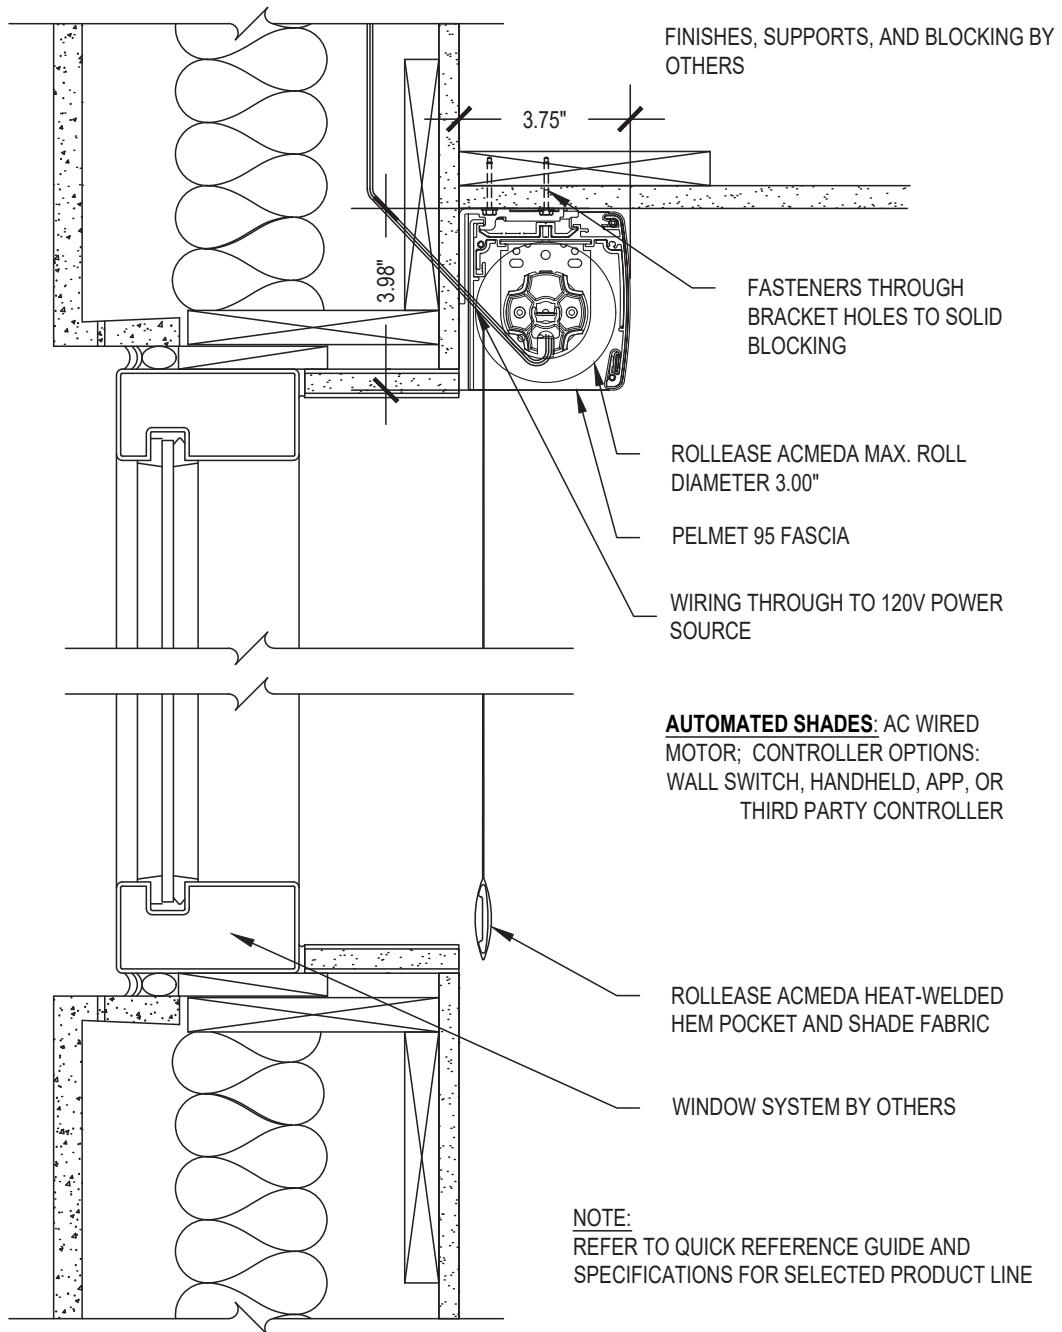

Medium P95 Fascia Single

SCALE: 3"=1'-0" 120V AC MOTOR CONTROL

Ceiling Mount

Issue Date: 08.01.2021

ROLLEASE ACMEDA
CONTRACT