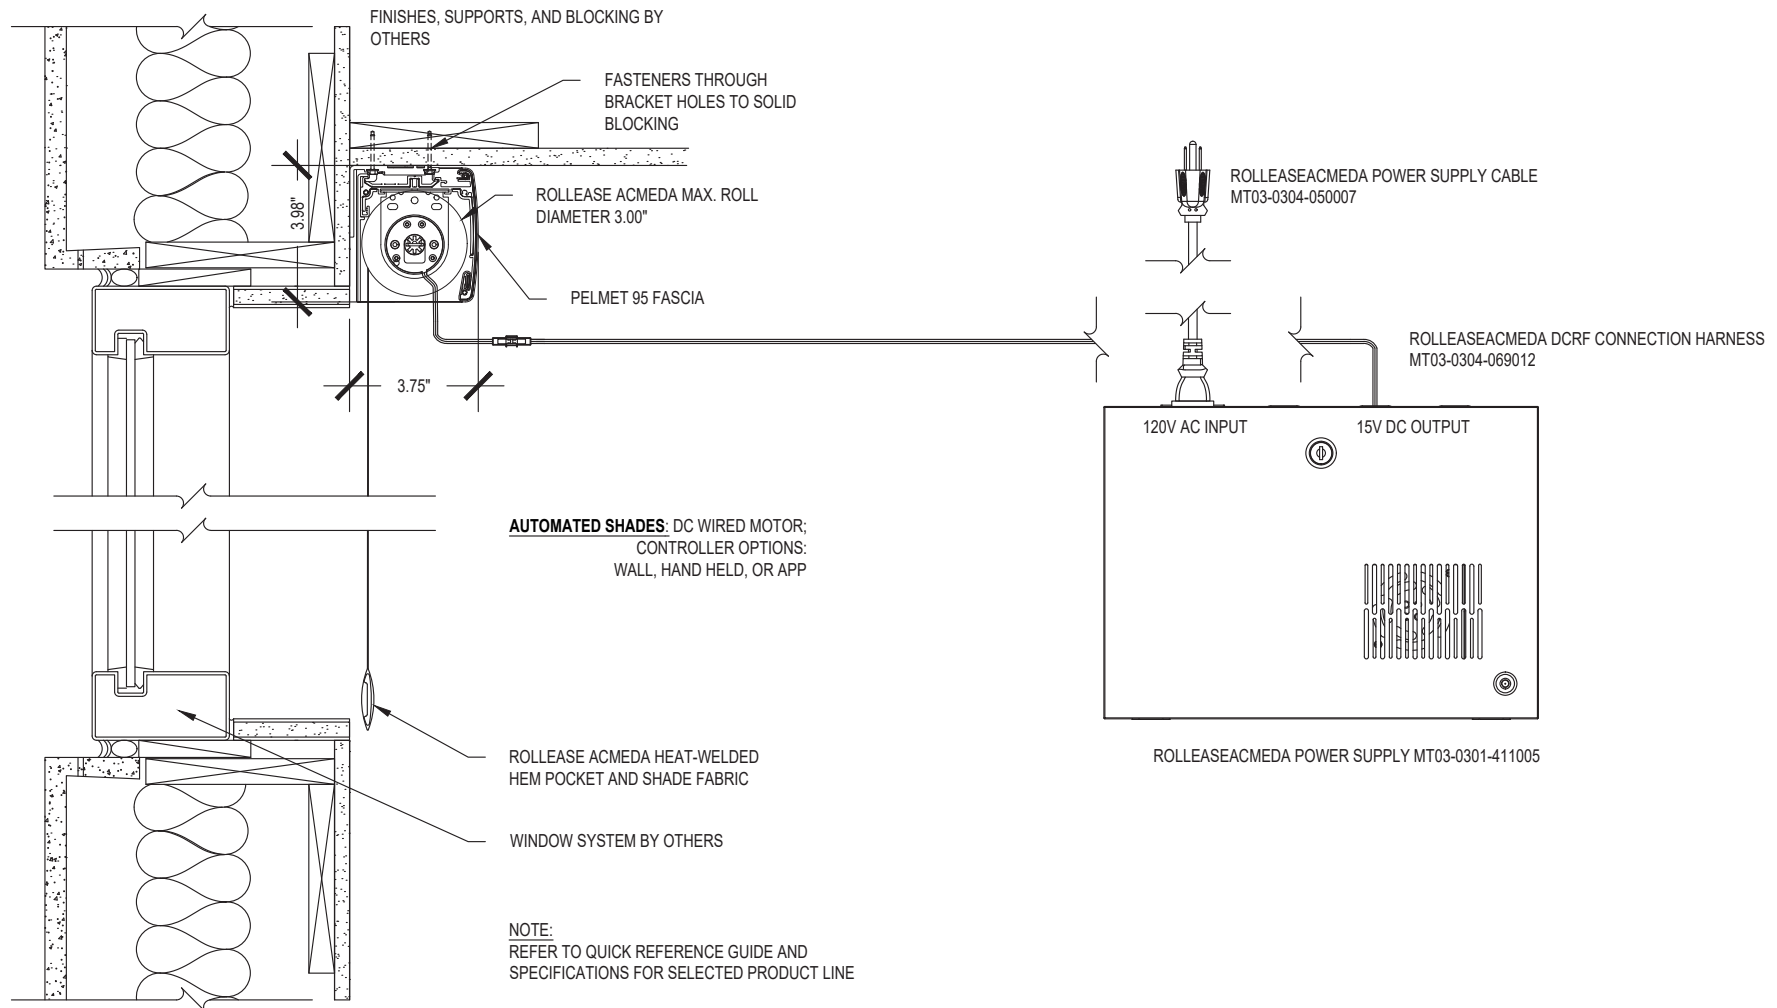

CONTRACT | SERIES TWO

Medium P95 Fascia

SCALE: 3"=1'-0" LOW VOLTAGE MOTOR

Ceiling Mount

Issue Date: 08.01.2021

ROLLEASE ACMEDA
CONTRACT