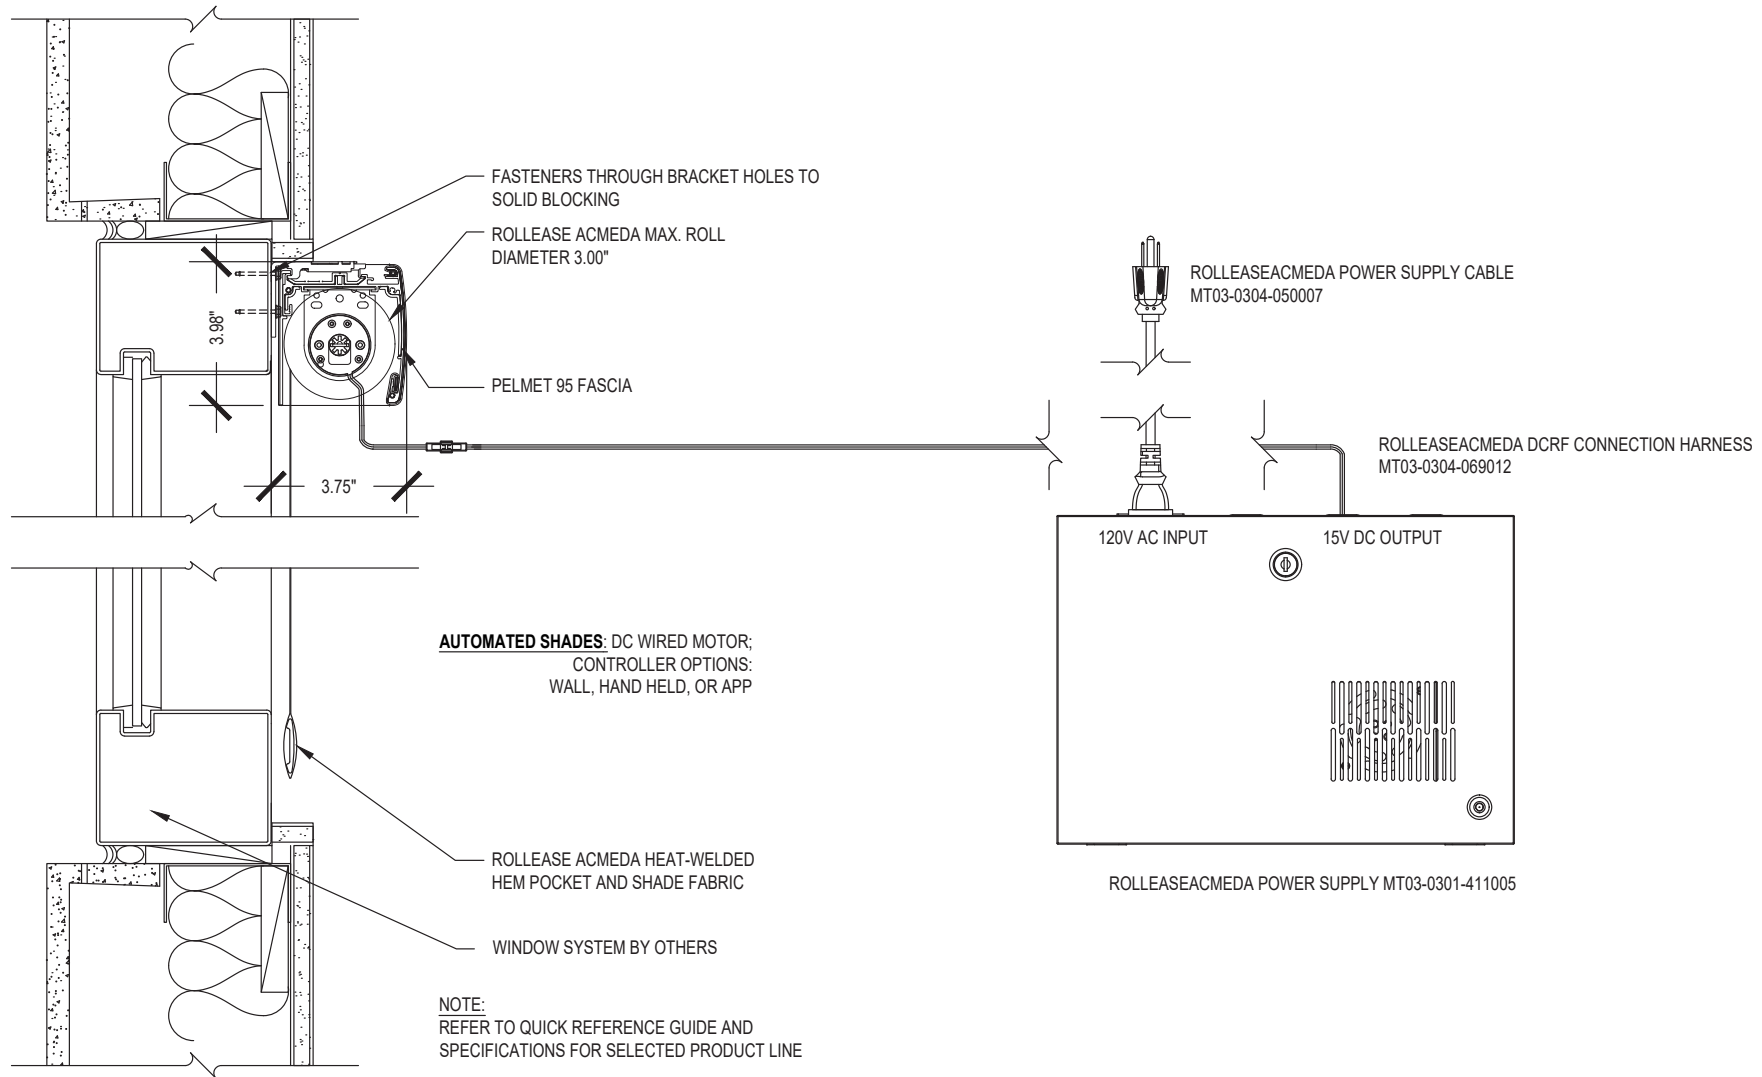

# Medium P95 Fascia

SCALE: 3"=1'-0" LOW VOLTAGE MOTOR

Curtain Wall Face Mount

Issue Date: 08.01.2021

**ROLLESE ACMEDA**  
**CONTRACT**