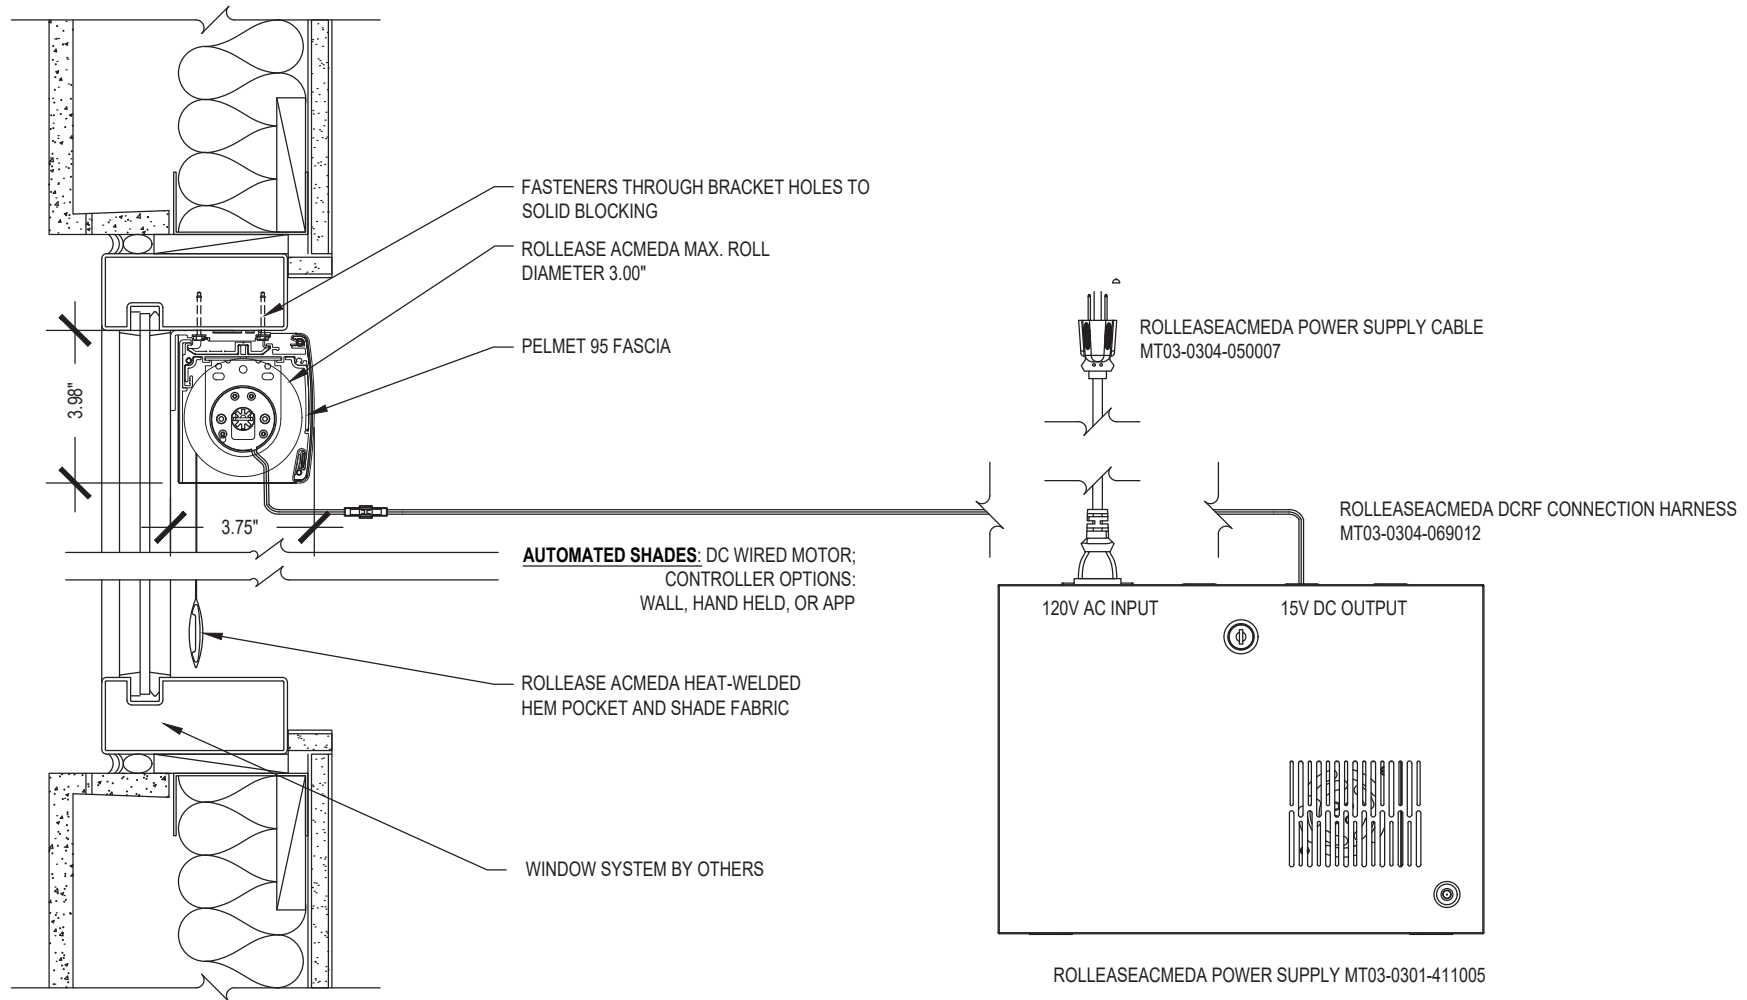

Medium P95 Fascia

NOTE:
REFER TO QUICK REFERENCE GUIDE AND
SPECIFICATIONS FOR SELECTED PRODUCT LINE

SCALE: 3"=1'-0" LOW VOLTAGE MOTOR

Curtain Wall Top Mount

Issue Date: 08.01.2021

ROLLEASE ACMEDA
CONTRACT