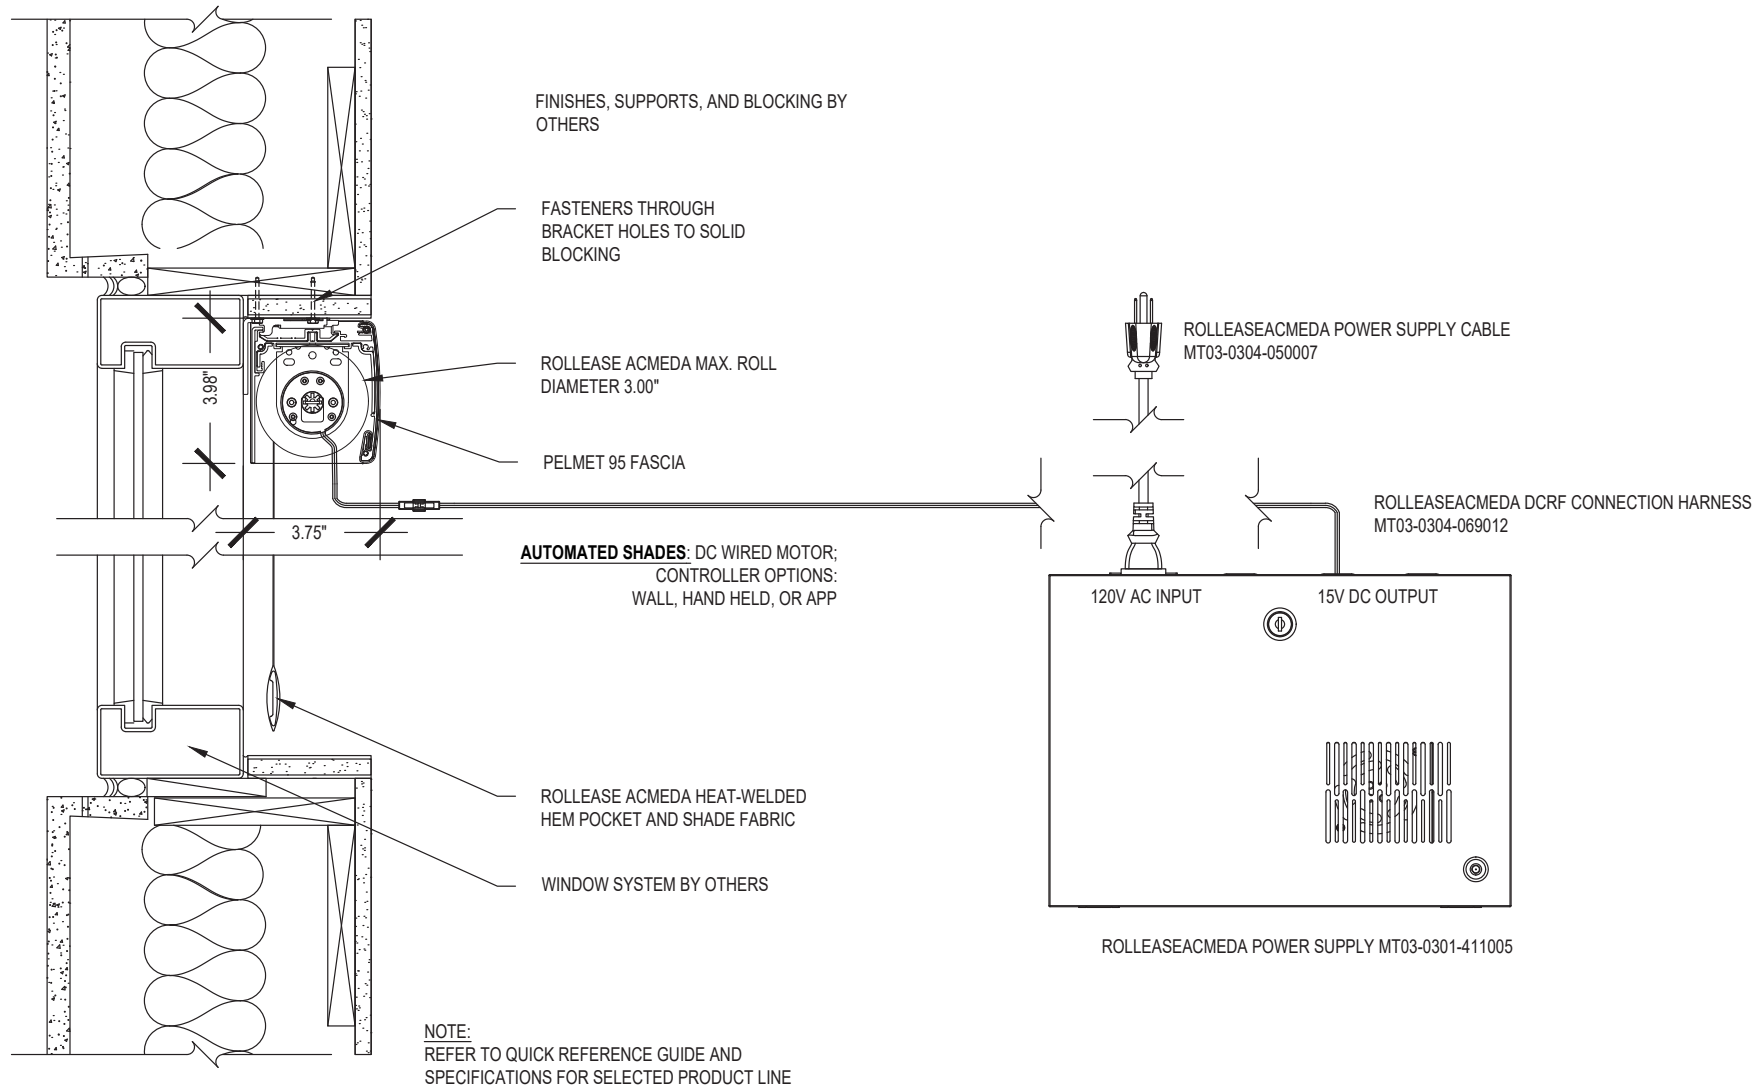

Medium P95 Fascia

SCALE: 3"=1'-0" LOW VOLTAGE MOTOR

Punch Window Header Mount

Issue Date: 08.01.2021

ROLLESE ACMEDA
CONTRACT