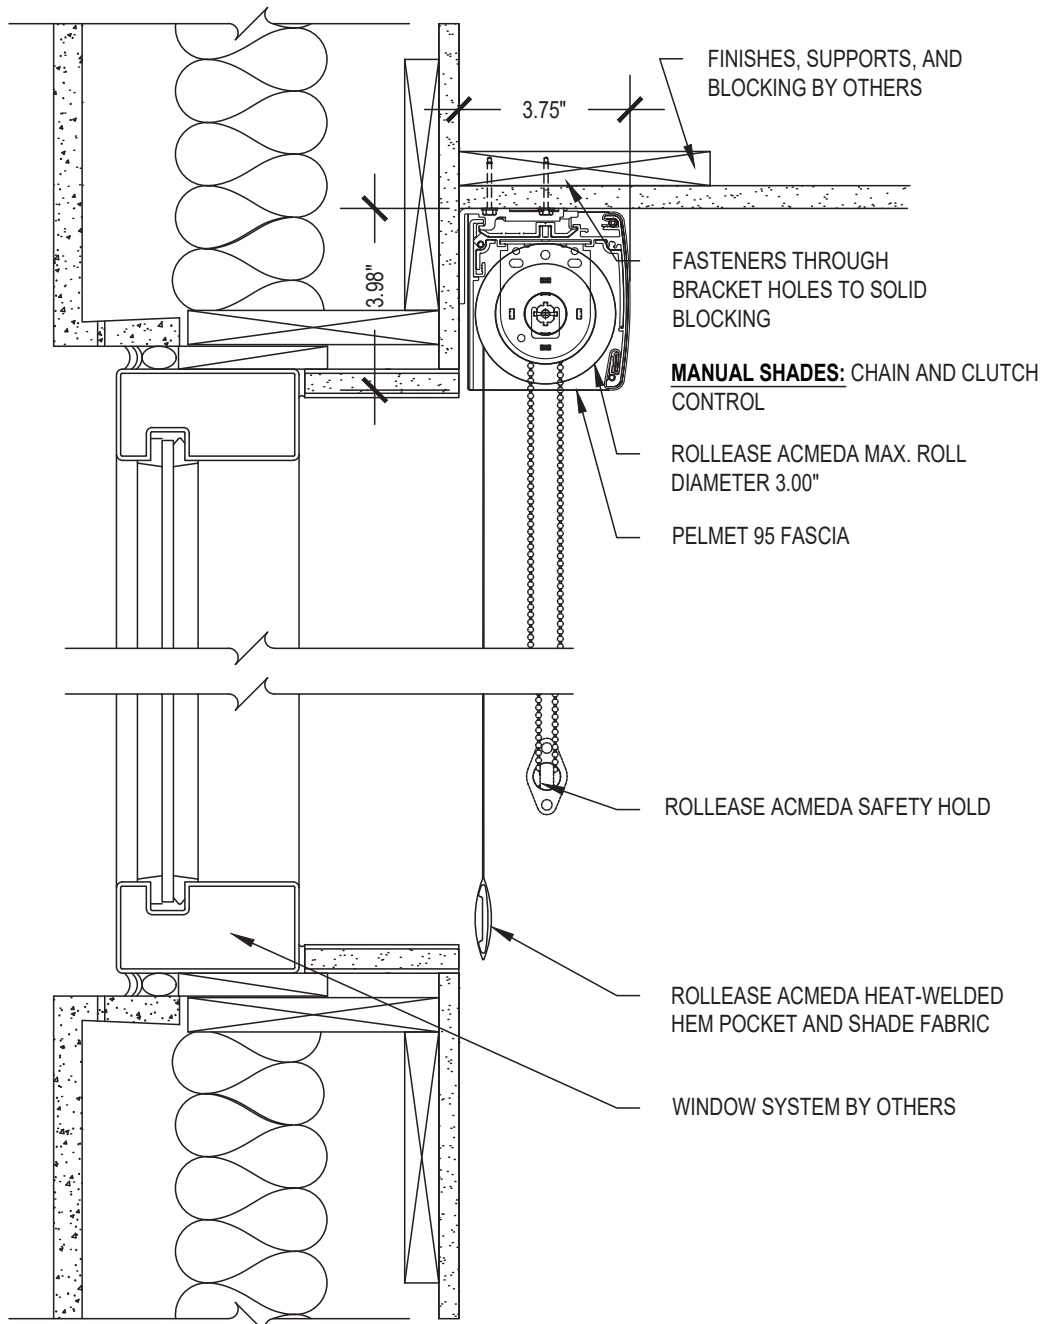

# Medium P95 Fascia Single

SCALE: 3"=1'-0" MANUAL CONTROL

**Ceiling Mount**

Issue Date: 08.01.2021