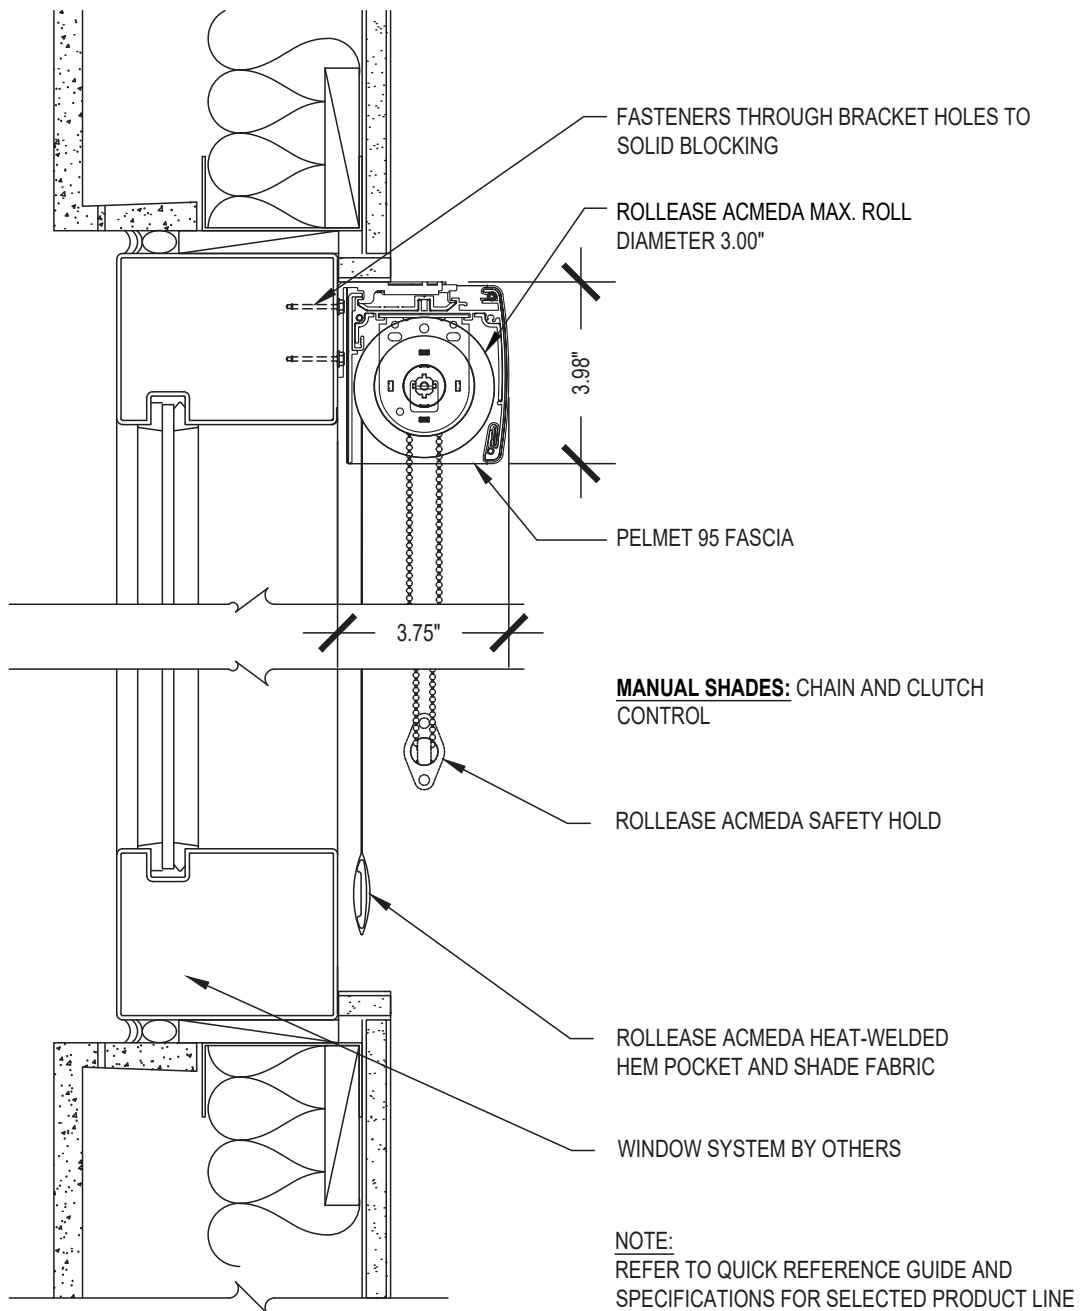

Medium P95 Fascia Single

SCALE: 3"=1'-0" MANUAL CONTROL

Curtain Wall Face Mount

Issue Date: 08.01.2021

ROLLEASE ACMEDA
CONTRACT