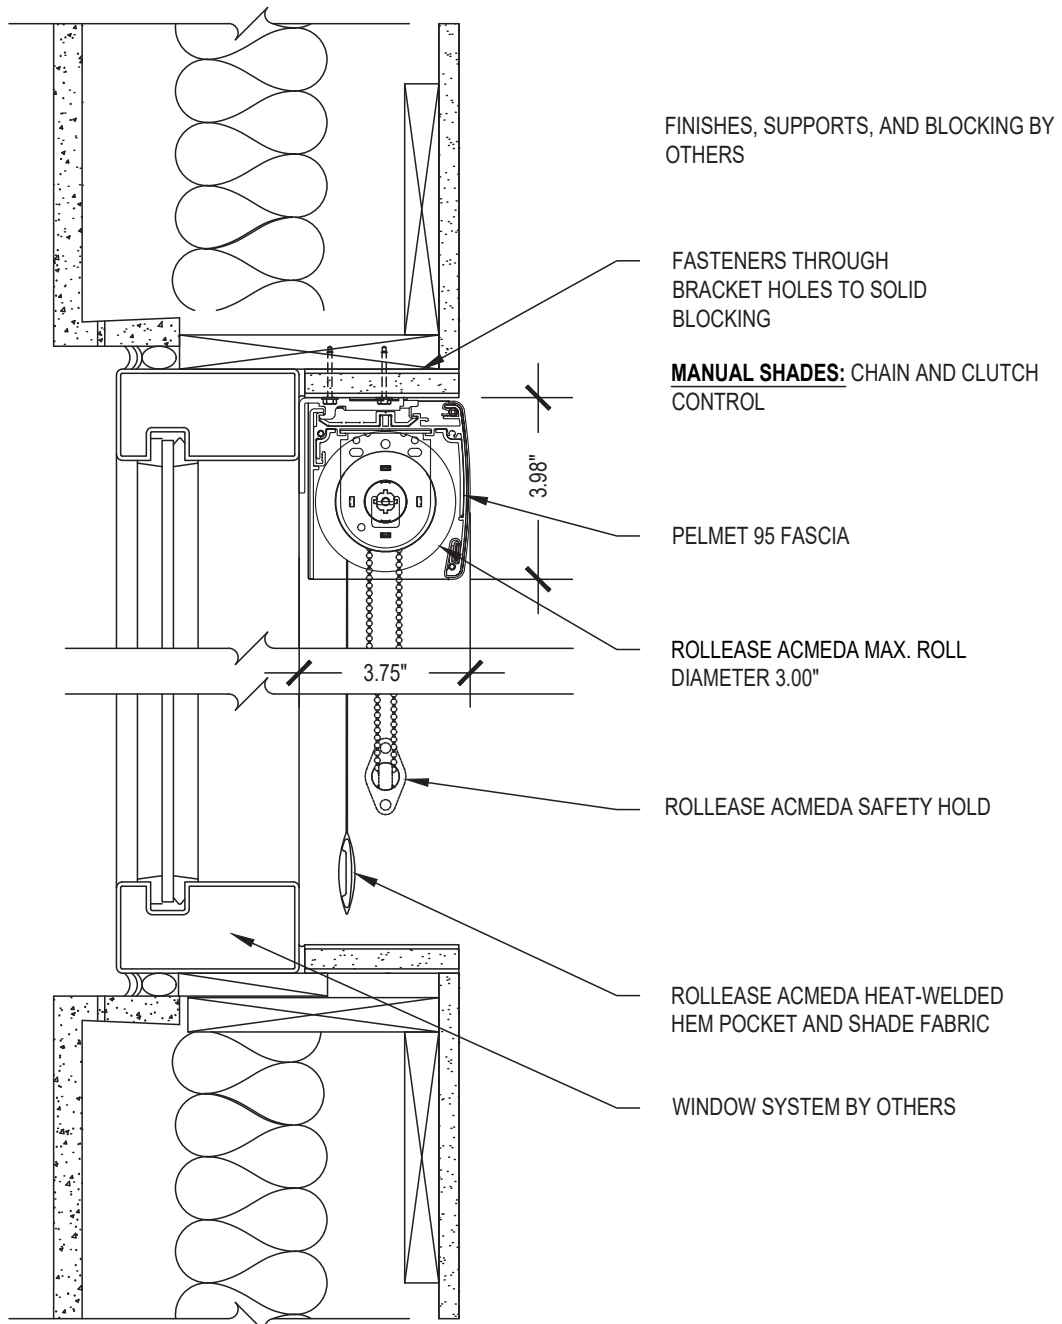

# Medium P95 Fascia Single

SCALE: 3"=1'-0" MANUAL CONTROL

Punch Window Header Mount

Issue Date: 08.01.2021

**ROLLEASE ACMEDA**  
**CONTRACT**