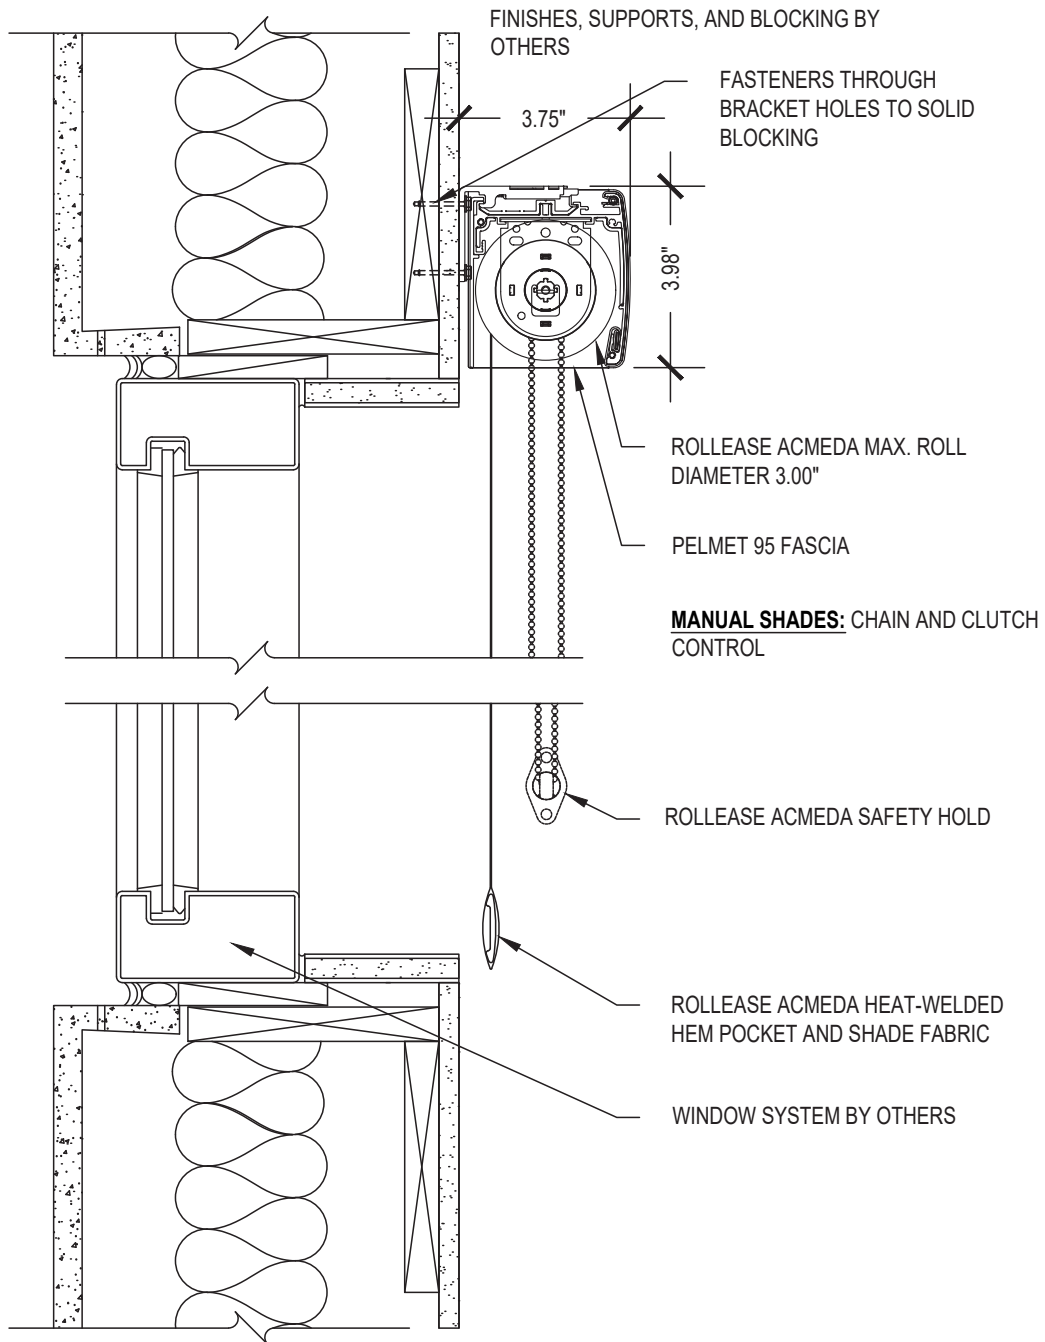

Medium P95 Fascia Single

SCALE: 3"=1'-0" MANUAL CONTROL

Wall Mount

Issue Date: 08.01.2021

ROLLEASE ACMEDA
CONTRACT