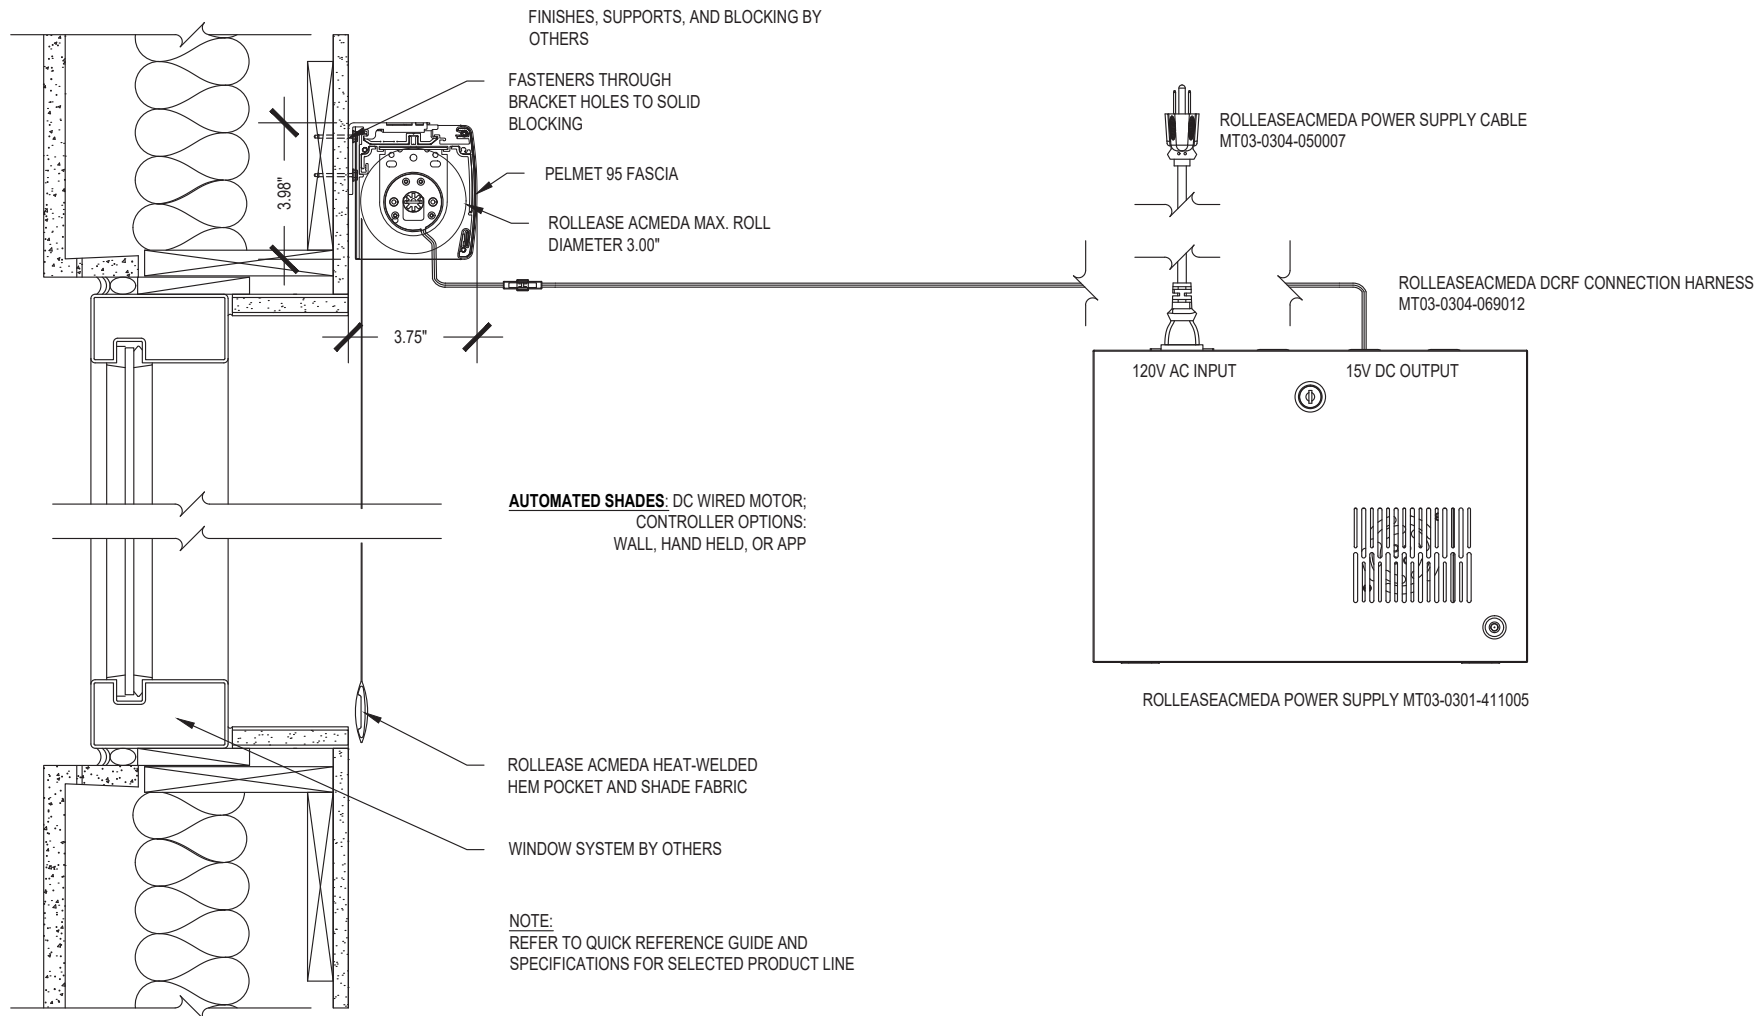

Medium P95 Fascia

SCALE: 3"=1'-0" LOW VOLTAGE MOTOR

Surface Mount

Issue Date: 08.01.2021