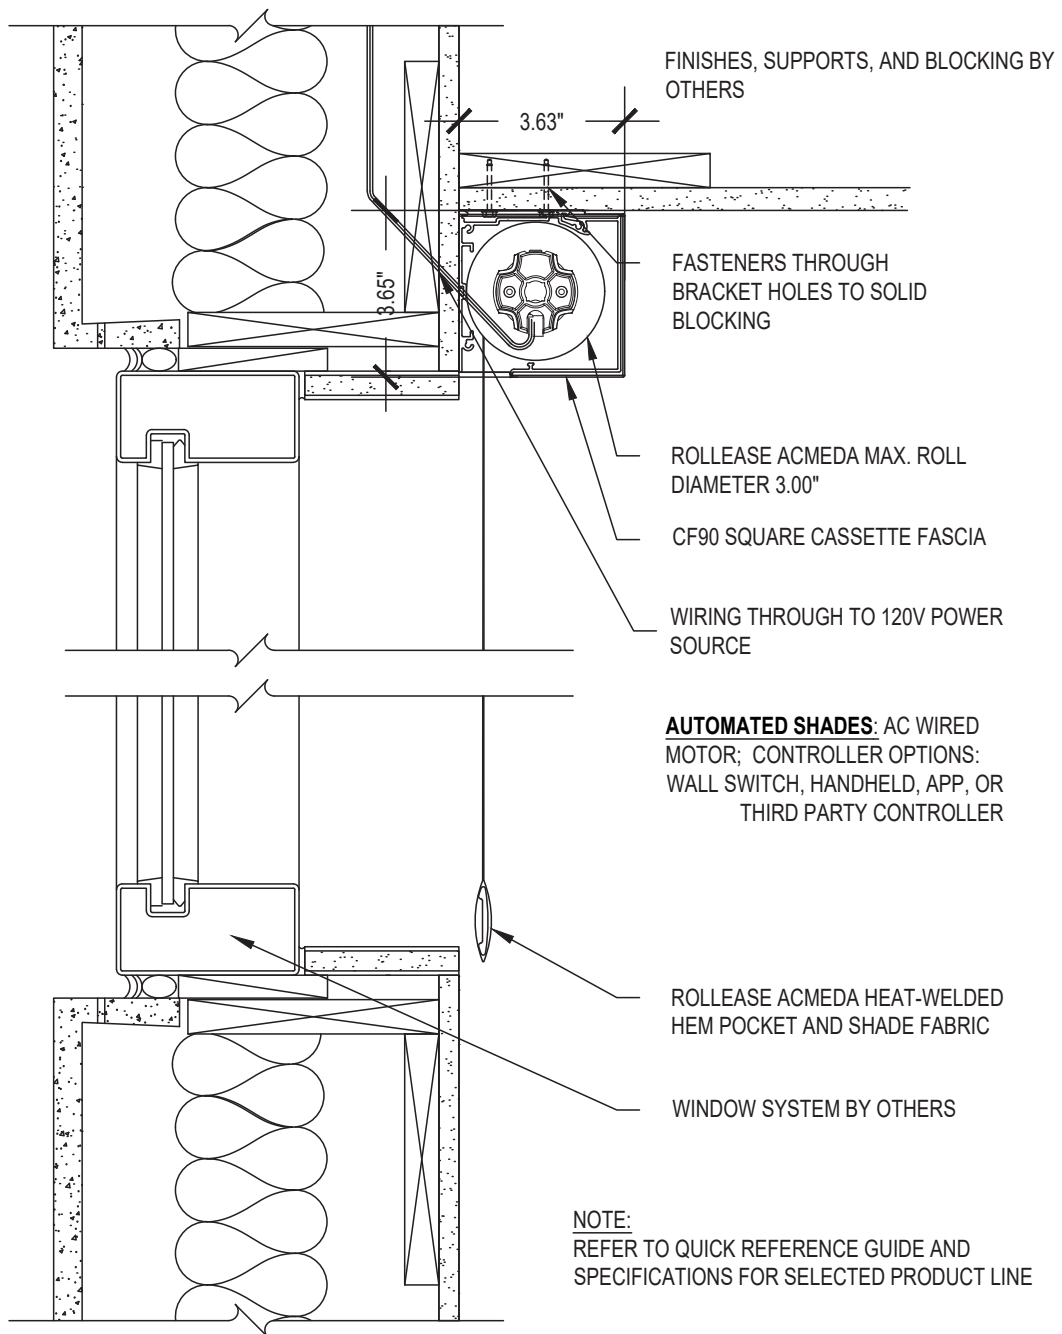

# Medium CF90 Fascia Single

SCALE: 3"=1'-0" 120V AC MOTOR CONTROL

Ceiling Mount

Issue Date: 08.01.2021

**ROLLEASE ACMEDA**  
**CONTRACT**