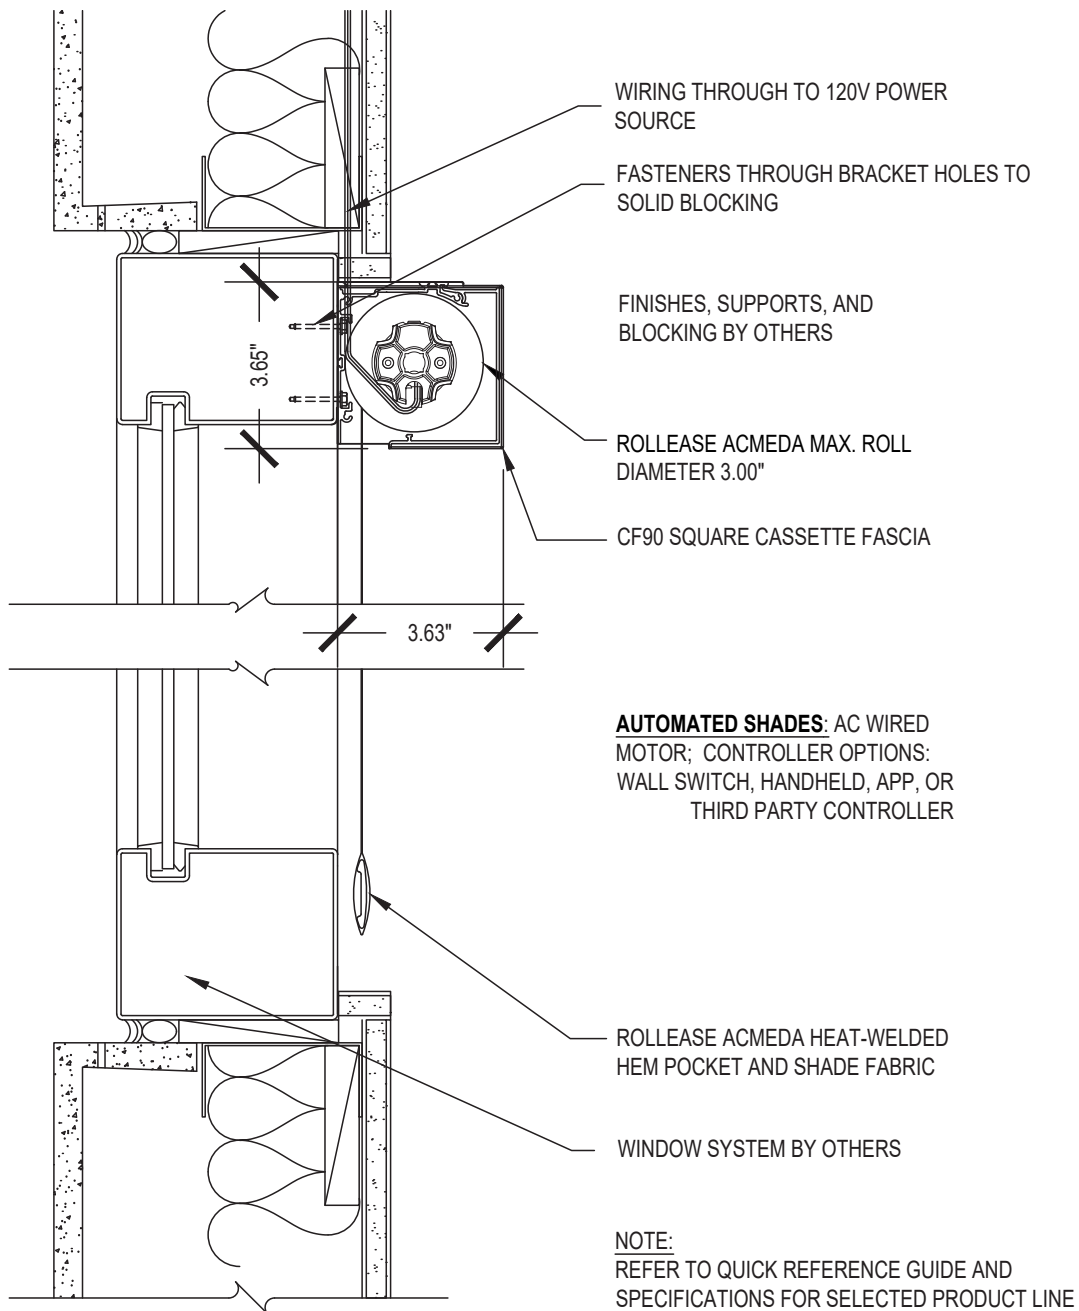

Medium CF90 Fascia Single

SCALE: 3"=1'-0" 120V AC MOTOR CONTROL

Curtain Wall Face Mount

Issue Date: 08.01.2021

ROLLEASE ACMEDA
CONTRACT