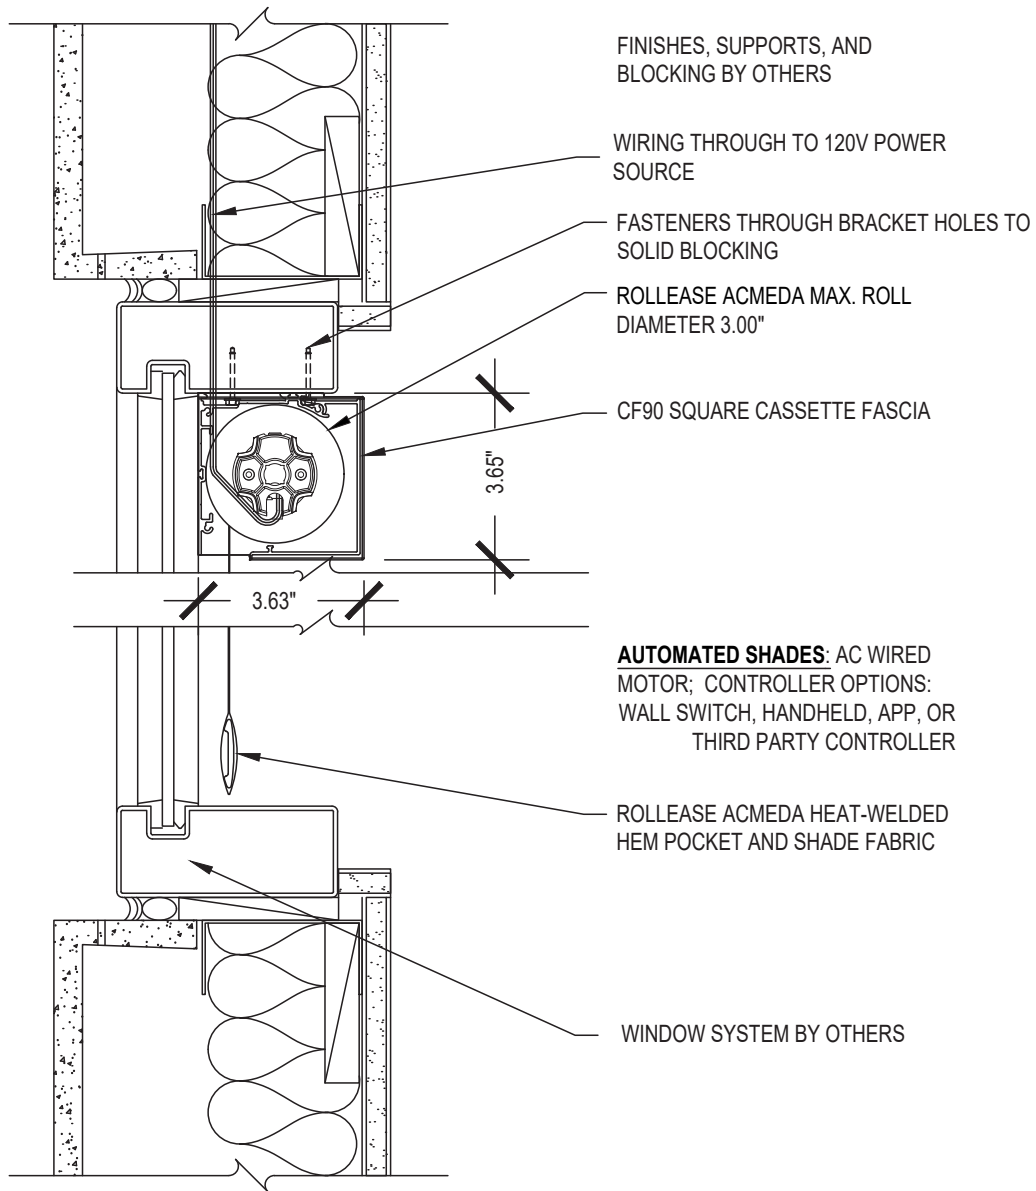

Medium CF90 Fascia Single

NOTE:
REFER TO QUICK REFERENCE GUIDE AND SPECIFICATIONS FOR SELECTED PRODUCT LINE

SCALE: 3"=1'-0" 120V AC MOTOR CONTROL