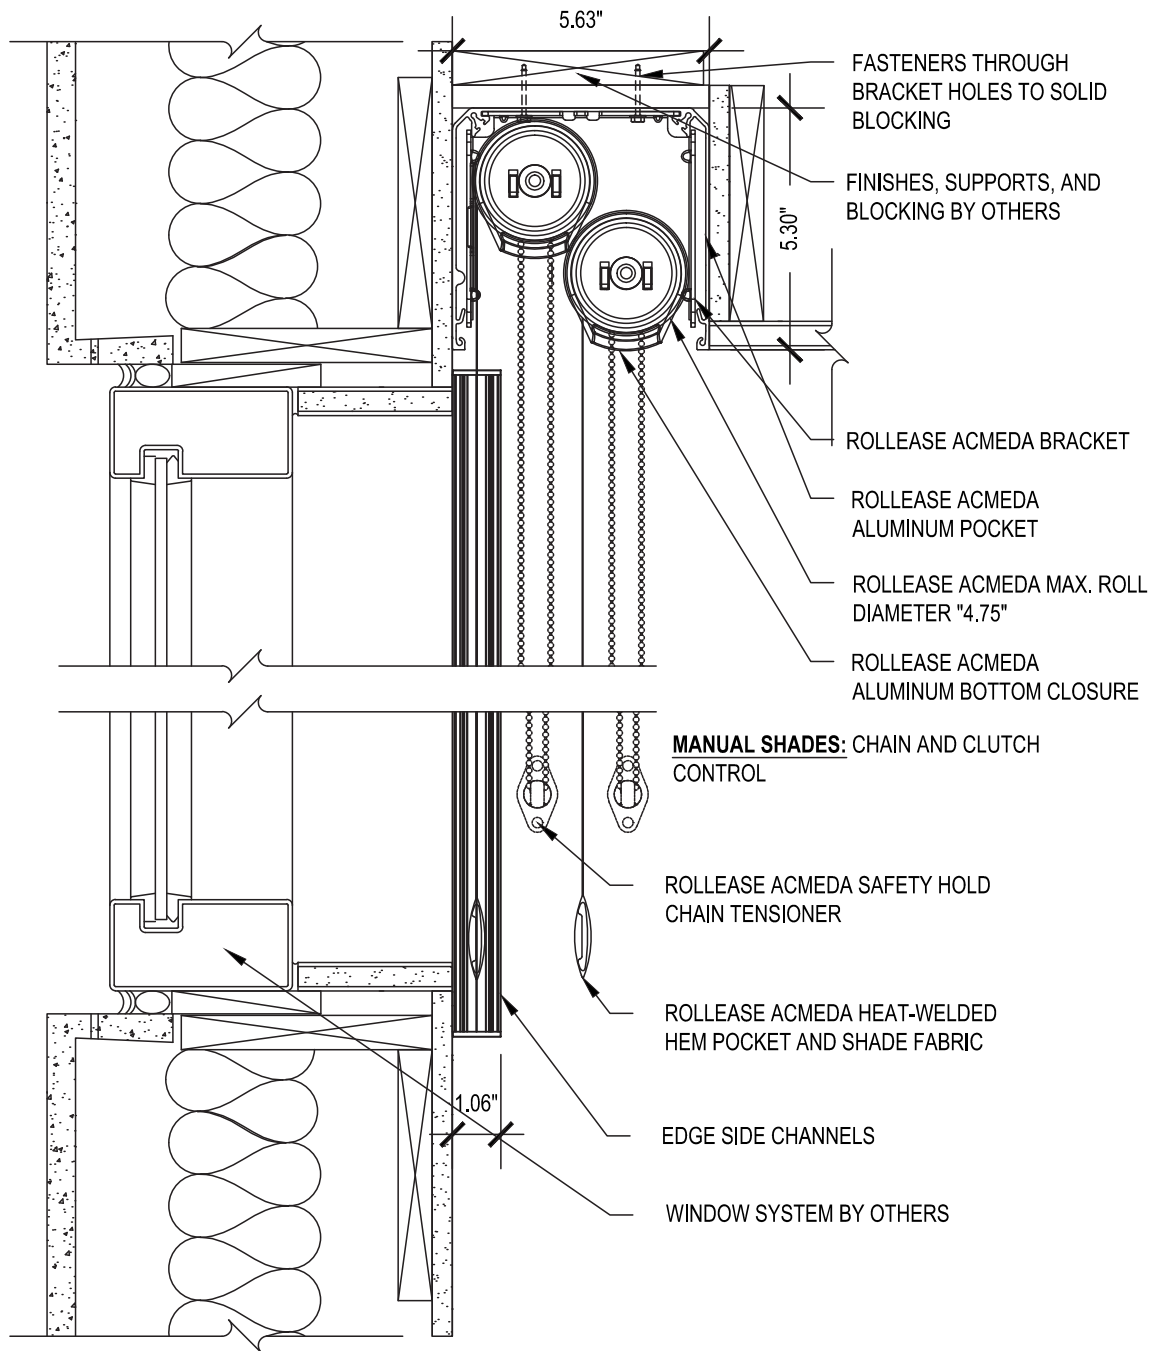

# Dual 5 Inch Pocket

SCALE: 3"=1'-0" MANUAL CONTROL

Ceiling Mount - Edge

Issue Date: 08.01.2021

**ROLLEASE ACMEDA**  
**CONTRACT**