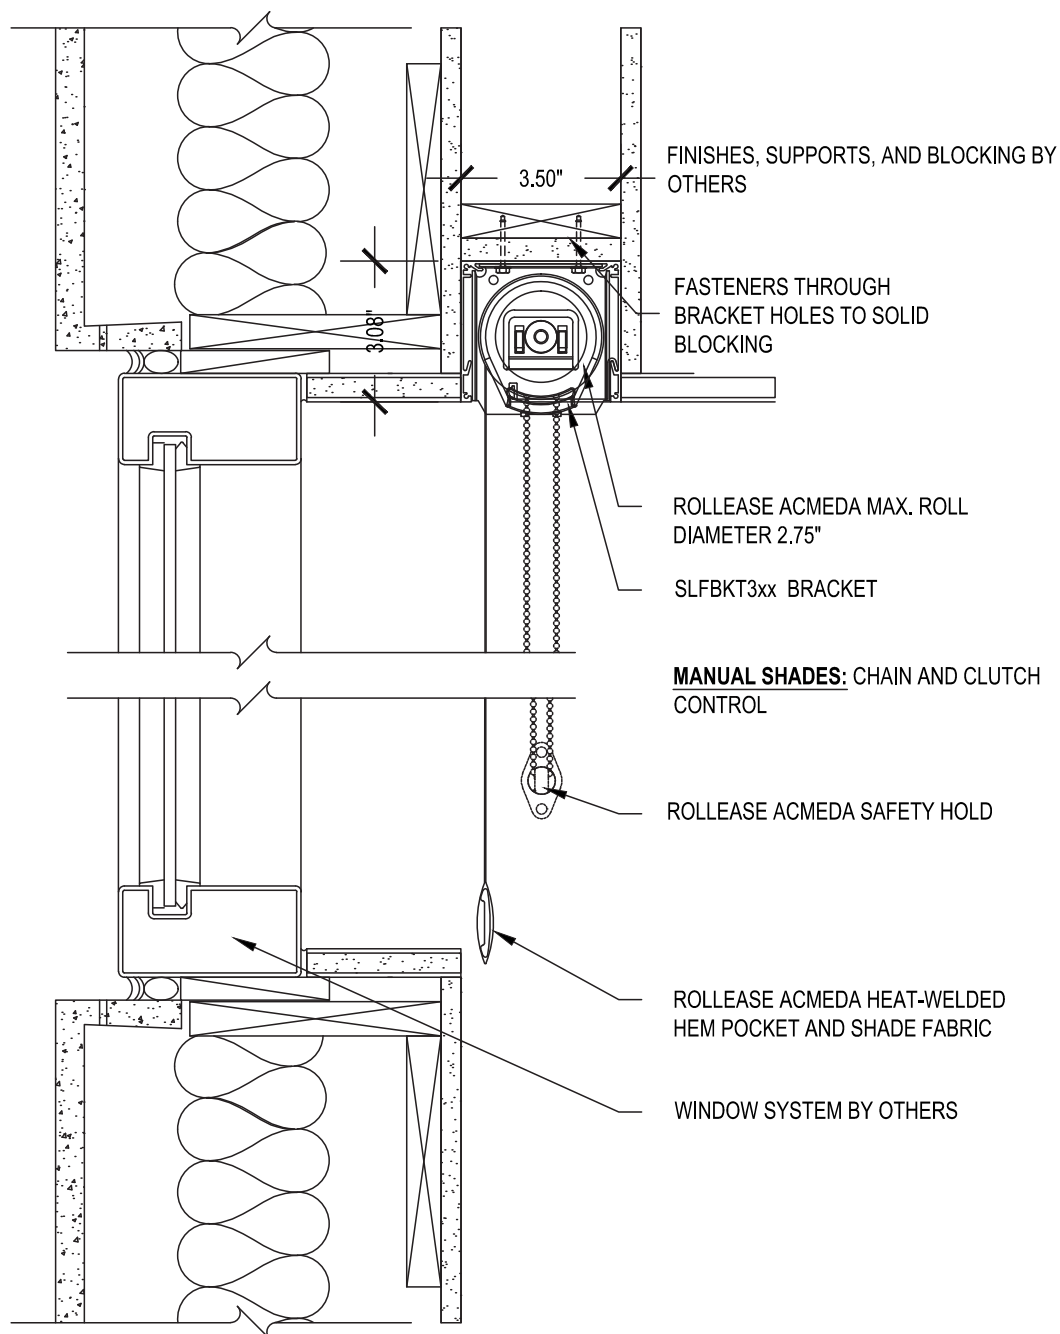

Single 3 Inch Pocket

SCALE: 3"=1'-0" MANUAL CONTROL

Pocket Ceiling Mount

Issue Date: 08.01.2021

ROLLEASE ACMEDA
CONTRACT