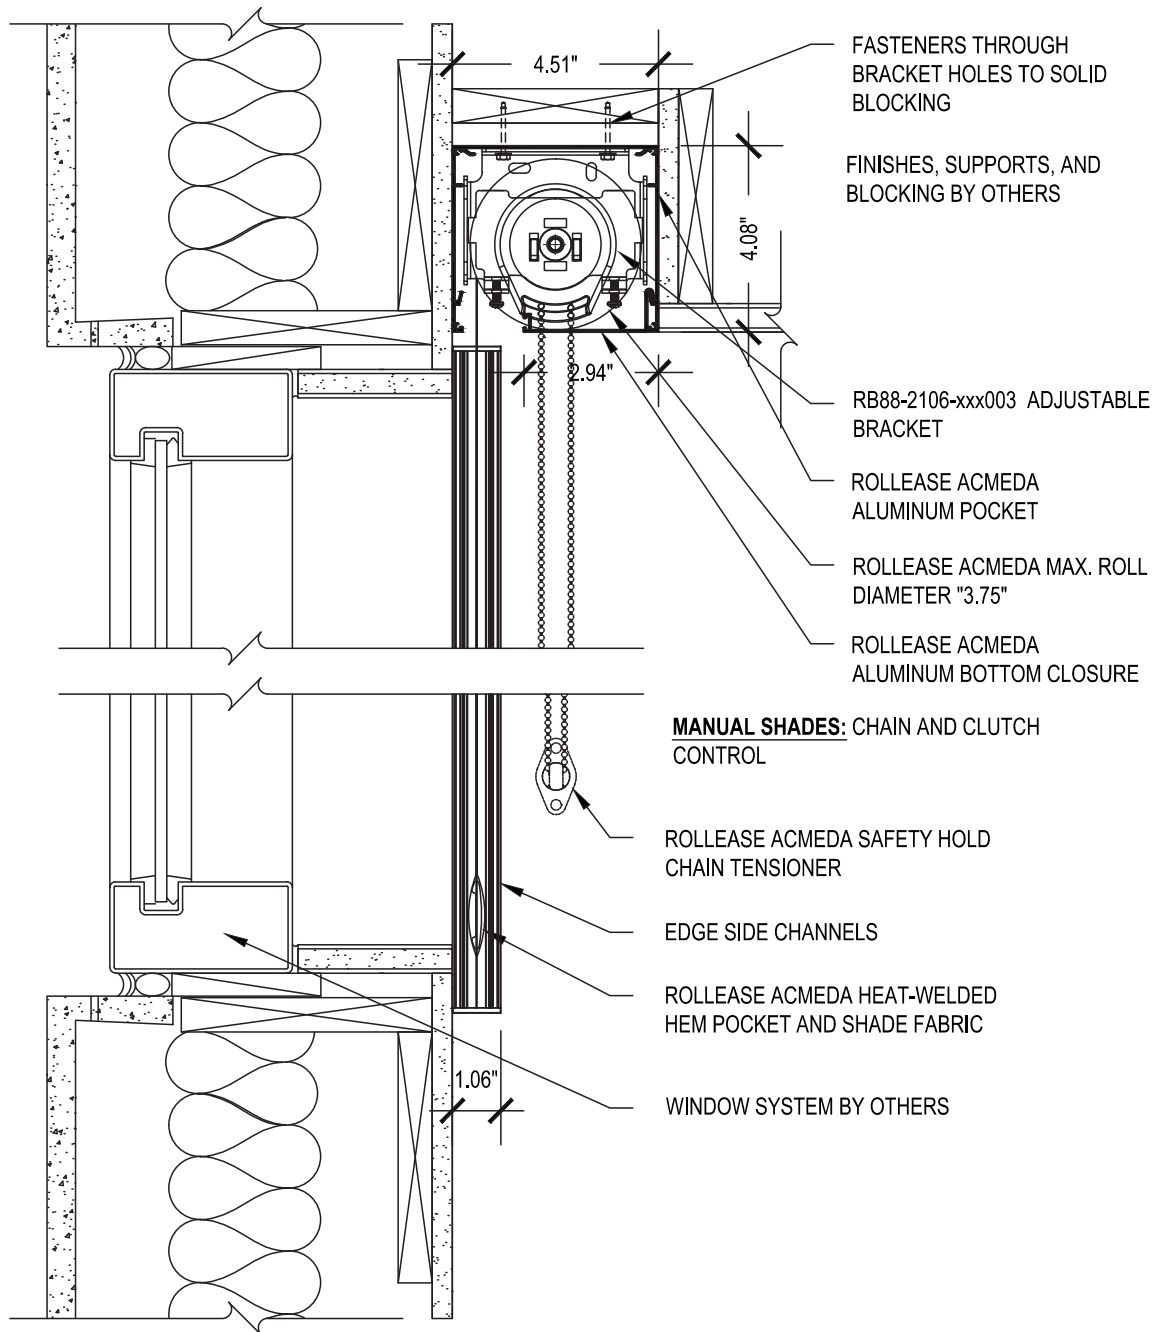

Single 4 Inch Pocket

SCALE: 3"=1'-0" MANUAL CONTROL

Ceiling Mount - Edge

Issue Date: 08.01.2021

ROLLEASE ACMEDA
CONTRACT